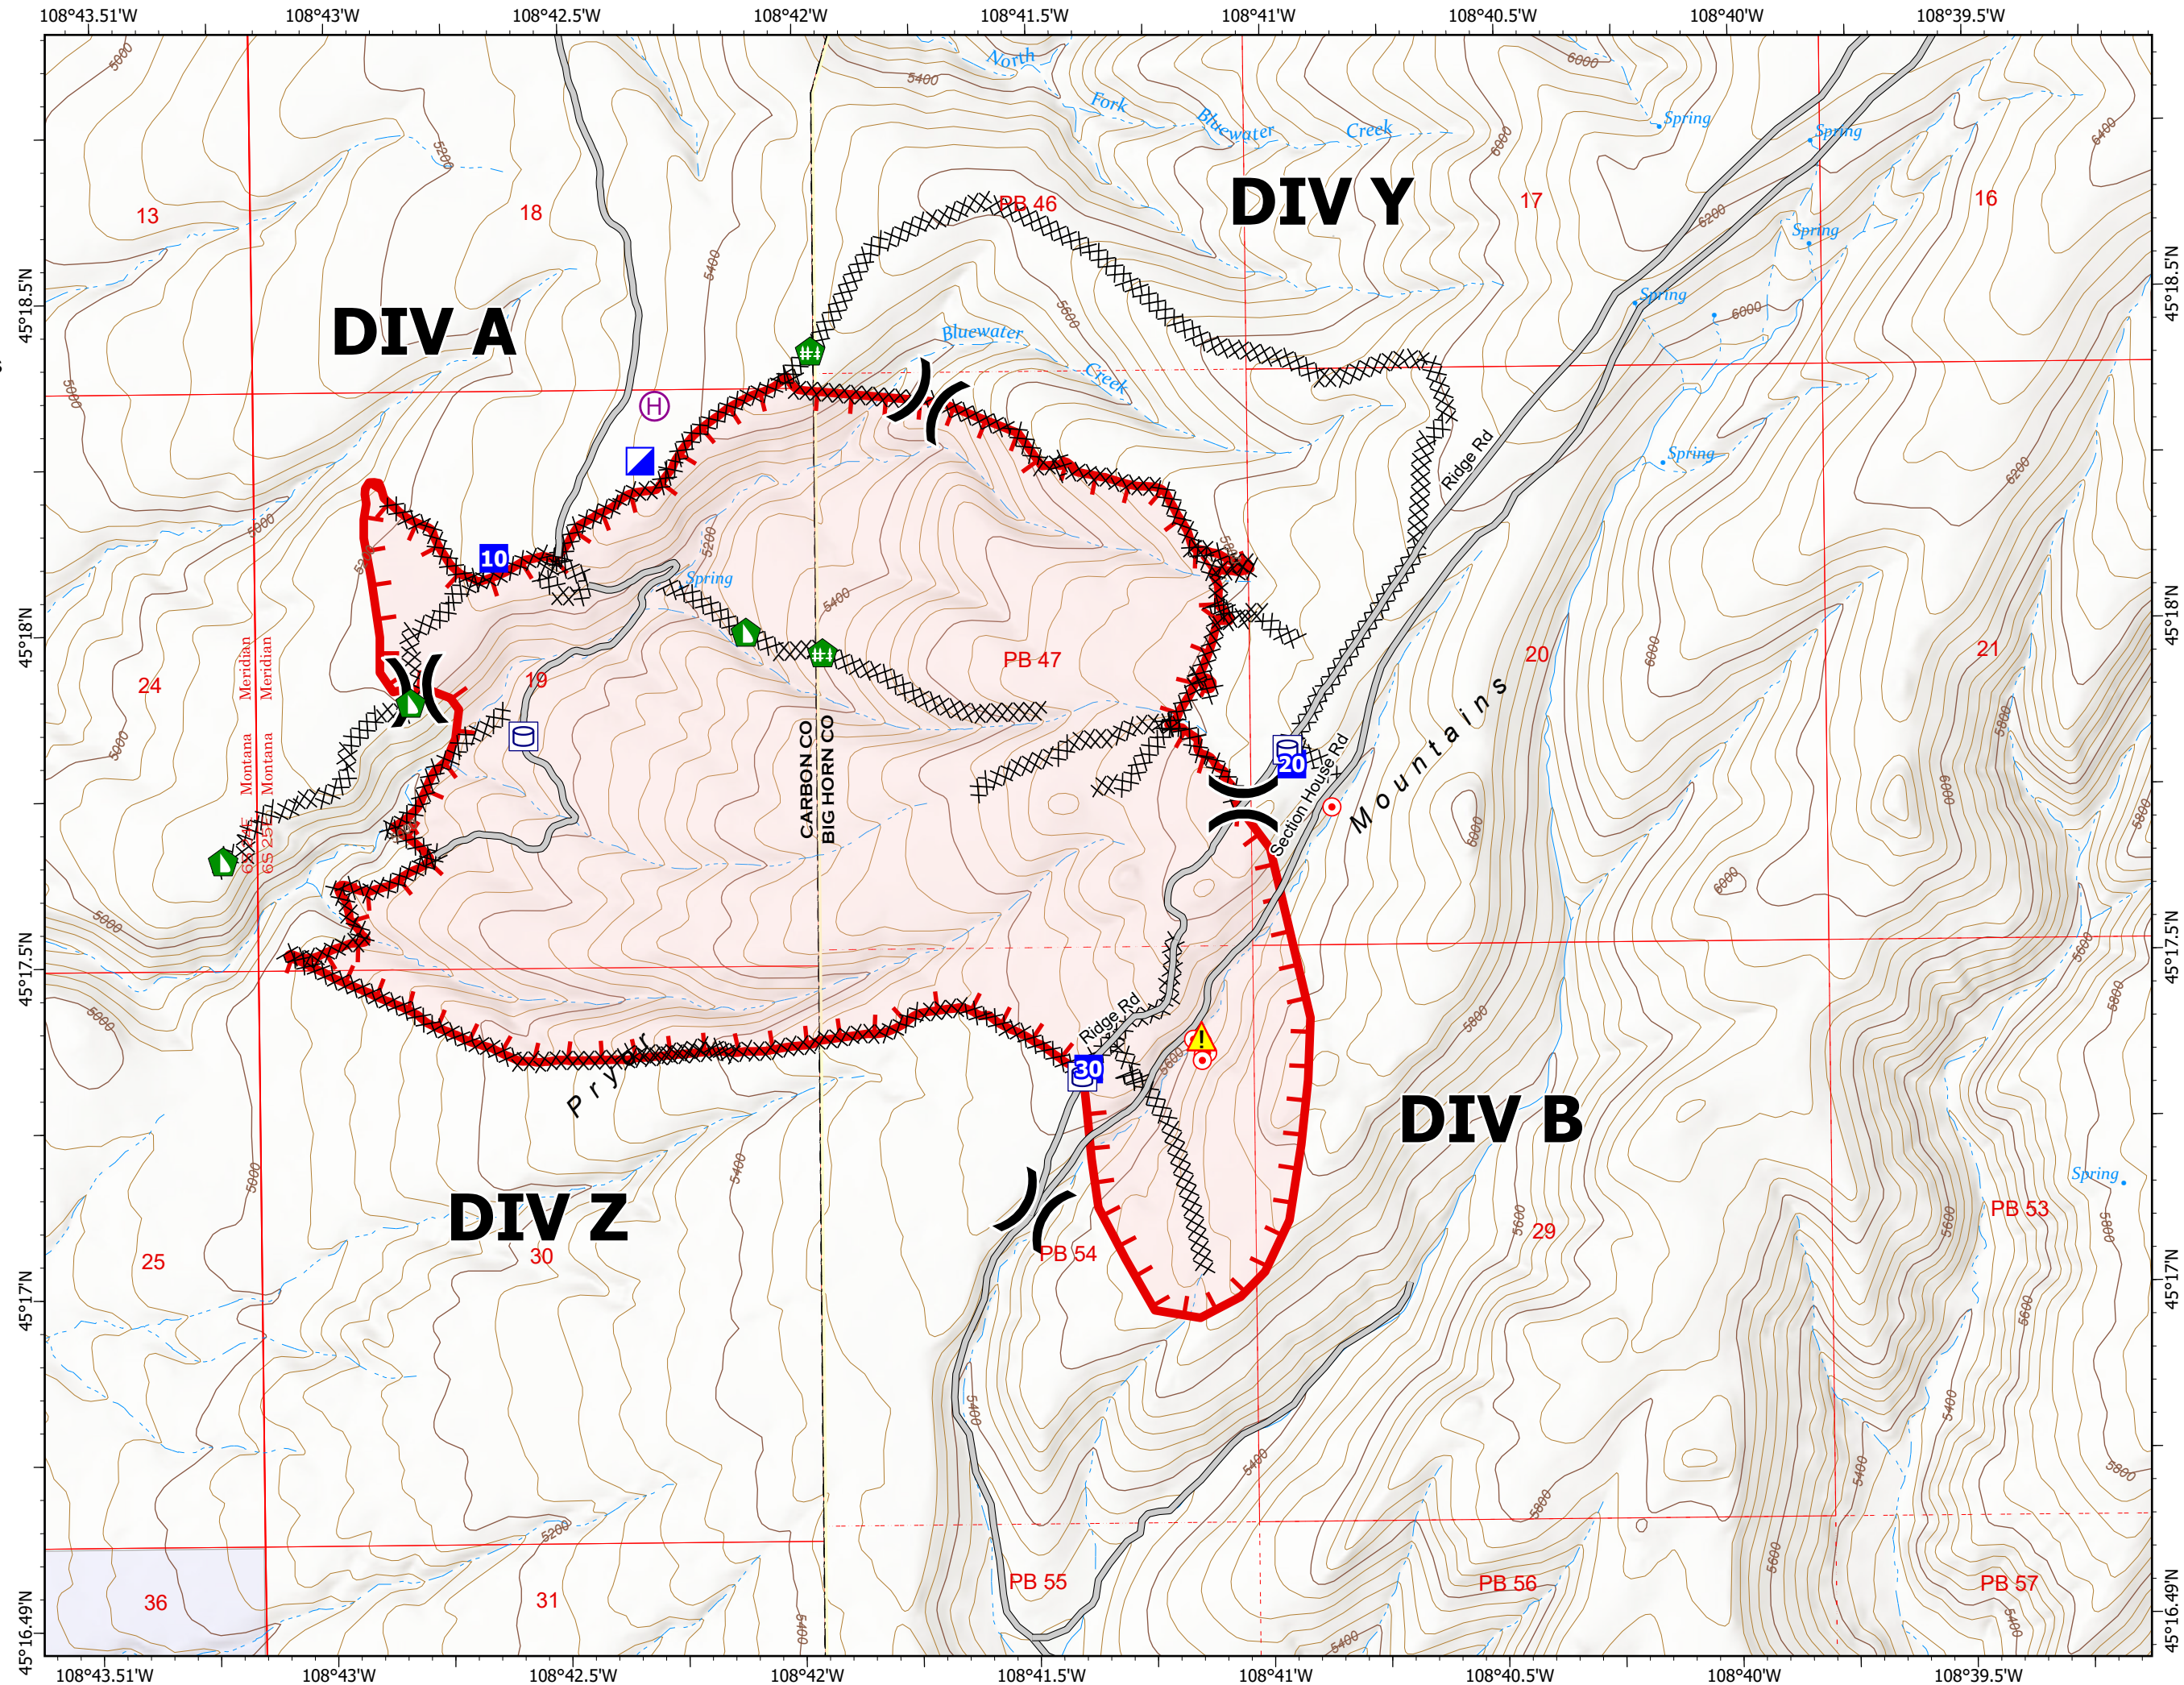

Operations

Deep Draw
MT-CRA-220469
20220815 Day

1,036 acres at 20220814 @ 1700 Hrs

- Helibase
- Division Break
- Incident Command Post
- Drop Point
- Hot Spot - Spot Fire
- Fence - Cut/Damaged
- Dozer Push
- Hazard
- Wildfire Daily Fire Perimeter
- Completed Dozer Line
- Access or Improved Road
- Uncontained

Kohley
8/14/2022 2359
Acres from Mixed Methods
NAD 1983 2011 Datum. Lat/Long