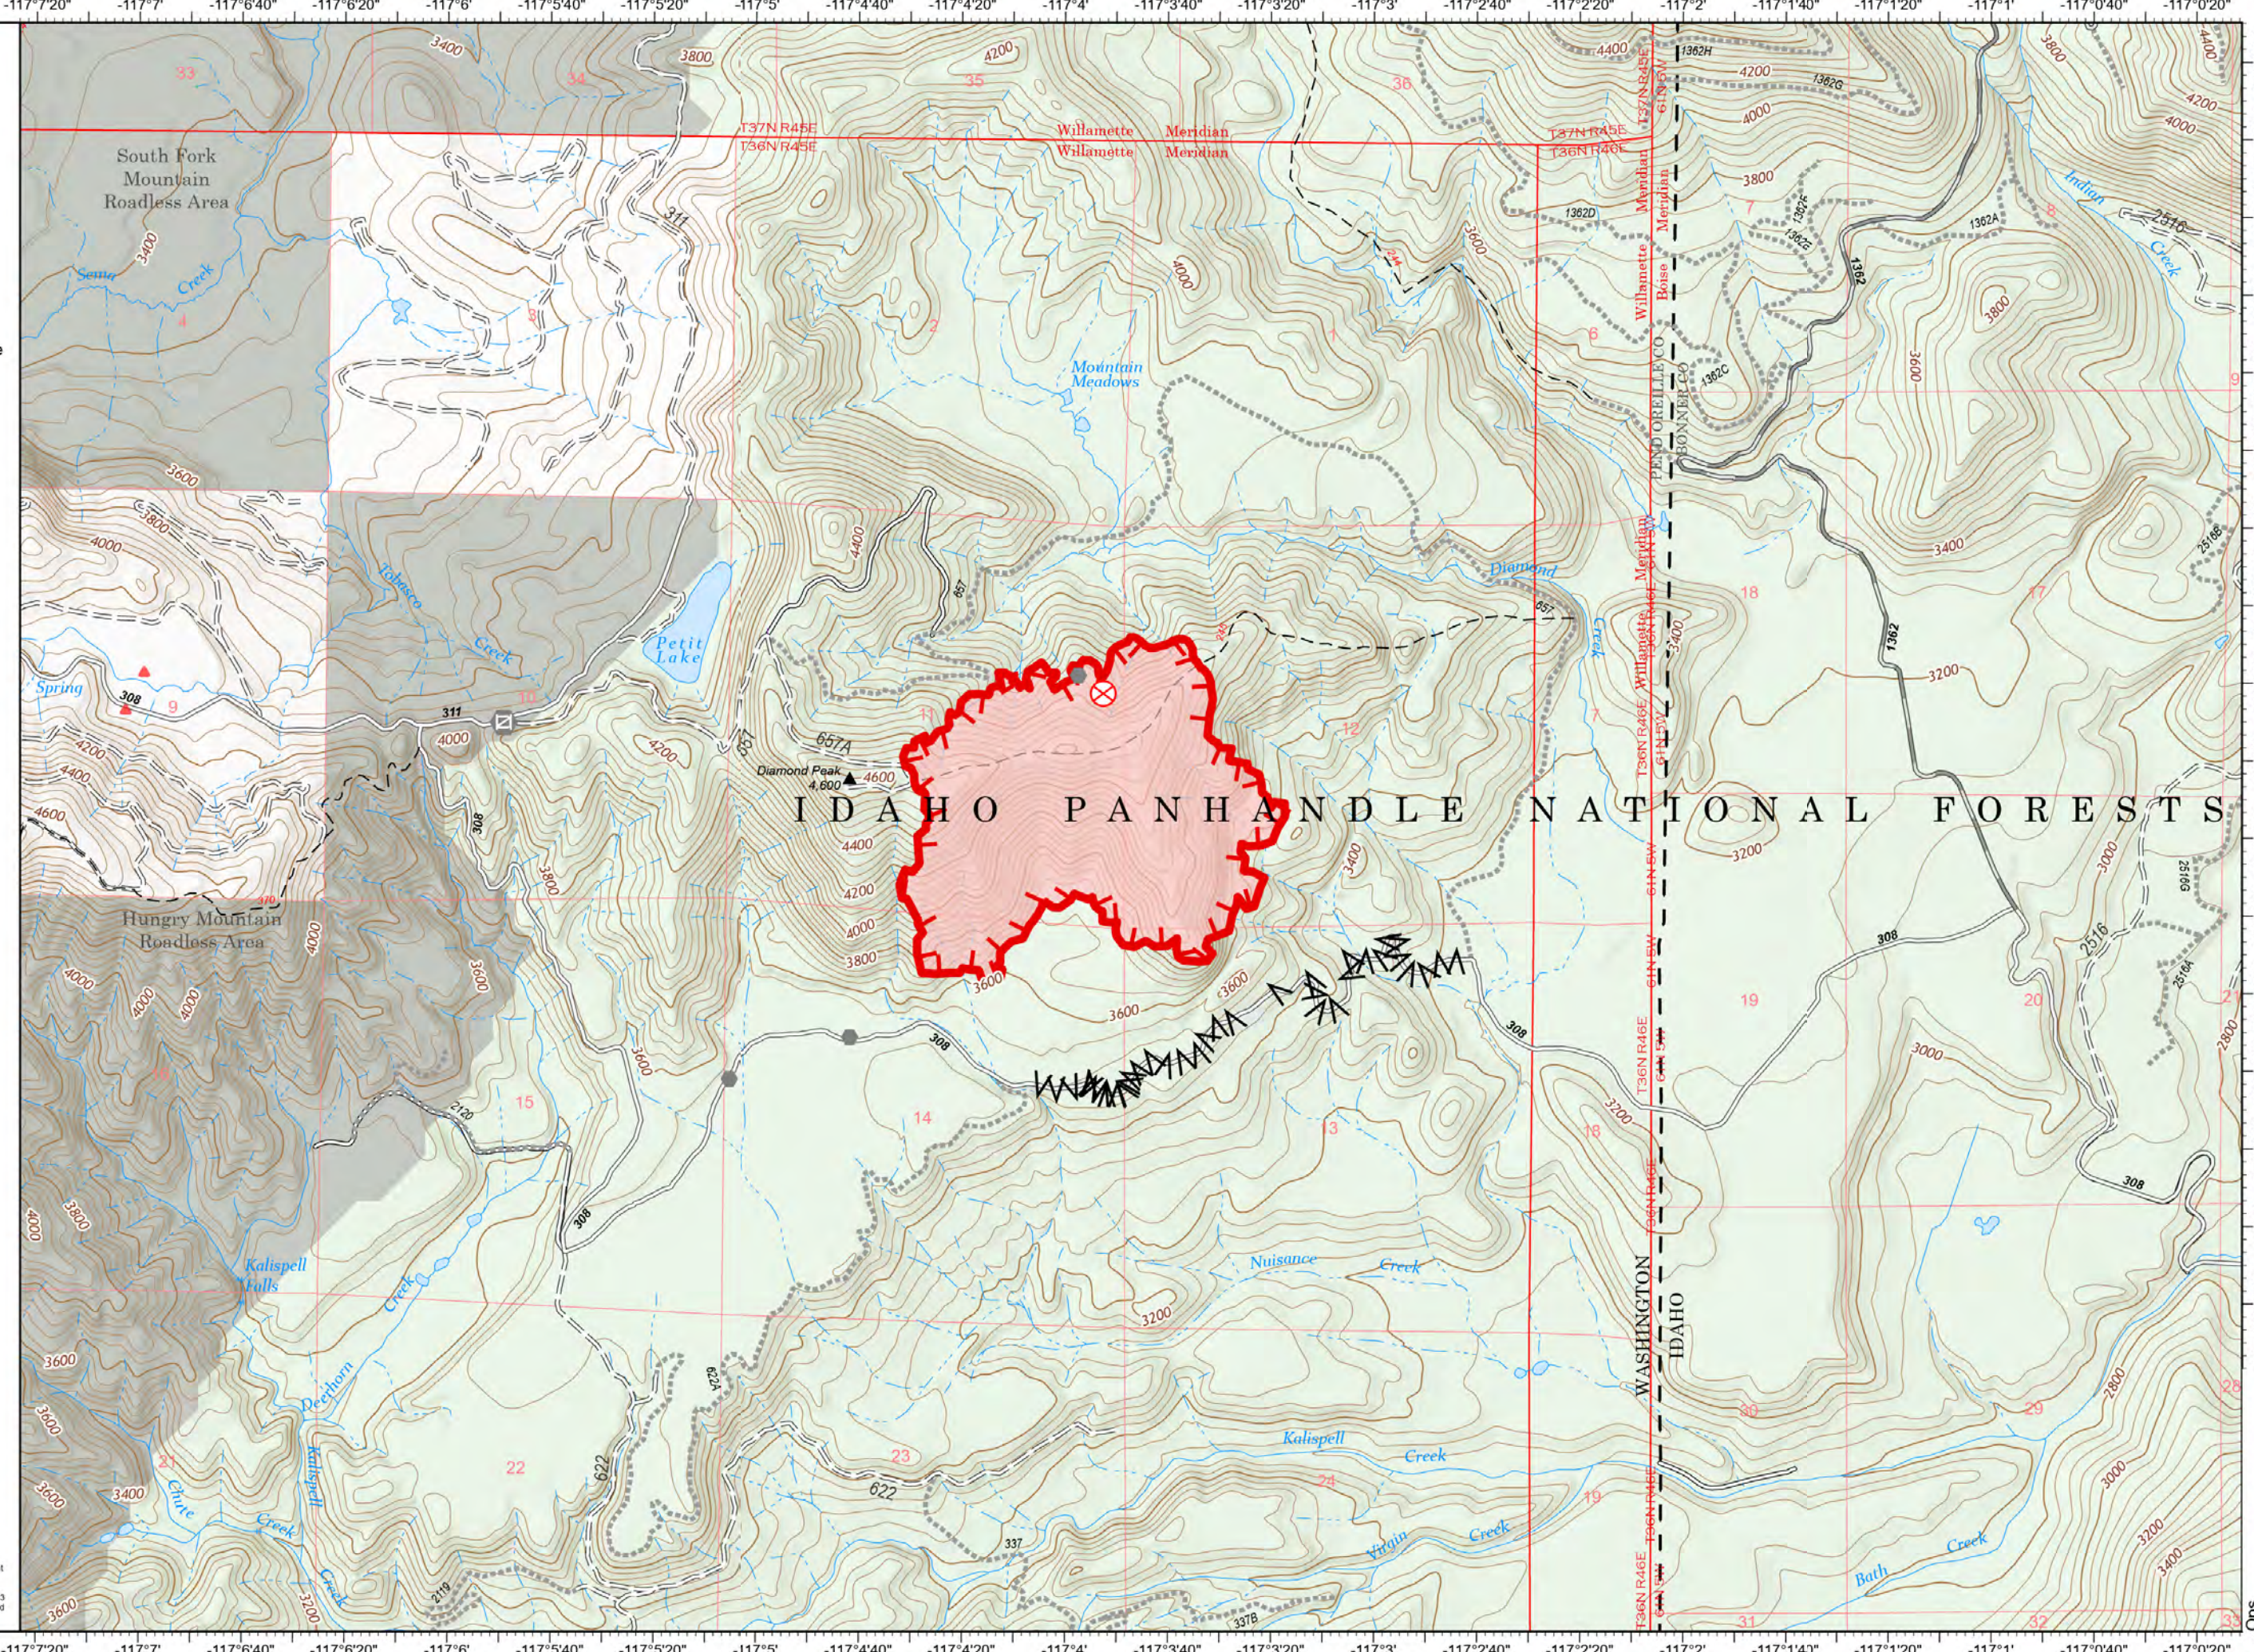

Ops

Diamond Watch
ID-IPF-000212
341 acres
8/11/2022

Acres from IR on 08/10/2022 2215

- ⊗ Fire Origin
- Other
- ⊙ Gate
- ∧ Completed Fuel Break
- ▭ UAS Launch and Recovery Zone
- ▭ Uncontained
- ▭ Wildfire Daily Fire Perimeter
- ▭ Gravel Road
- ▭ Dirt Road
- ▭ Unimproved Road
- ▭ Forest Service Roads Closed
- ▭ Trail
- ▭ Administrative FS Boundary
- ▭ USFS Roadless Areas
- ▭ Forest Service Land

Scale: 1:24,000