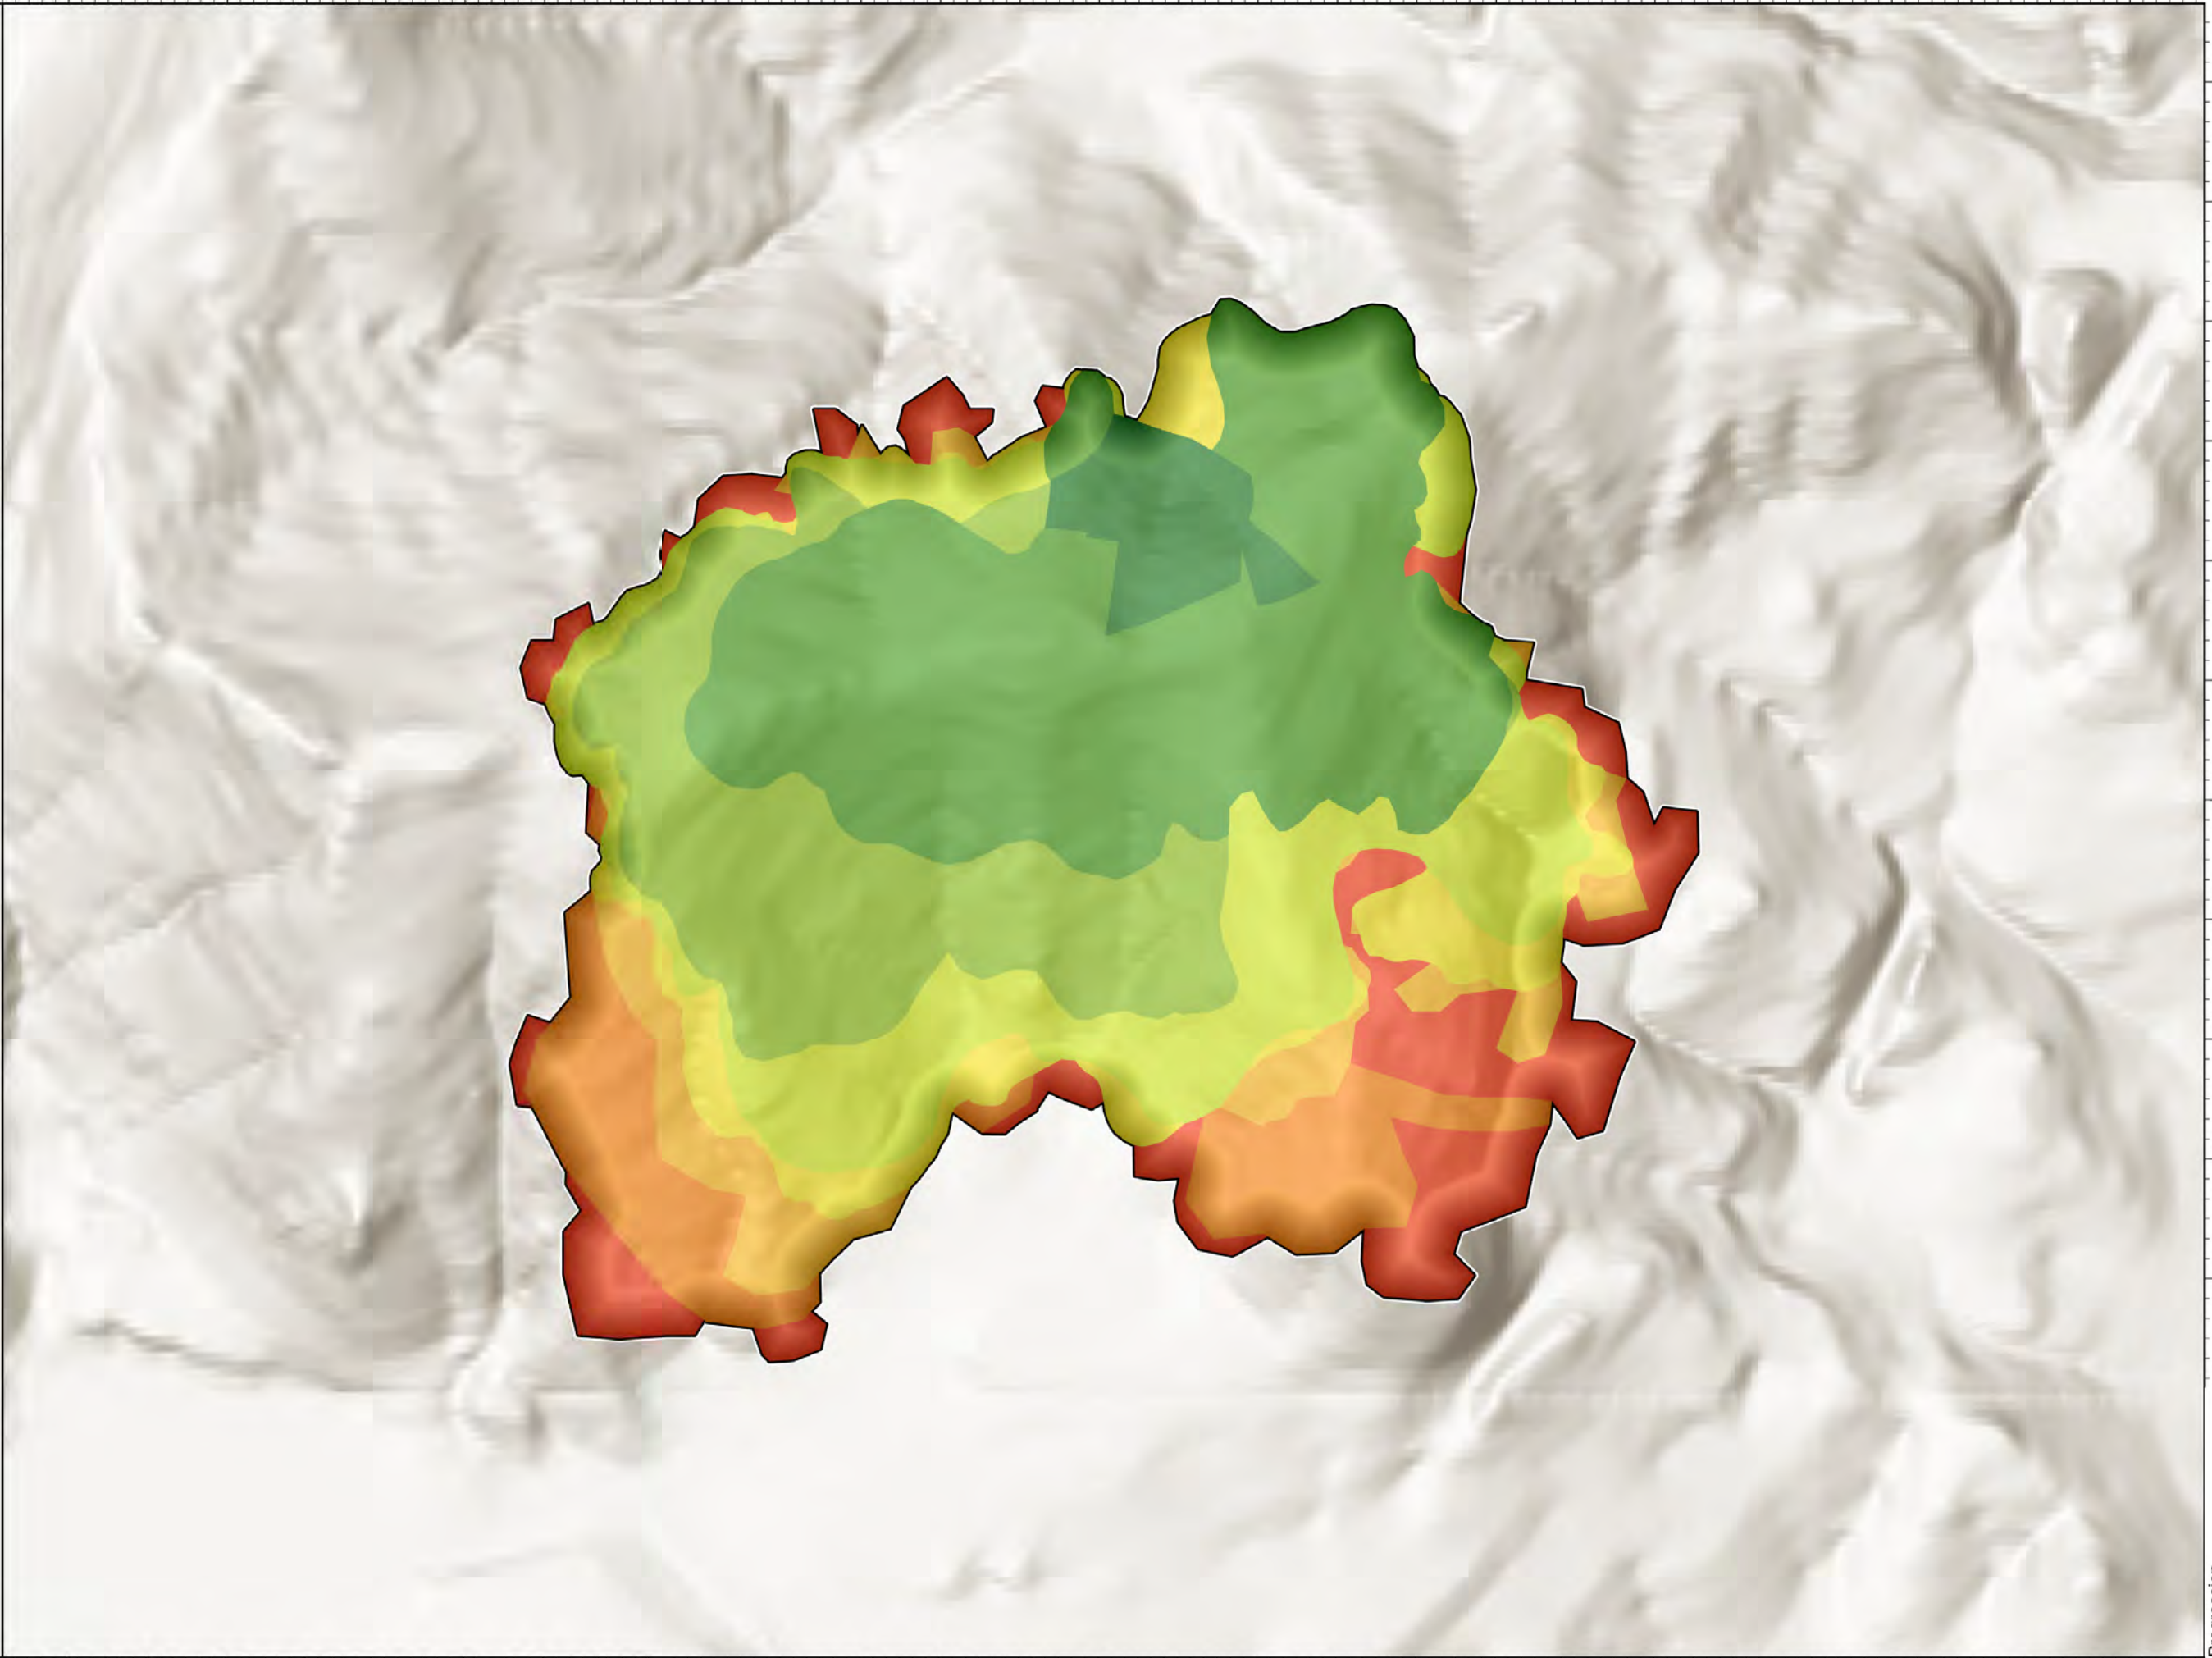

Progression

Diamond Watch
ID-IPF-000212
341 acres

8/11/2022
*Fire perimeter updated from
Acres from IR on 08/10/2022 2315*

	20220715 @ 1938 | 13ac | +13ac
	20220803 @ 2304 | 120ac | +107ac
	20220805 @ 2351 | 176ac | +56ac
	20220807 @ 0034 | 230ac | +54ac
	20220808 @ 0022 | 251ac | +21ac
	20220808 @ 2258 | 270ac | +19ac
	20220809 @ 2328 | 302ac | +32ac
	20220810 @ 2315 | 341ac | +39ac

Scale: 1:8,000