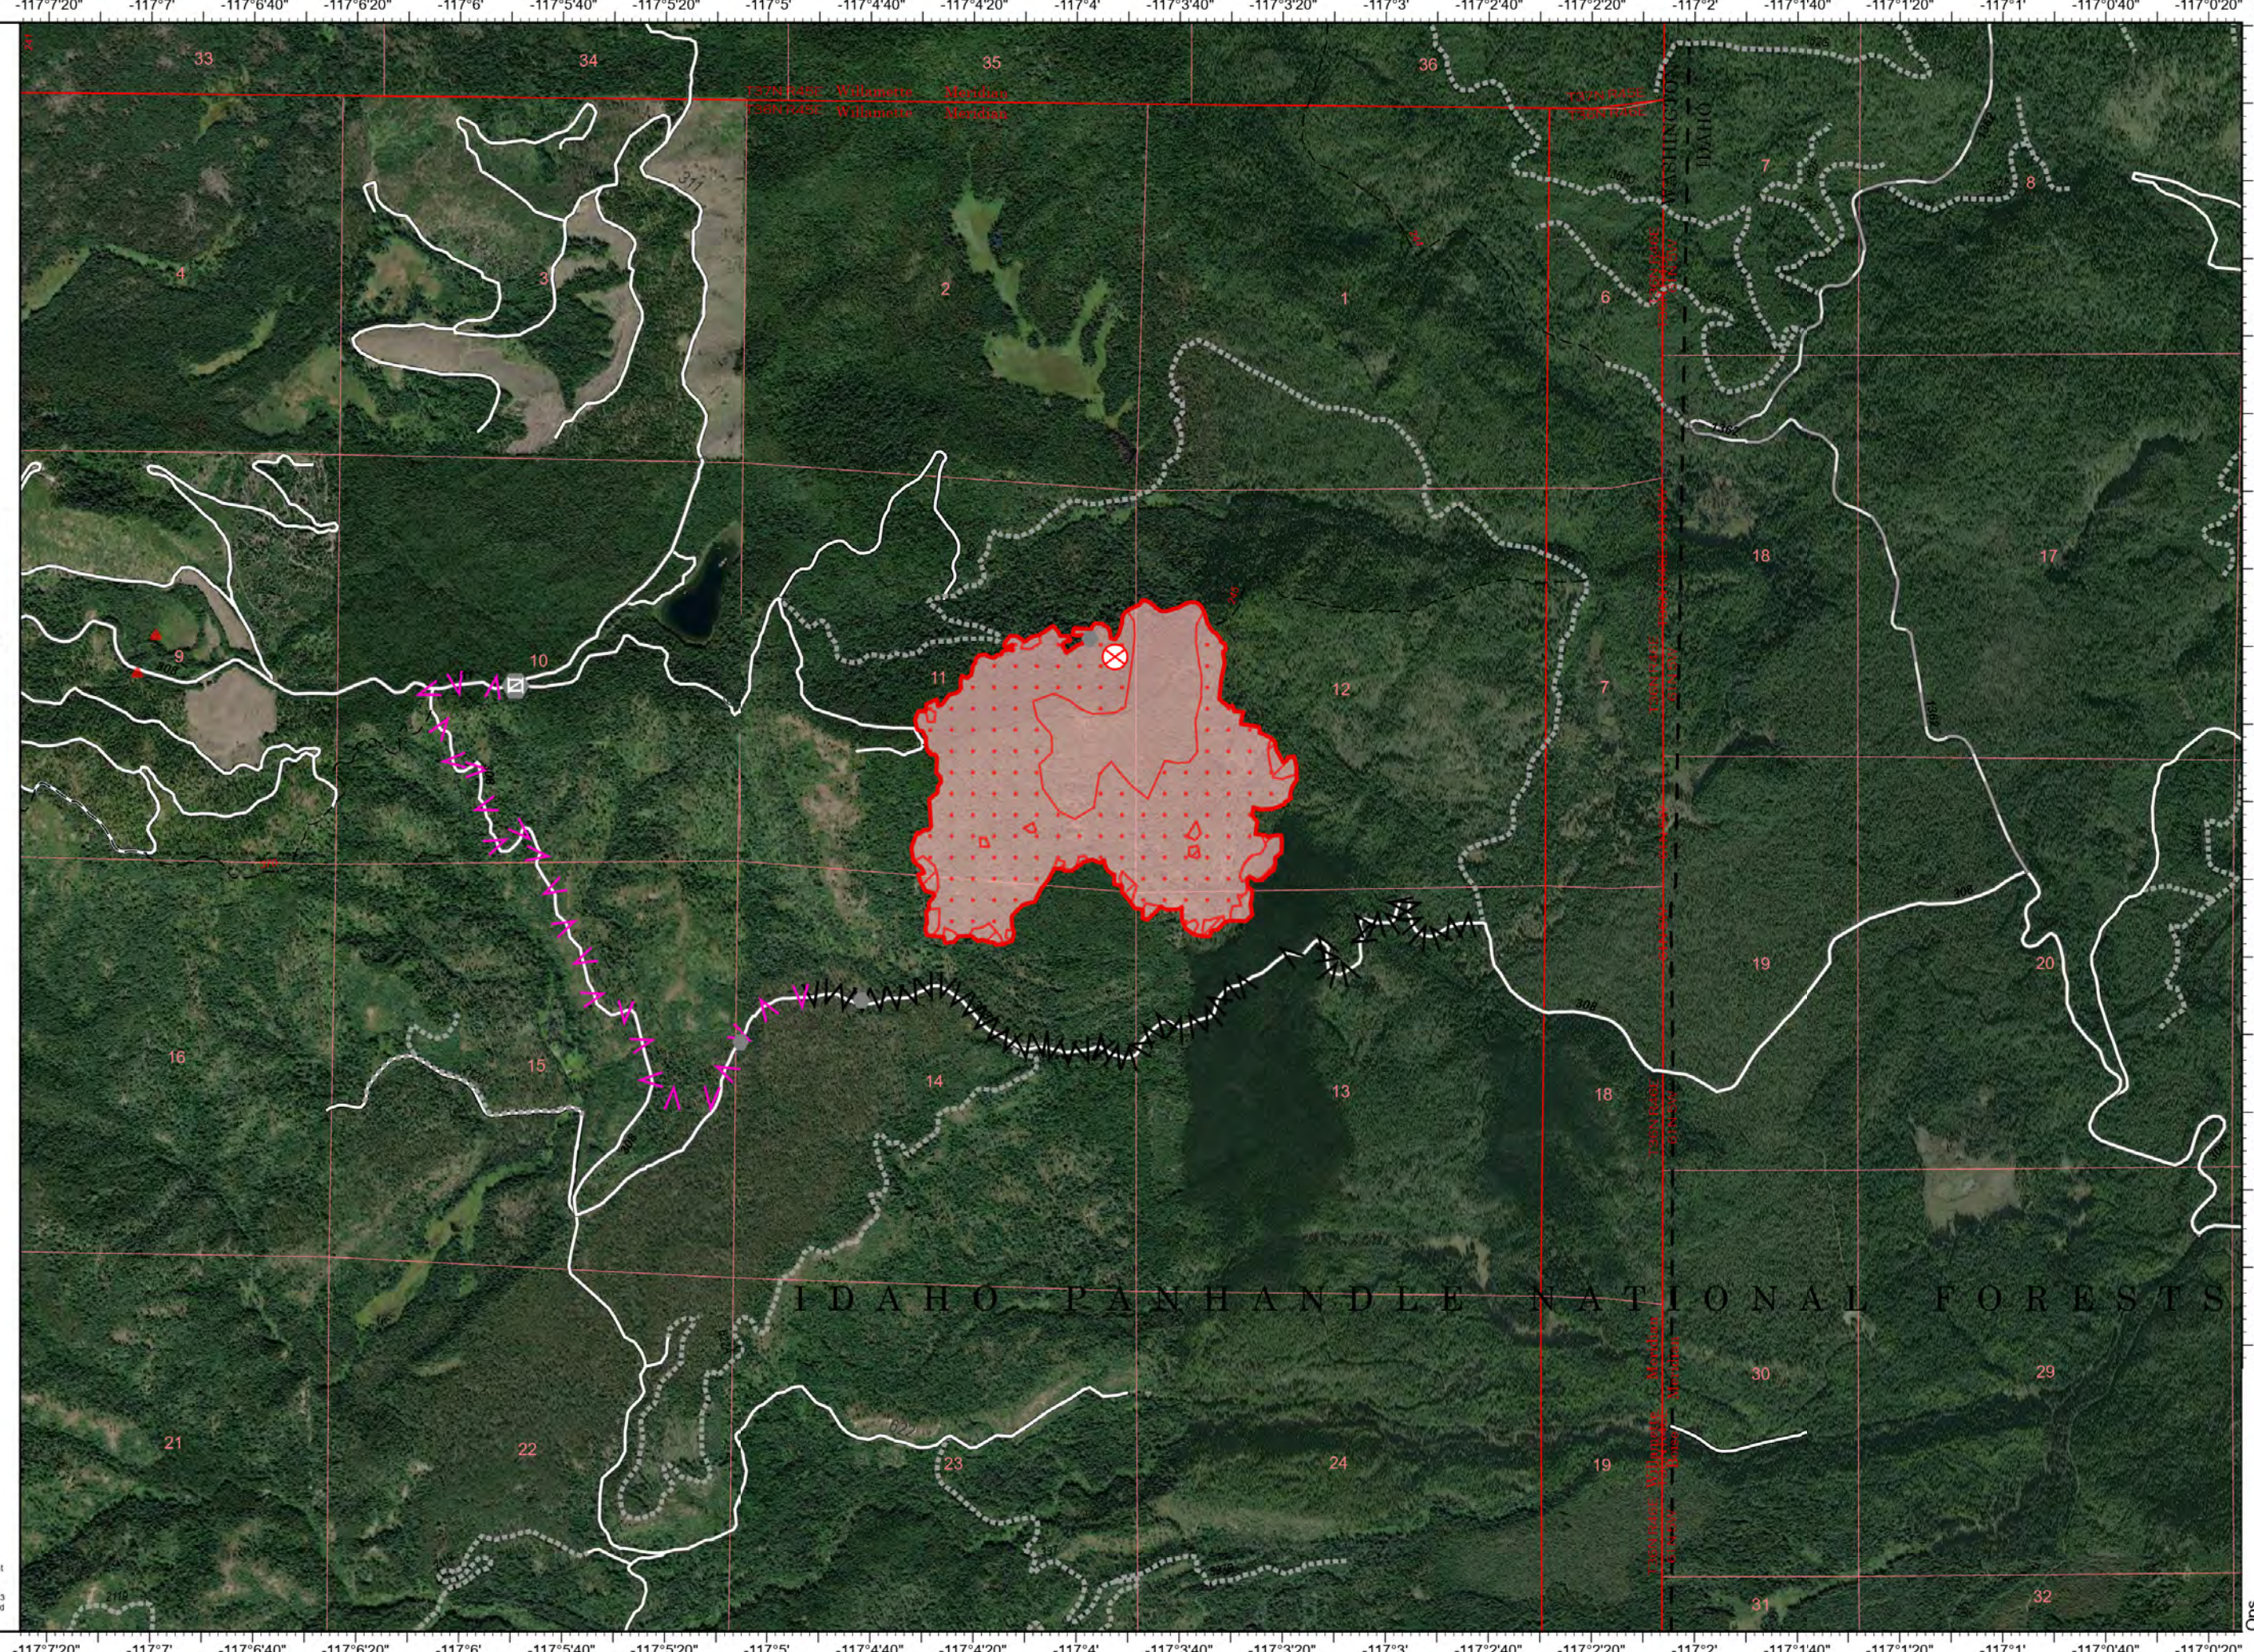

Ops

Diamond Watch
ID-IPF-000212
353 acres
8/12/2022

Acres from IR on 08/11/2022 2315

- Fire Origin
- Other
- Gate
- Completed Fuel Break
- Planned Fuel Break
- IR Heat Perimeter
- IR Intense Heat
- IR Scattered Heat
- Wildfire Daily Fire Perimeter
- Gravel Road
- Dirt Road
- Unimproved Road
- Forest Service Roads Closed
- Trail
- Administrative FS Boundary

IDAHO PANHANDLE NATIONAL FORESTS

QR code, logo, and text: NRI Remote Incident Support 8/12/2022 0906 North American 1983 Datum, Lat,Long Grid