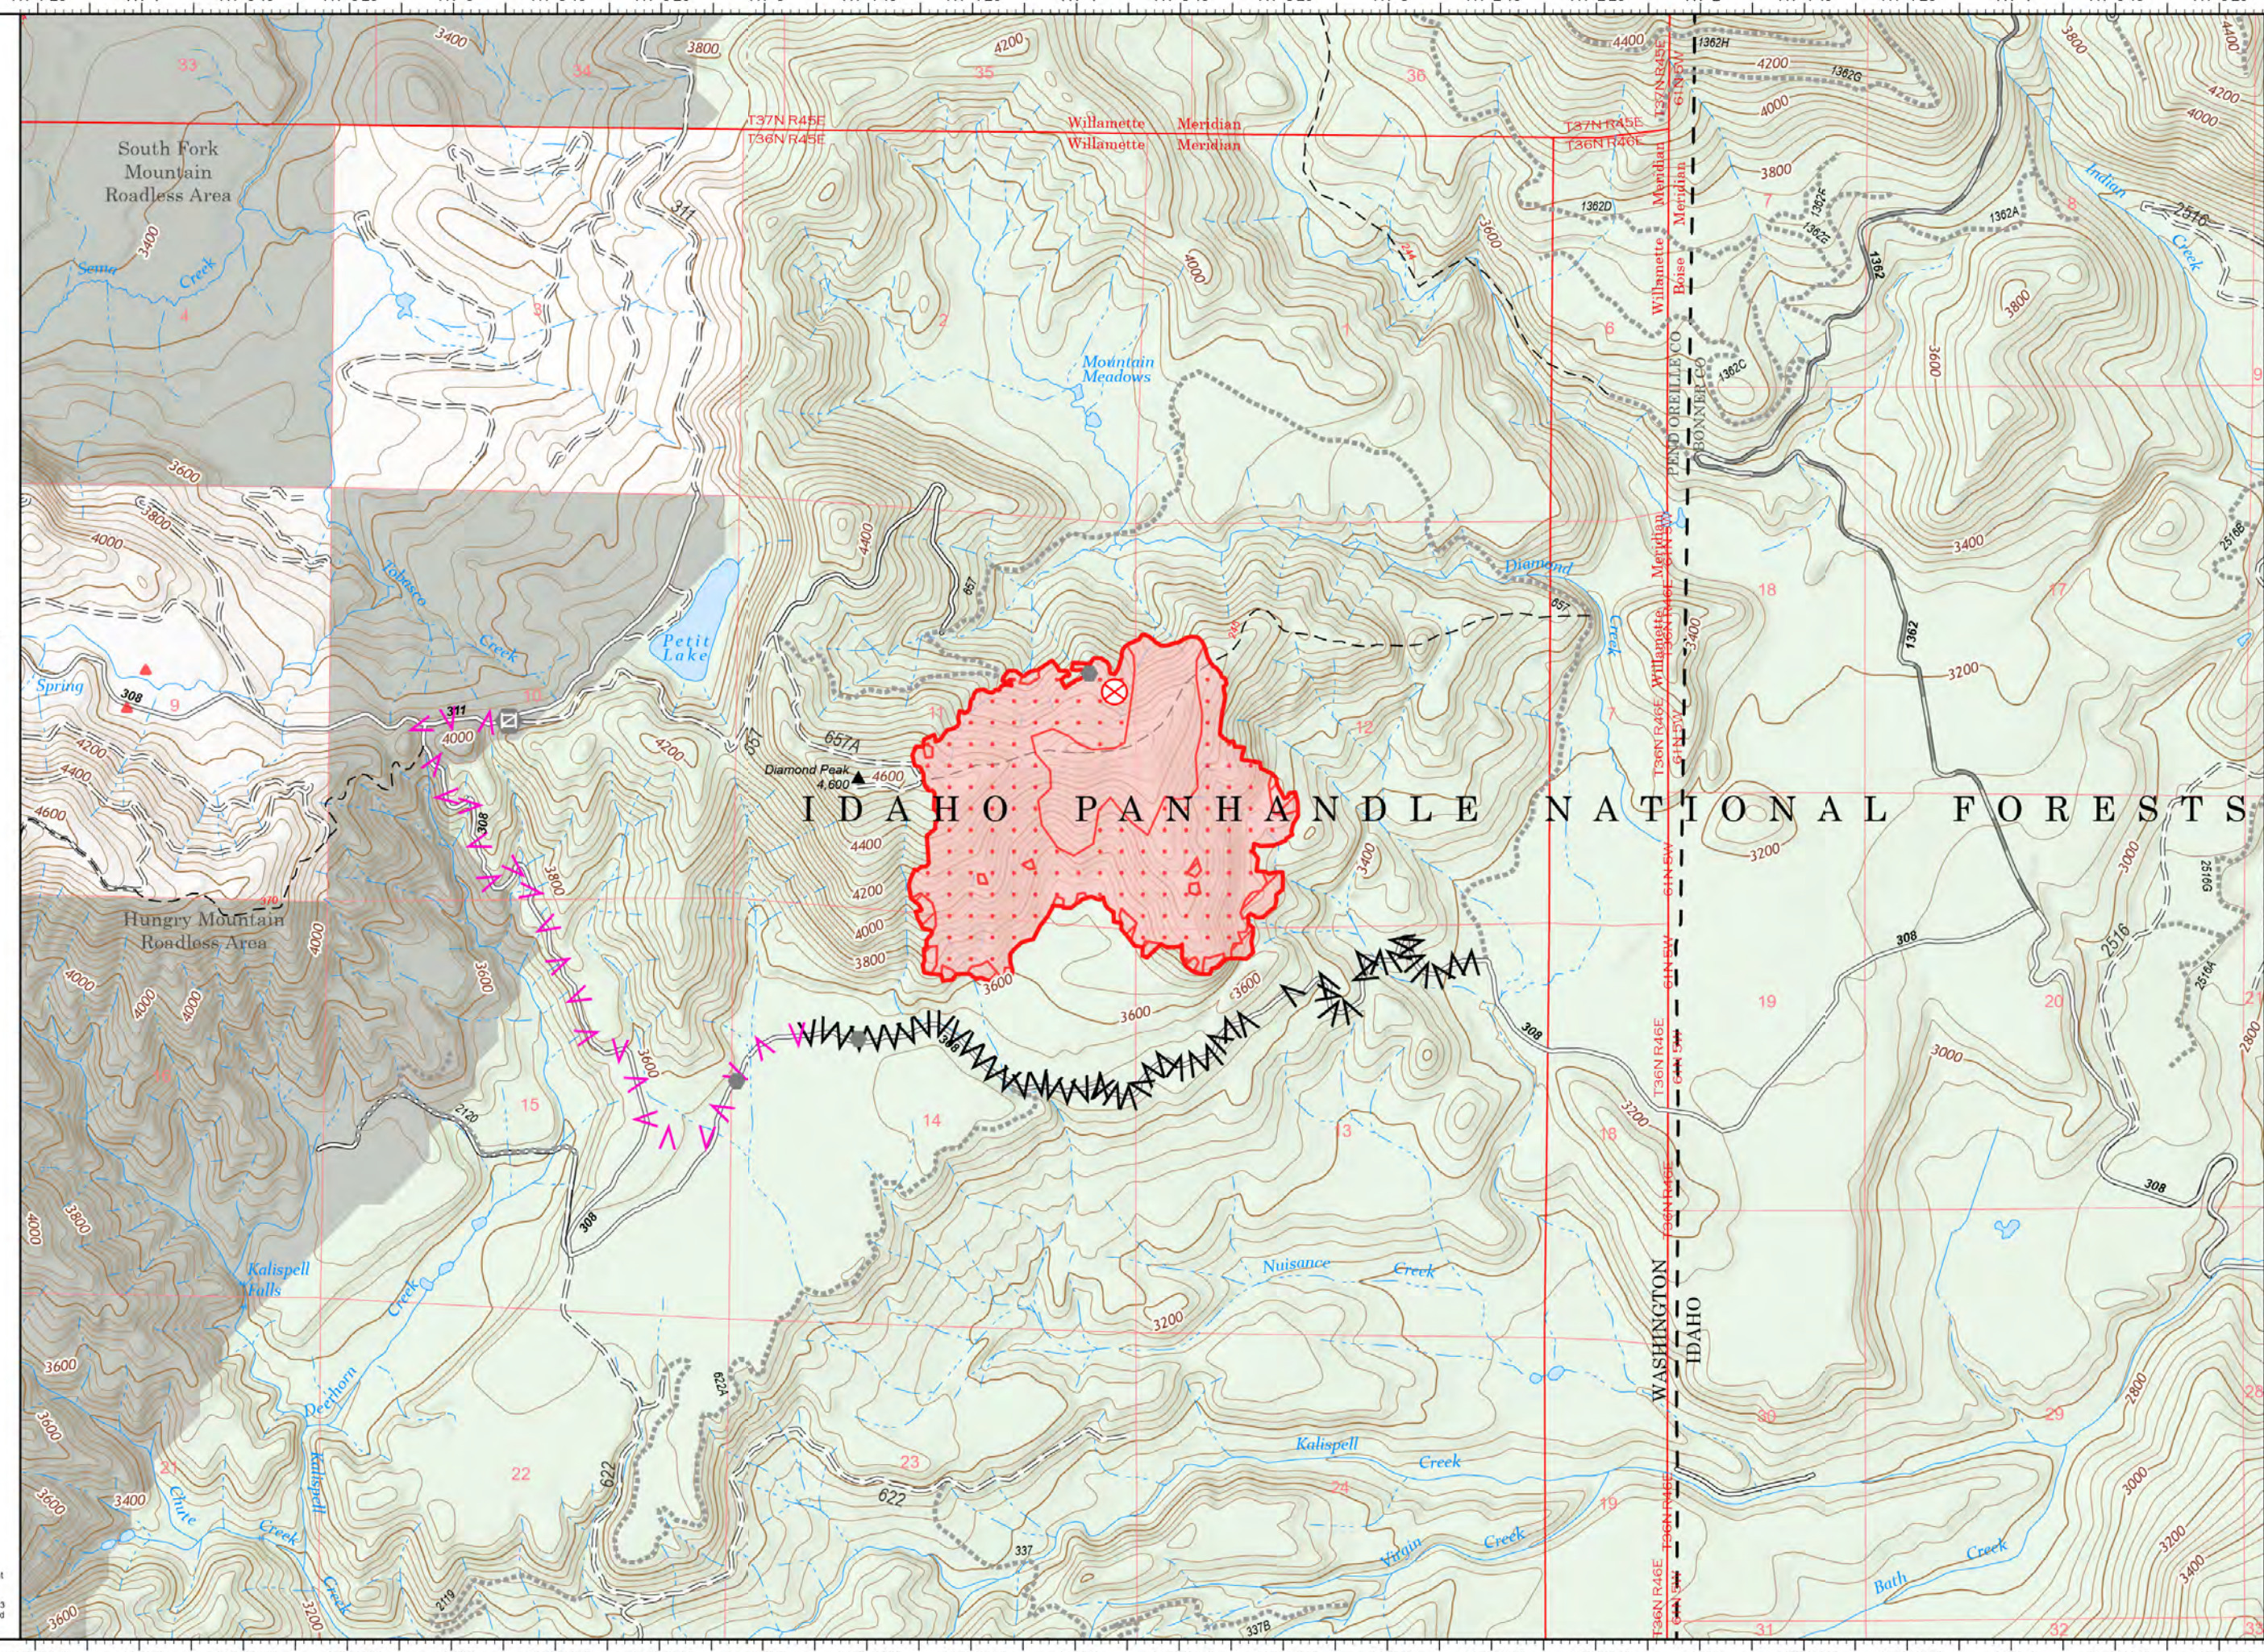

# Ops

Diamond Watch  
ID-IPF-000212  
353 acres  
8/12/2022  
Acres from IR on 08/11/2022 2315

- Fire Origin
- Other
- Gate
- Completed Fuel Break
- Planned Fuel Break
- IR Heat Perimeter
- IR Intense Heat
- IR Scattered Heat
- Wildfire Daily Fire Perimeter
- Gravel Road
- Dirt Road
- Unimproved Road
- Forest Service Roads Closed
- Trail
- Administrative FS Boundary
- USFS Roadless Areas
- Forest Service Land

IDAHO PANHANDLE NATIONAL FORESTS

QR code, logo, and text: NFR Remote Incident Support 8/12/2022 0759 North American 1983 Datum, LatLong Grid