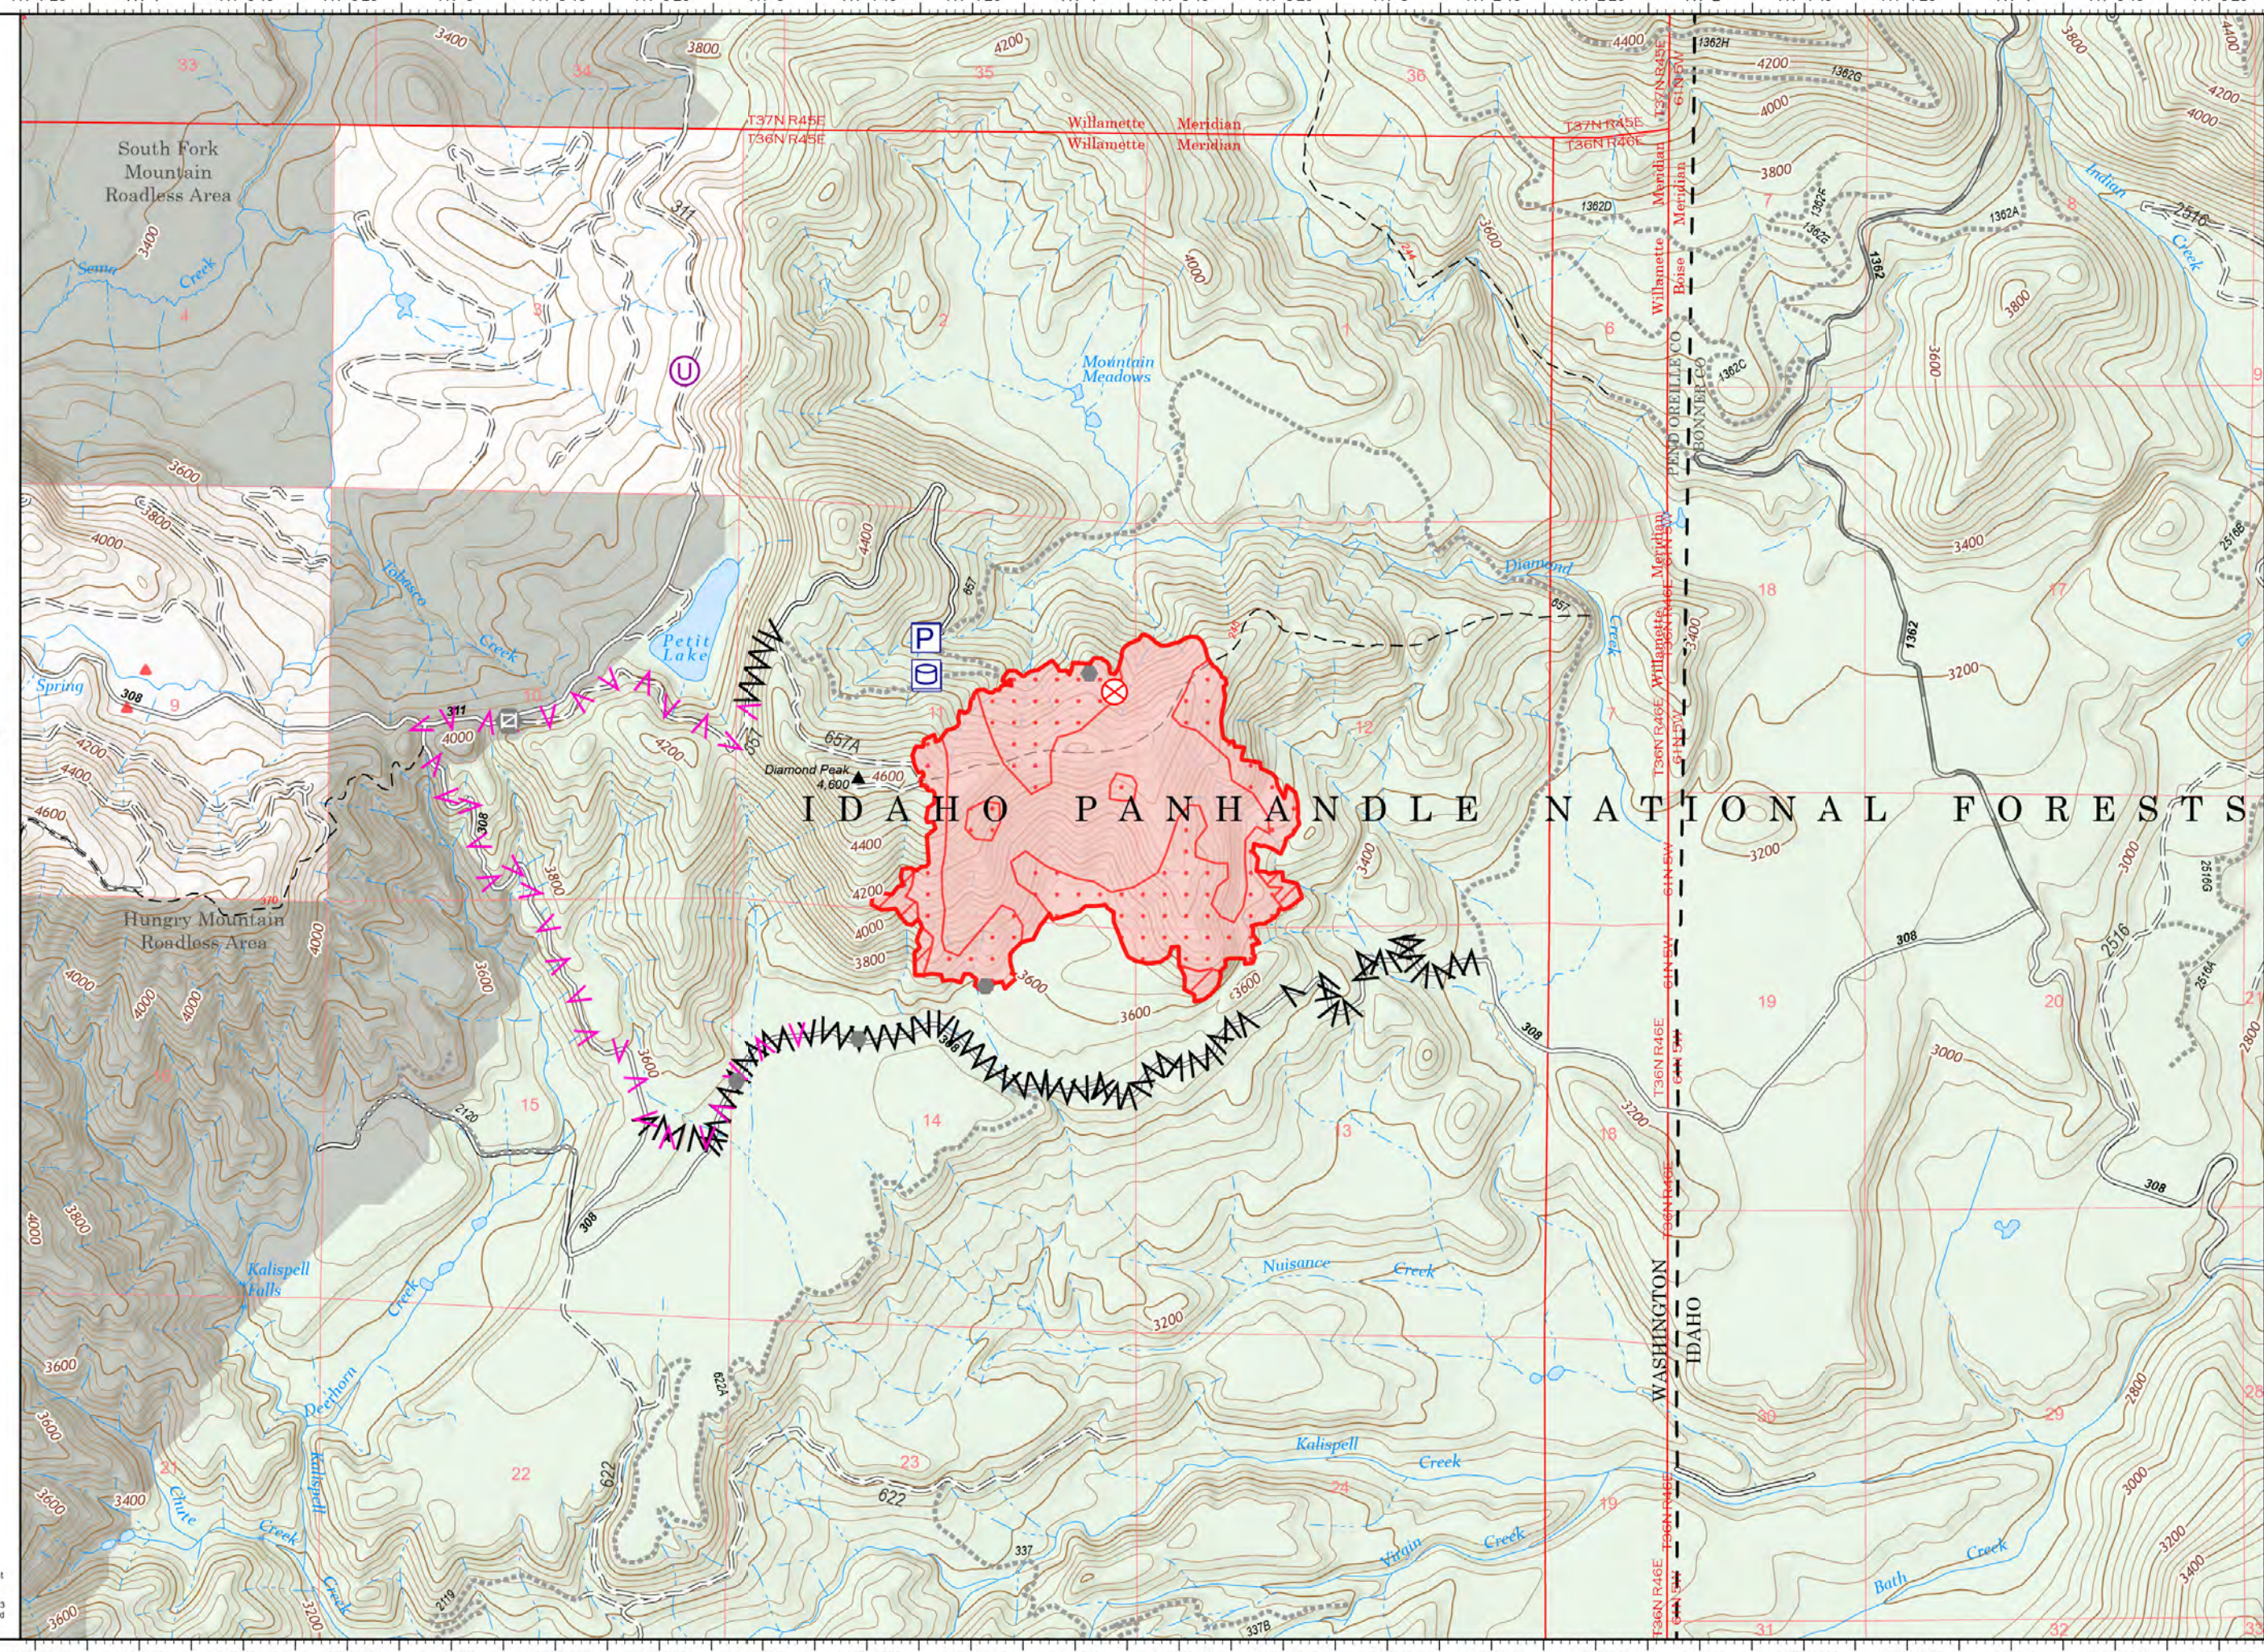

Ops

Diamond Watch
ID-IPF-000212
375 acres
8/14/2022

Acres from IR on 08/13/2022 2135

- Pump
- Water Tank
- Unimproved Landing Area
- Fire Origin
- Other
- Gate
- Completed Fuel Break
- Planned Fuel Break
- IR Heat Perimeter
- IR Intense Heat
- IR Scattered Heat
- Wildfire Daily Fire Perimeter
- Gravel Road
- Dirt Road
- Unimproved Road
- Forest Service Roads Closed
- Trail
- Administrative FS Boundary
- USFS Roadless Areas
- Forest Service Land

IDAHO PANHANDLE NATIONAL FORESTS

QR code, logo, and text: NFR Remote Incident Support 8/14/2022 1039 North American 1983 Datum, LatLong Grid