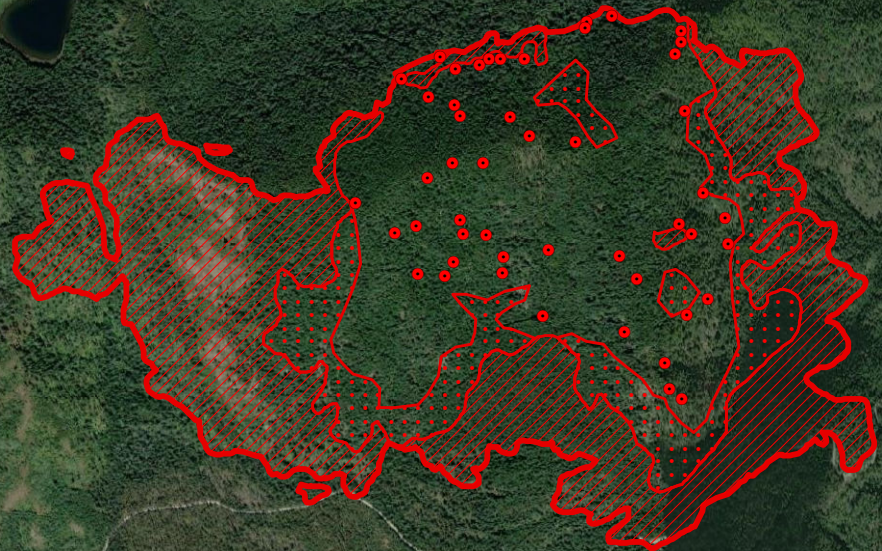

Diamond Watch
 ID-IPF-000212
 Map Date: 8/19/2022
 Imagery Date: 08/18/2022
 Imagery Time: 2226 MDT
 IR Interpreted Map Acres: 701
 IRIN: Tina Rotenbury

-  Isolated Heat Sources
-  Heat Perimeter
-  Intense Heat
-  Scattered Heat

NAD 1983 UTM Zone 11N
 0 0.125 0.25 0.5 Miles

Possible IR Heat Source
 48° 36' 53.820" N
 116° 59' 39.493" W