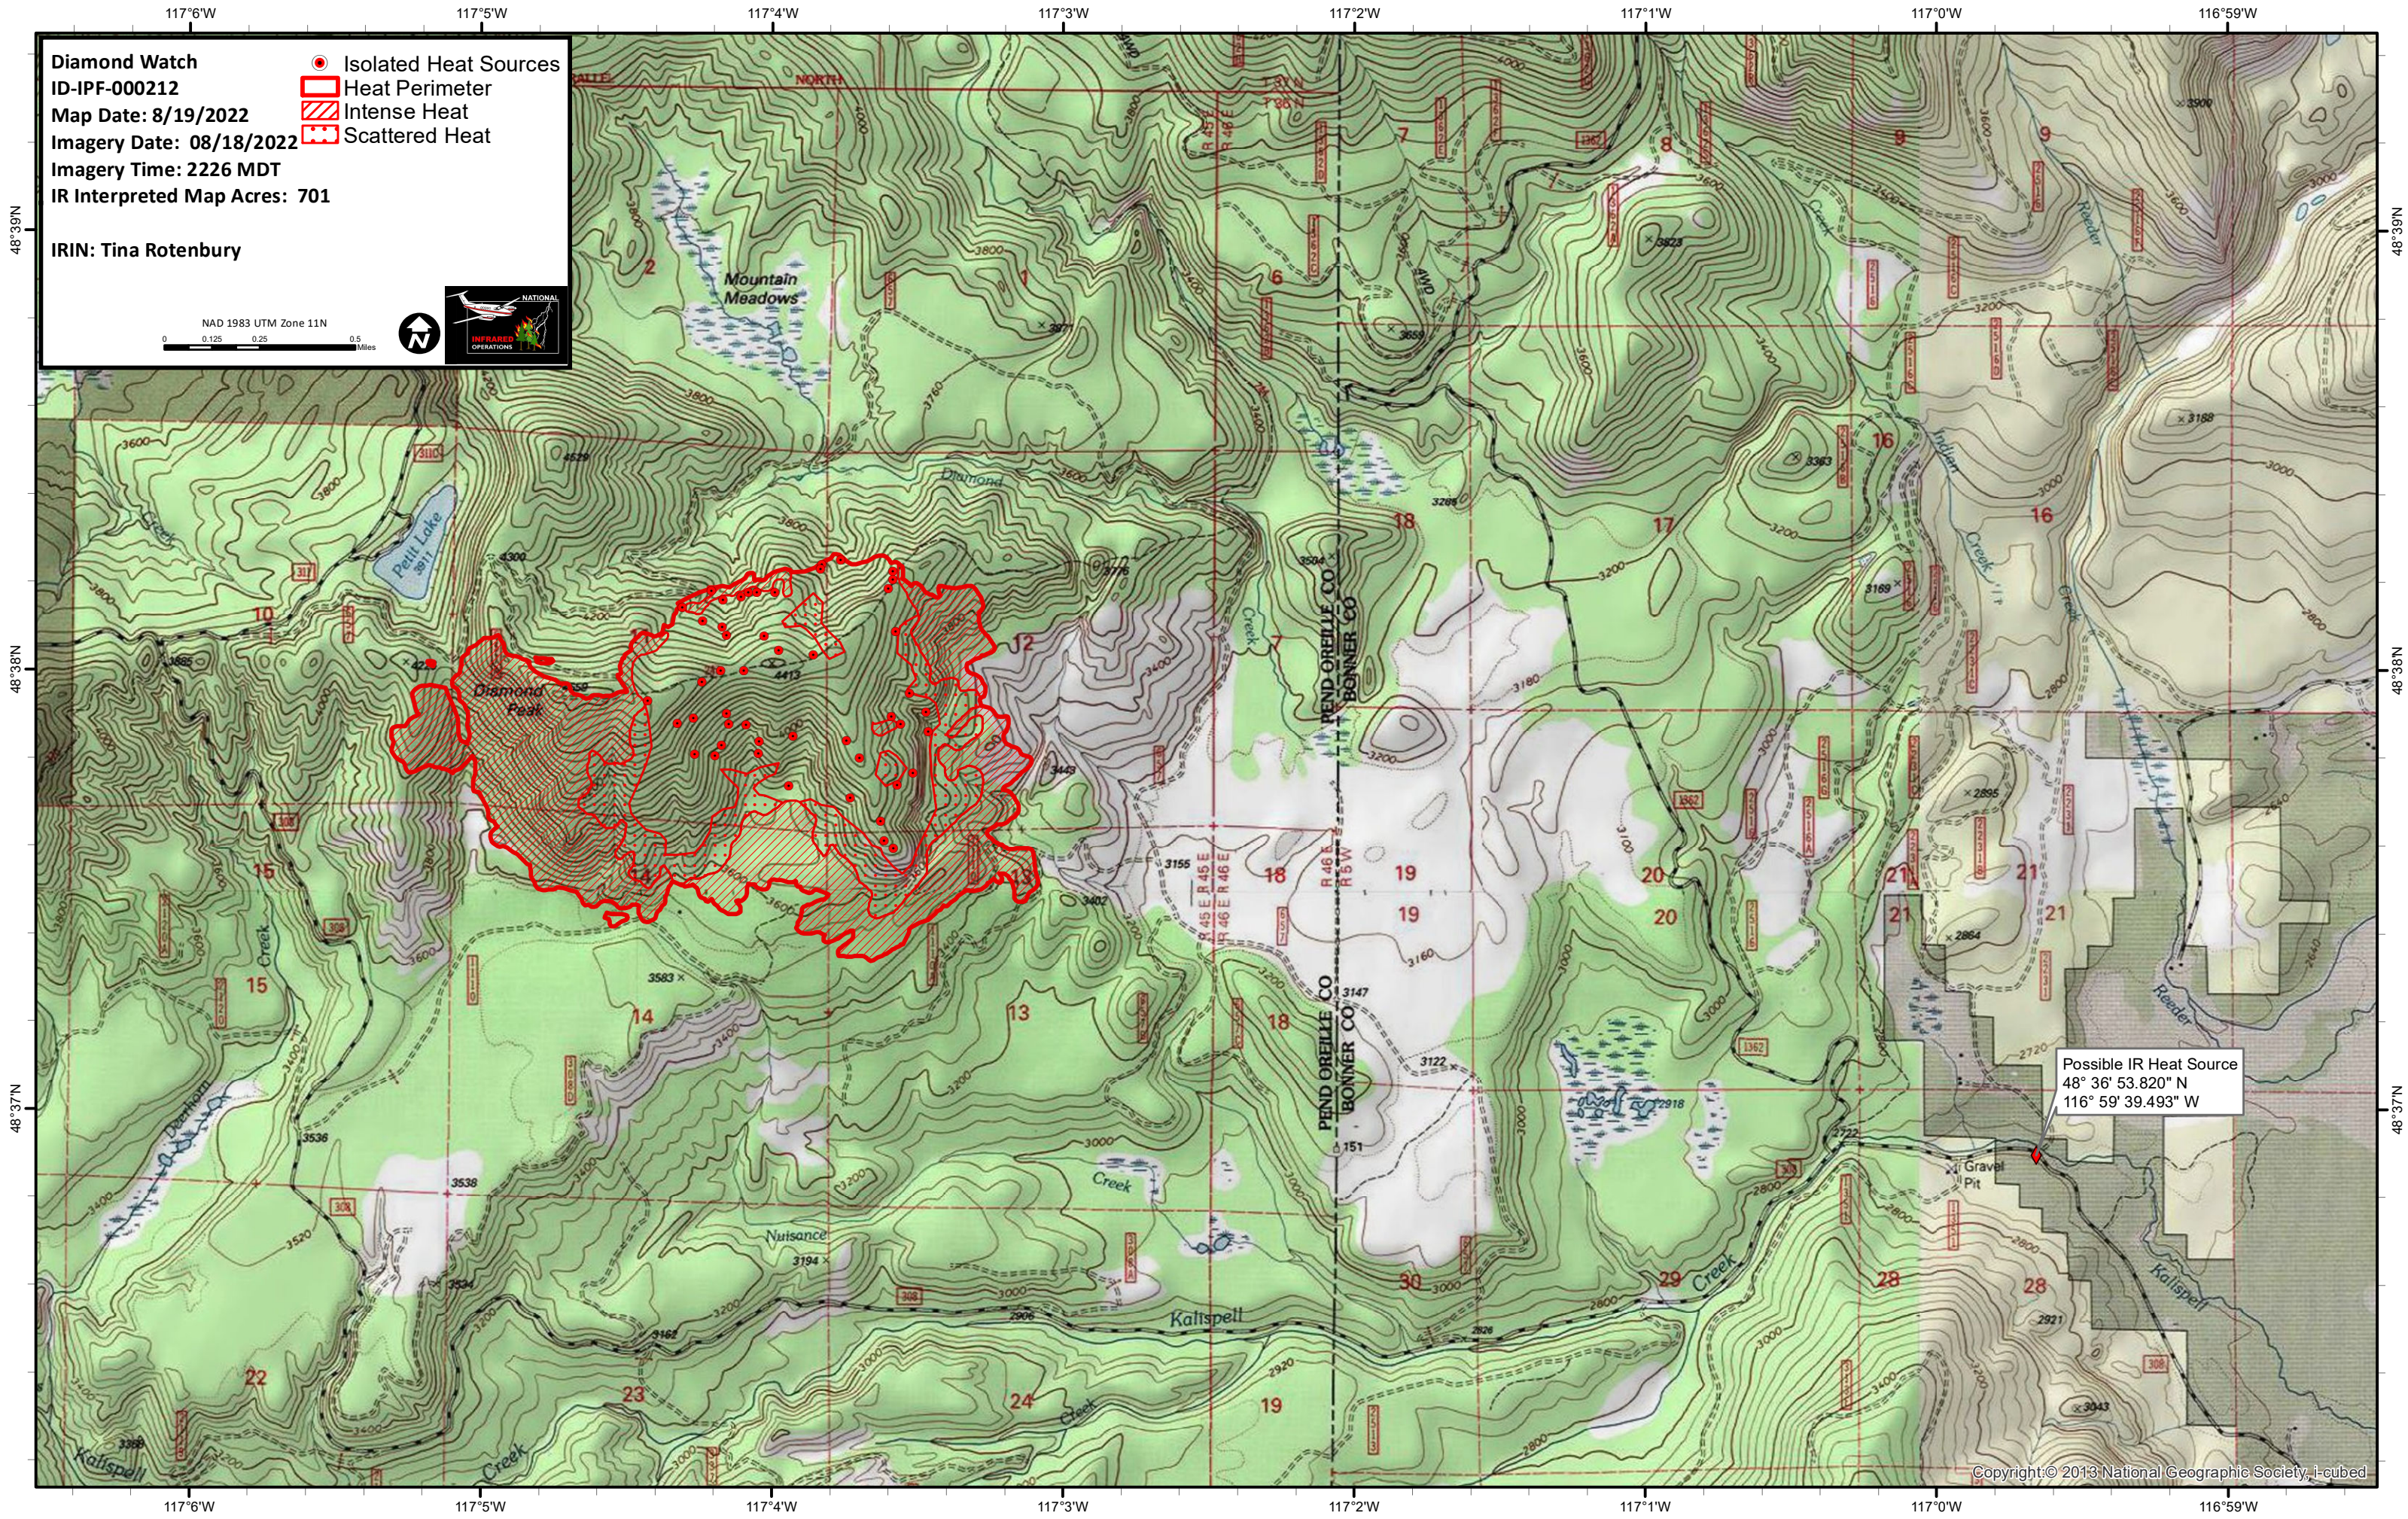

**Diamond Watch**  
 ID-IPF-000212  
 Map Date: 8/19/2022  
 Imagery Date: 08/18/2022  
 Imagery Time: 2226 MDT  
 IR Interpreted Map Acres: 701  
 IRIN: Tina Rotenbury

- Isolated Heat Sources
- Heat Perimeter
- Intense Heat
- Scattered Heat

NAD 1983 UTM Zone 11N  
 0 0.125 0.25 0.5 Miles

Possible IR Heat Source  
 48° 36' 53.820" N  
 116° 59' 39.493" W