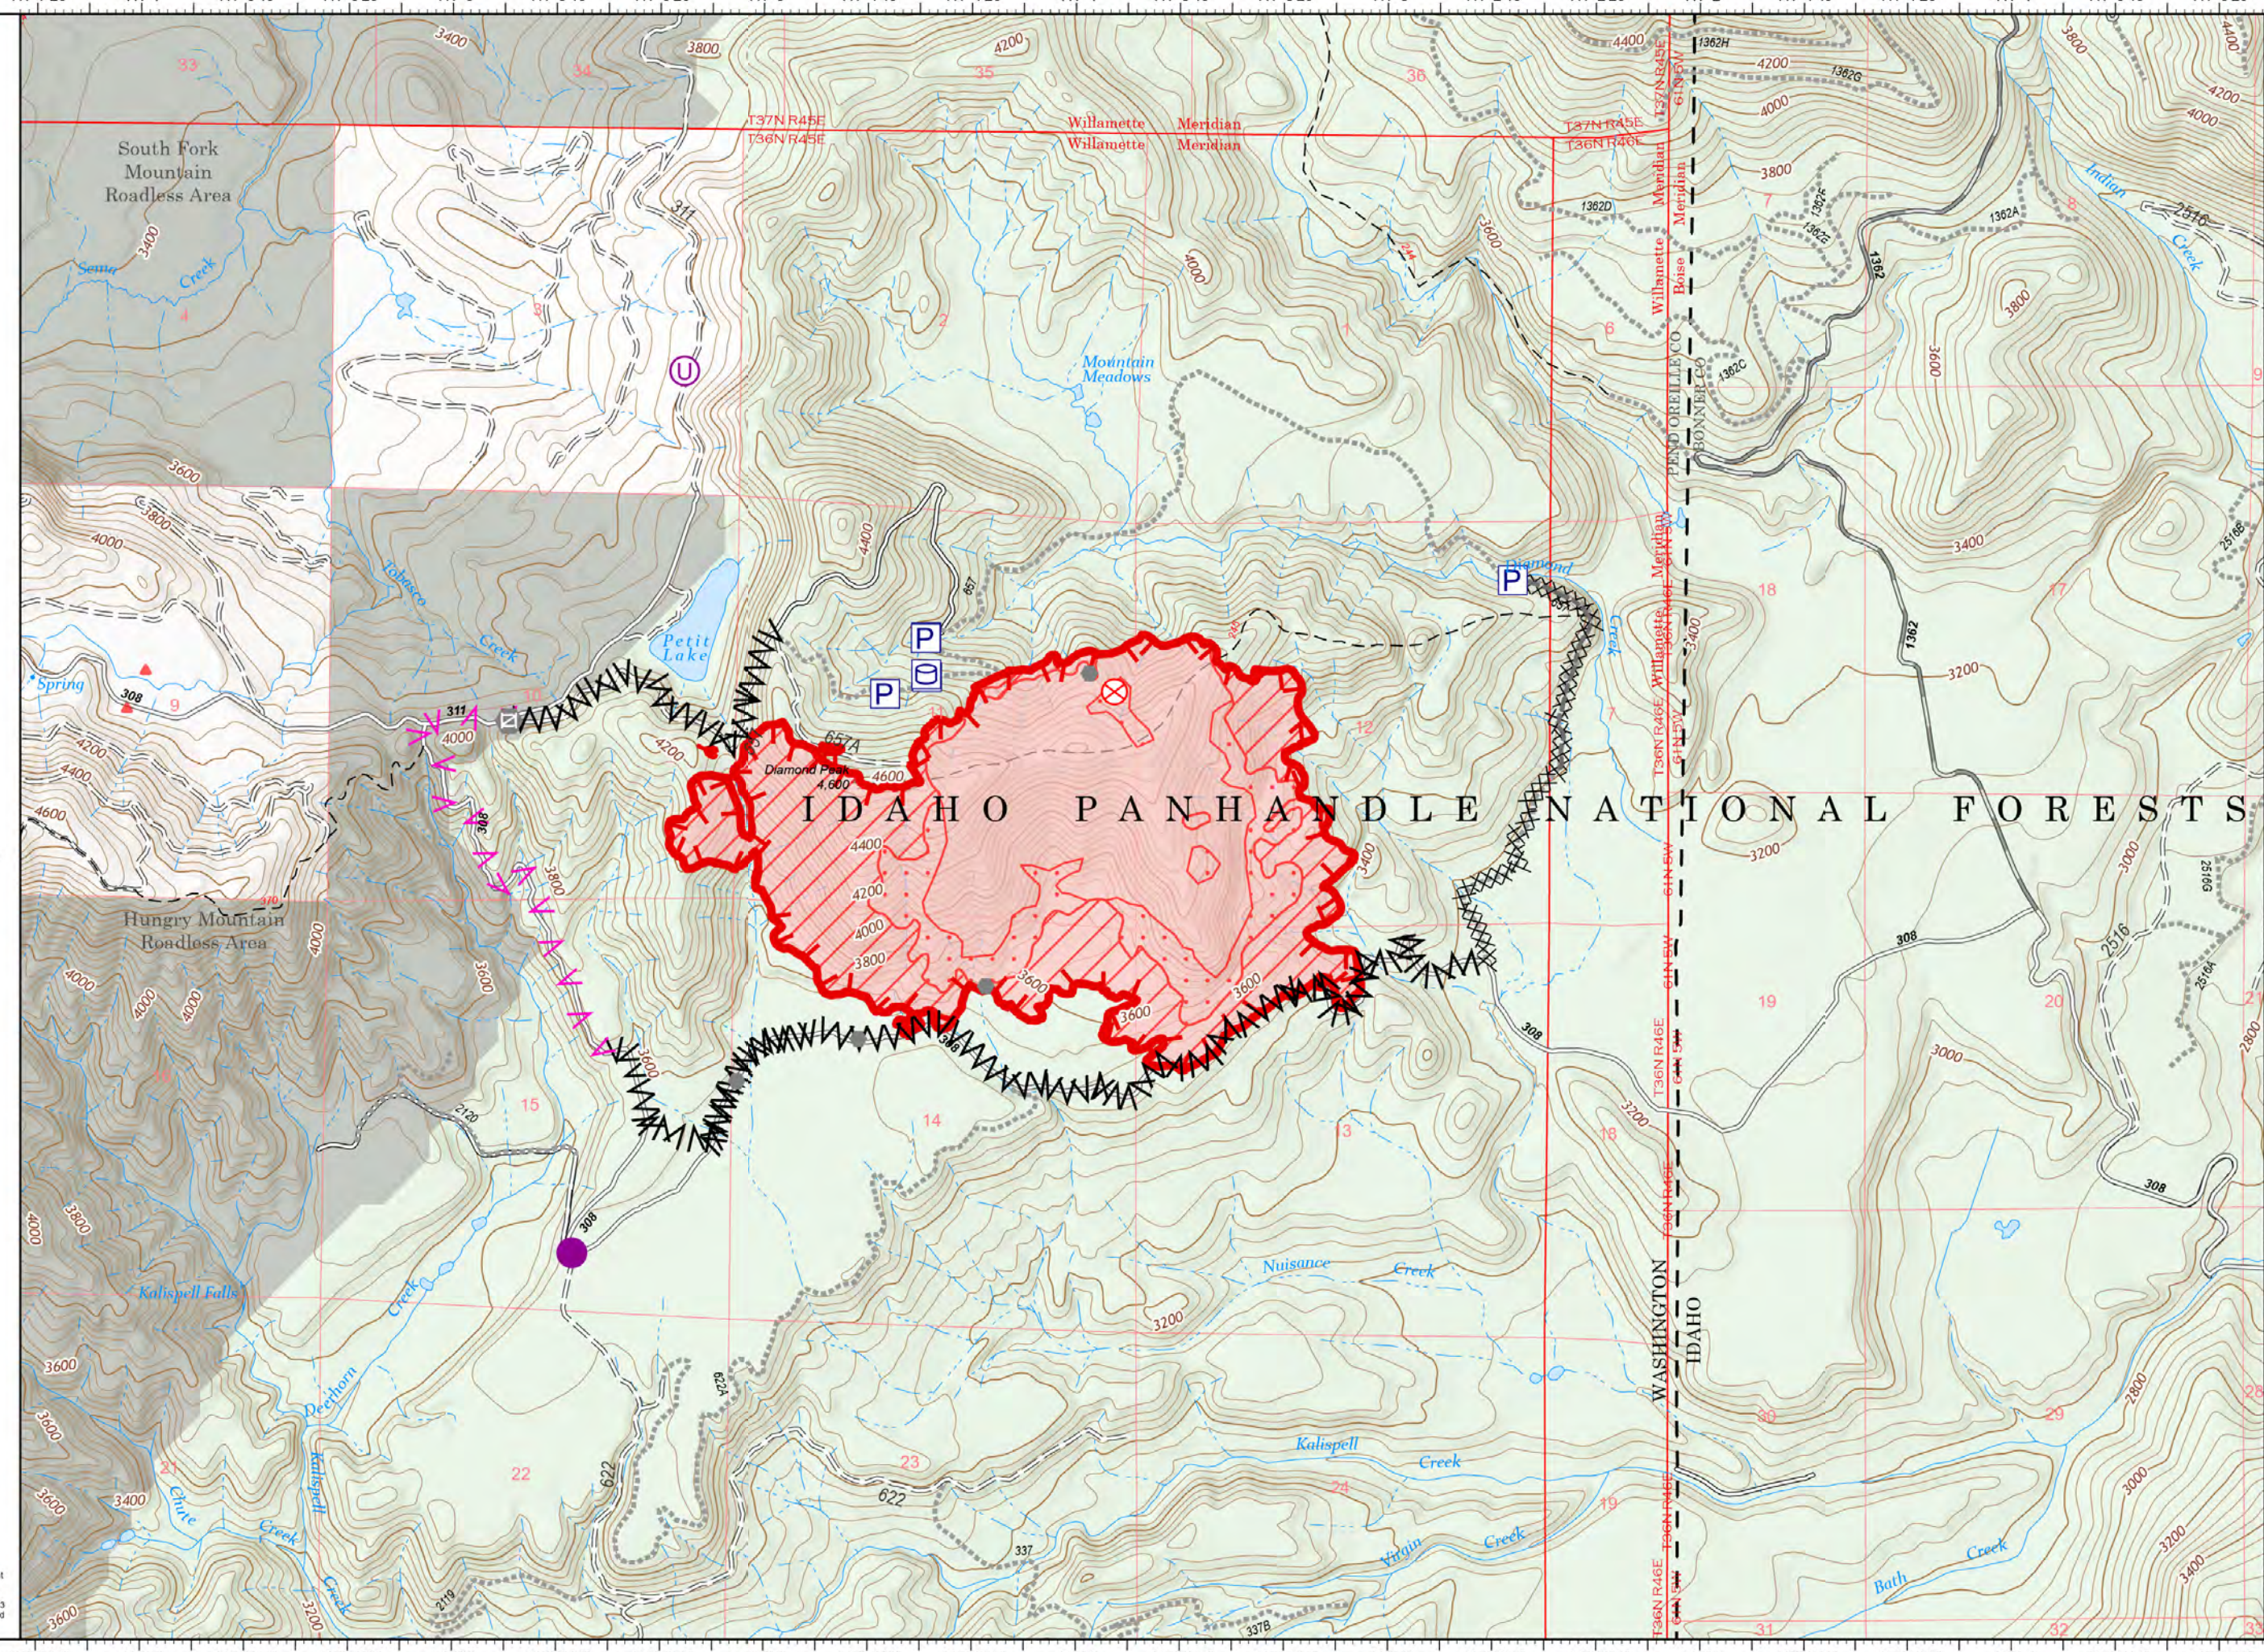

Ops

Diamond Watch
ID-IPF-000212
701 acres
8/19/2022

Acres from IR on 08/18/2022 2219

- Pump
- Water Tank
- Helispot
- Unimproved Landing Area
- Fire Origin
- Other
- Gate
- Completed Dozer Line
- Completed Fuel Break
- Planned Fuel Break
- Other
- Uncontained
- IR Heat Perimeter
- IR Intense Heat
- IR Scattered Heat
- Wildfire Daily Fire Perimeter
- Gravel Road
- Dirt Road
- Unimproved Road
- Forest Service Roads Closed
- Trail
- Administrative FS Boundary
- USFS Roadless Areas
- Forest Service Land

IDAHO PANHANDLE NATIONAL FORESTS

QR code, logo, and text: NFR Remote Incident Support 8/19/2022 0850 North American 1983 Datum, LatLong Grid