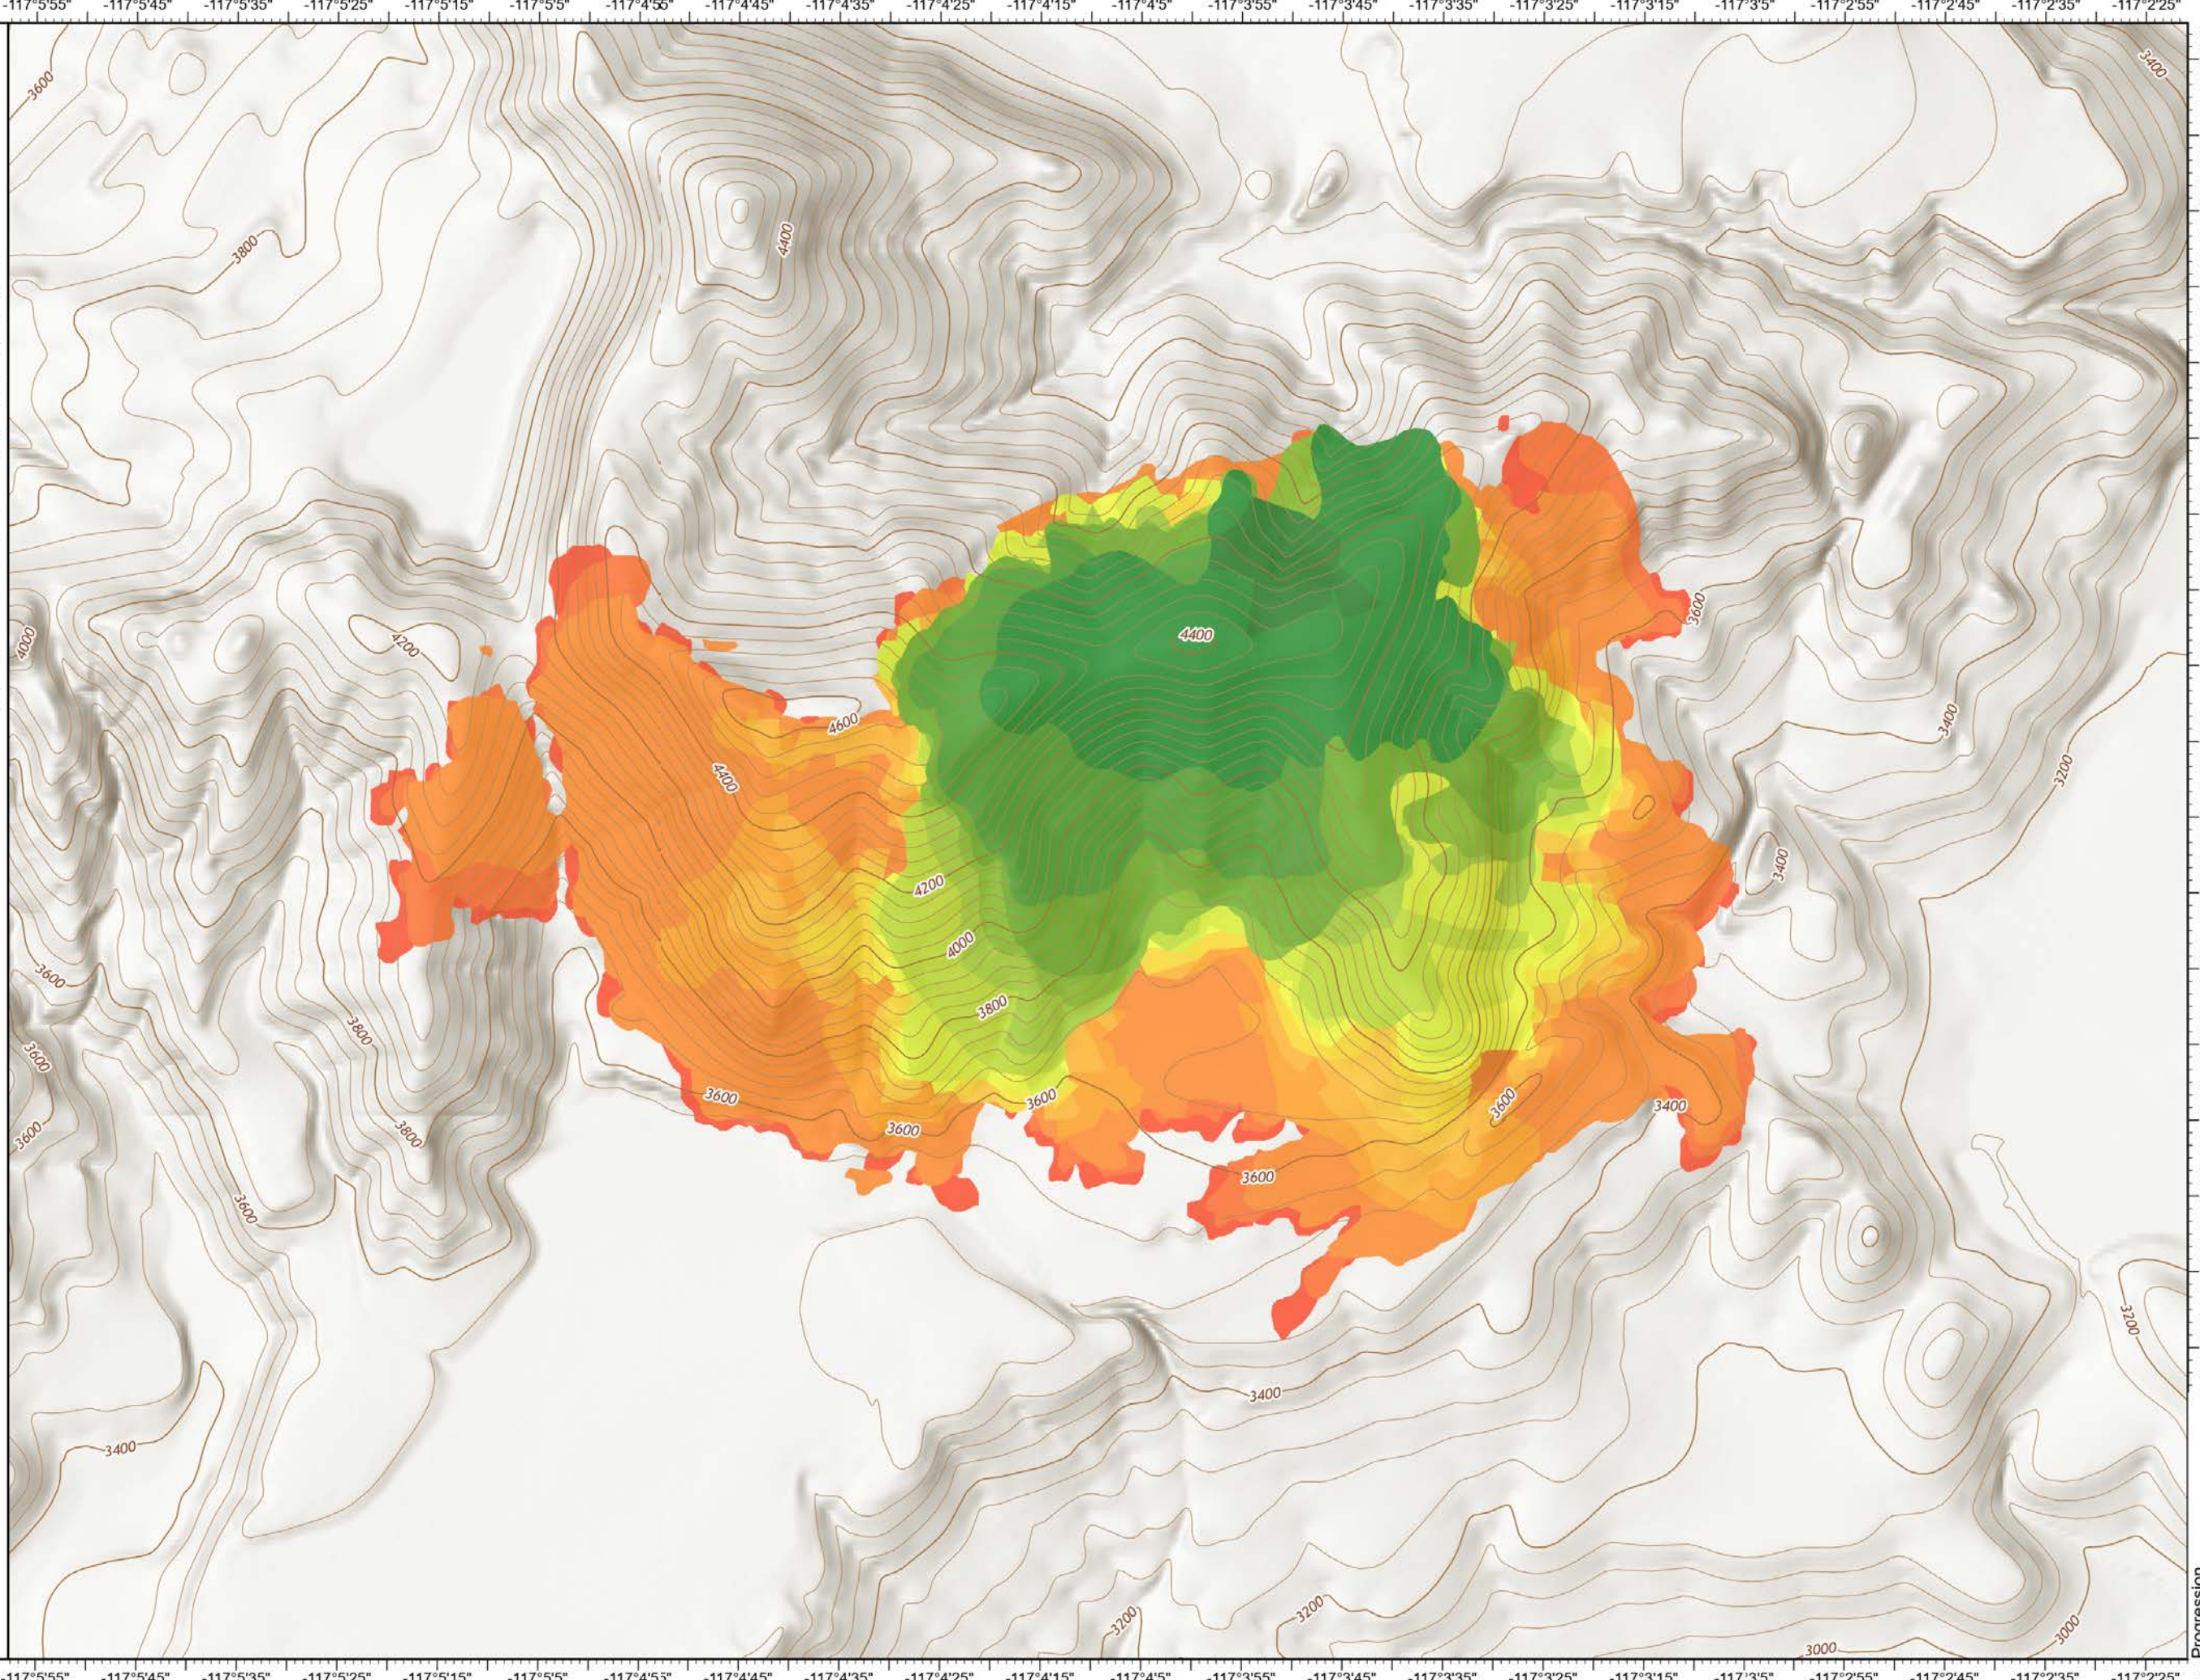

Progression

Diamond Watch
ID-IPF-000212
763 acres
8/21/2022

20220715 @ 1938	13ac	+13ac
20220803 @ 2304	120ac	+107ac
20220805 @ 2351	176ac	+56ac
20220807 @ 0034	230ac	+54ac
20220808 @ 0022	251ac	+21ac
20220808 @ 2258	270ac	+19ac
20220809 @ 2328	302ac	+32ac
20220810 @ 2315	341ac	+39ac
20220811 @ 2315	353ac	+12ac
20220812 @ 2216	359ac	+6ac
20220813 @ 2125	375ac	+16ac
20220814 @ 2137	391ac	+16ac
20220815 @ 2112	422ac	+31ac
20220816 @ 2242	476ac	+54ac
20220818 @ 2226	701ac	+225ac
20220819 @ 2158	736ac	+35ac
20220820 @ 2224	763ac	+27ac

Scale: 1:12,500

48° Progression