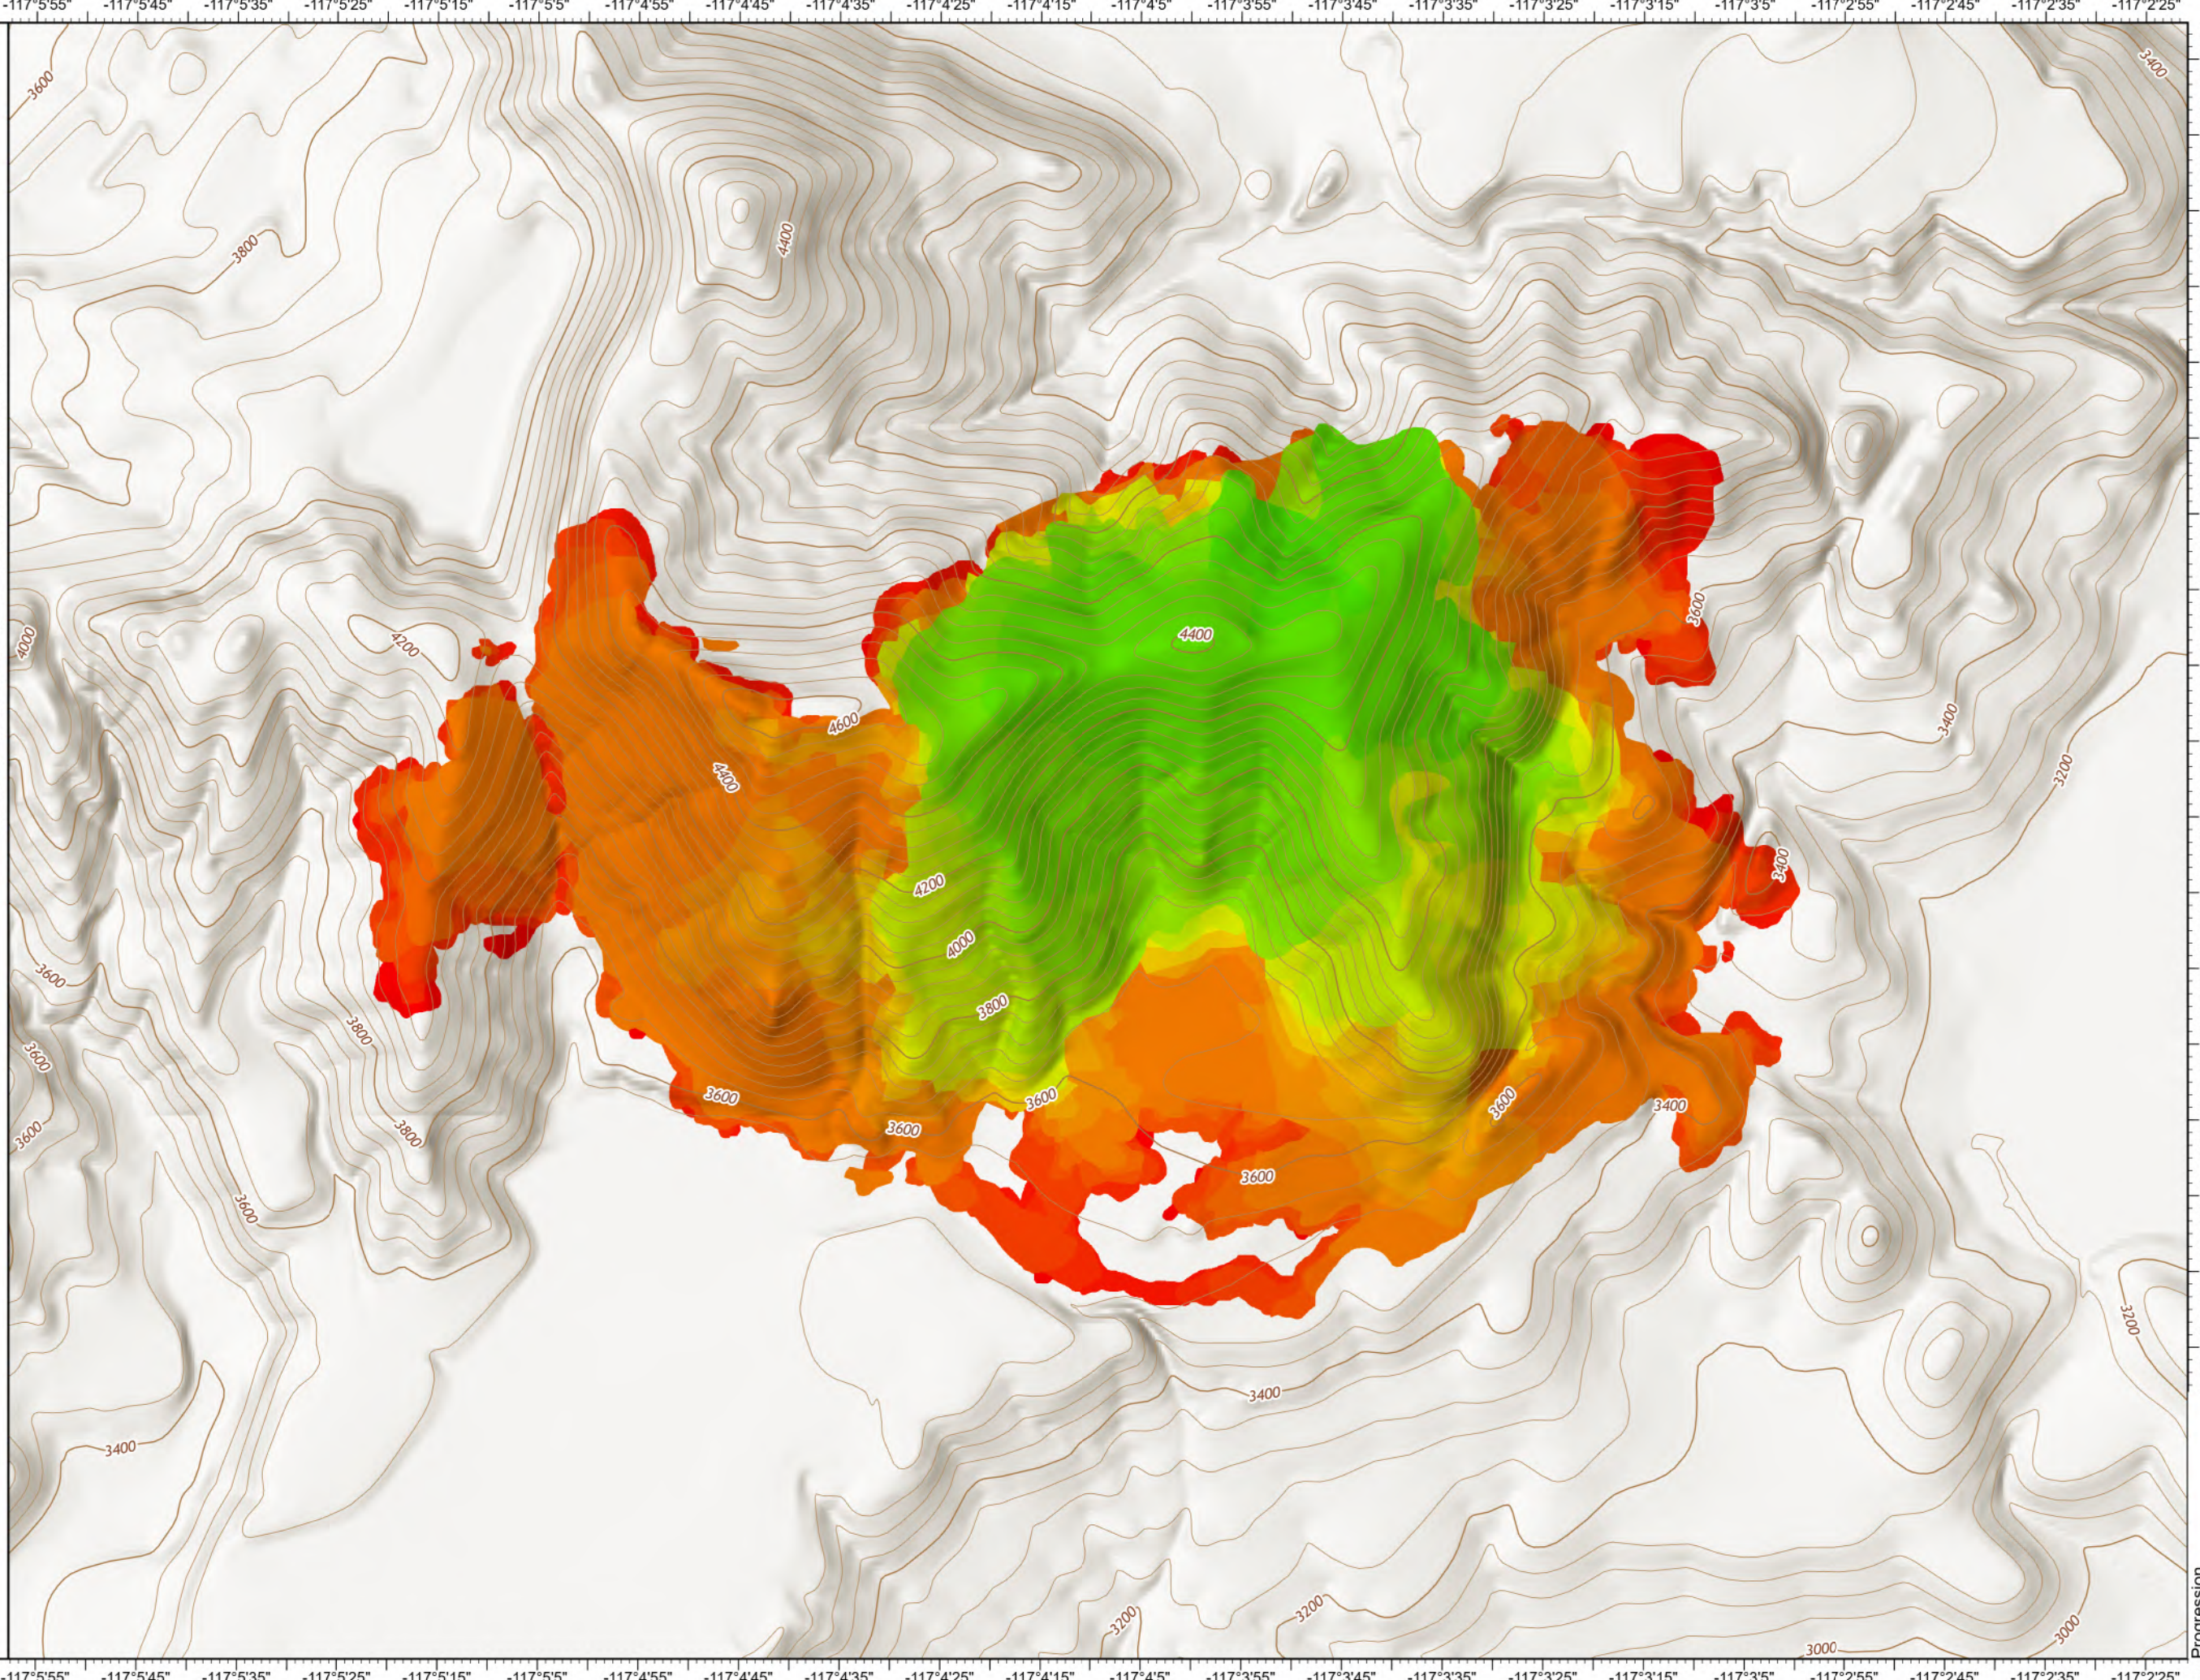

Progression

Diamond Watch
ID-IPF-000212
832 acres
8/26/2022

20220715 @ 1938	13ac	+13ac
20220803 @ 2304	120ac	+107ac
20220805 @ 2351	176ac	+56ac
20220807 @ 0034	230ac	+54ac
20220808 @ 0022	251ac	+21ac
20220808 @ 2258	270ac	+19ac
20220809 @ 2328	302ac	+32ac
20220810 @ 2315	341ac	+39ac
20220811 @ 2315	353ac	+12ac
20220812 @ 2216	359ac	+6ac
20220813 @ 2125	375ac	+16ac
20220814 @ 2137	391ac	+16ac
20220815 @ 2112	422ac	+31ac
20220816 @ 2242	476ac	+54ac
20220818 @ 2226	700ac	+224ac
20220819 @ 2158	735ac	+35ac
20220820 @ 2224	762ac	+27ac
20220821 @ 2105	792ac	+30ac
20220822 @ 2127	813ac	+21ac
20220823 @ 2129	826ac	+13ac
20220825 @ 2219	832ac	+6ac

Scale: 1:12,500

48° Progression