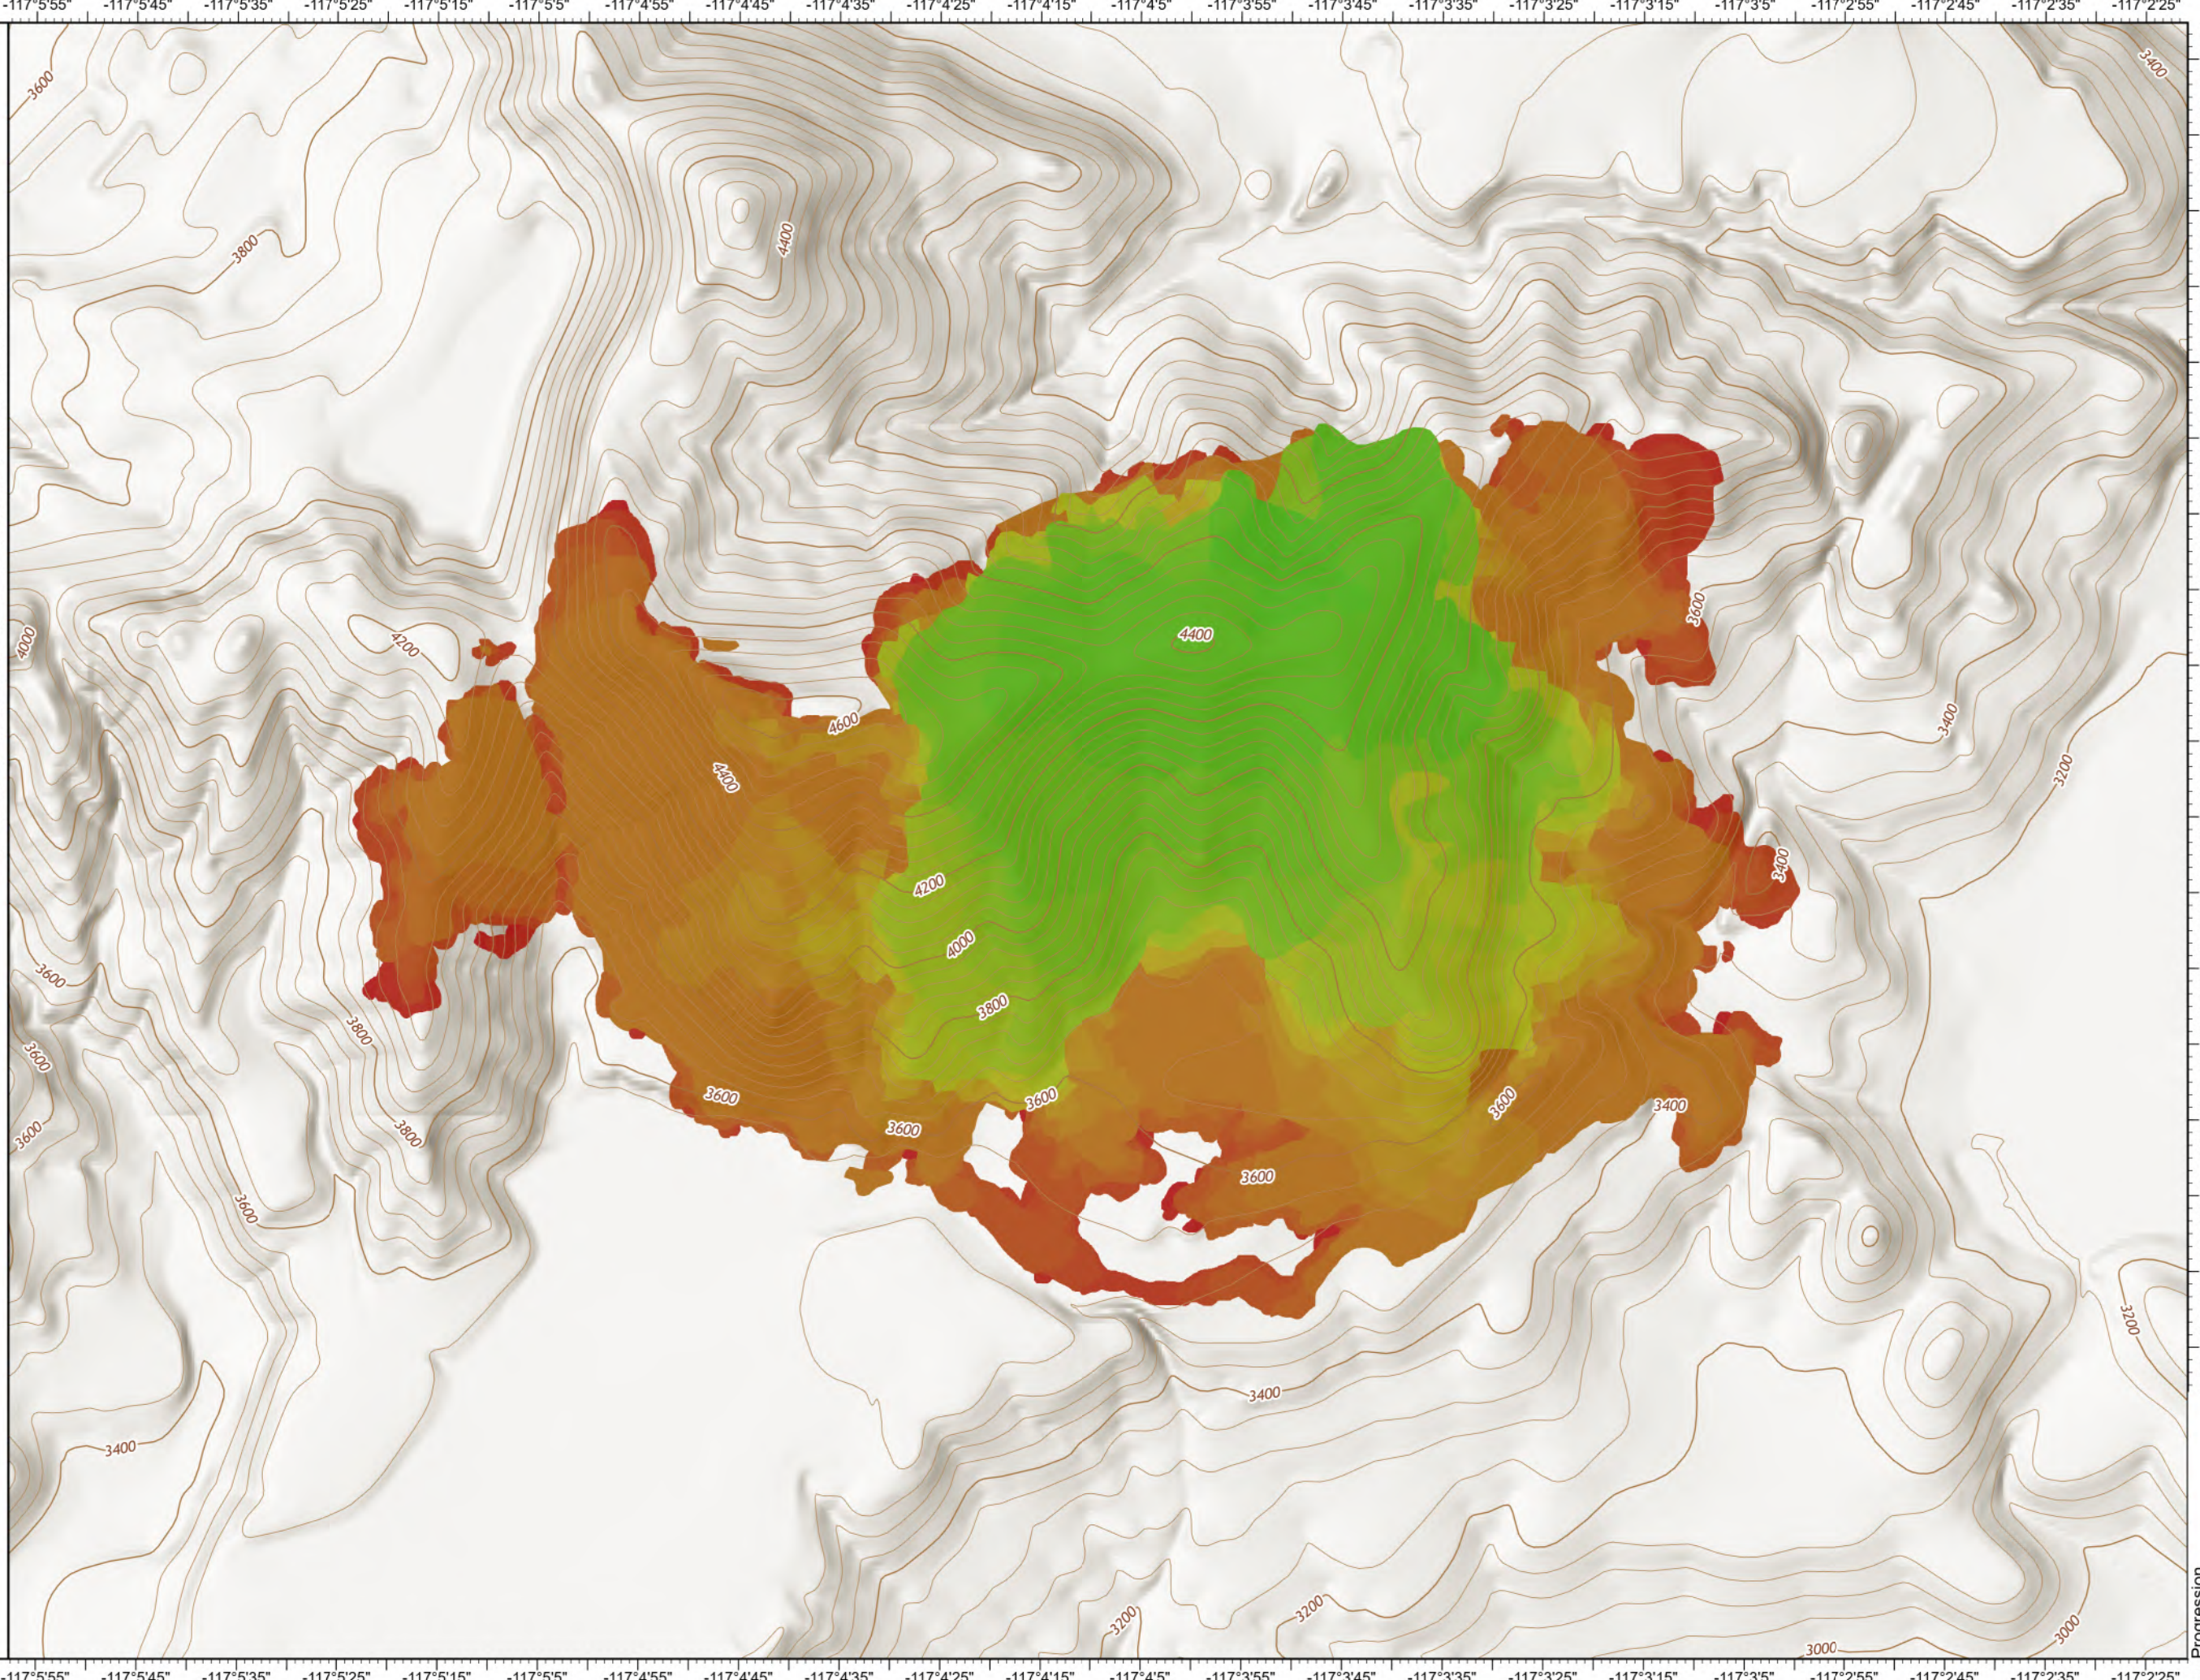

Progression

Diamond Watch
ID-IPF-000212
833 acres
8/28/2022

20220715 @ 1938	13ac	+13ac
20220803 @ 2304	120ac	+107ac
20220805 @ 2351	176ac	+56ac
20220807 @ 0034	230ac	+54ac
20220808 @ 0022	251ac	+21ac
20220808 @ 2258	270ac	+19ac
20220809 @ 2328	302ac	+32ac
20220810 @ 2315	341ac	+39ac
20220811 @ 2315	353ac	+12ac
20220812 @ 2216	359ac	+6ac
20220813 @ 2125	375ac	+16ac
20220814 @ 2137	391ac	+16ac
20220815 @ 2112	422ac	+31ac
20220816 @ 2242	476ac	+54ac
20220818 @ 2226	700ac	+224ac
20220819 @ 2158	735ac	+35ac
20220820 @ 2224	762ac	+27ac
20220821 @ 2105	792ac	+30ac
20220822 @ 2127	813ac	+21ac
20220823 @ 2129	826ac	+13ac
20220825 @ 2219	832ac	+6ac
20220826 @ 2212	833ac	+1ac

NR Remote Incident
Support
8/28/2022 0836
North American 1983
Datum Lat,Long Grid

48° Progression