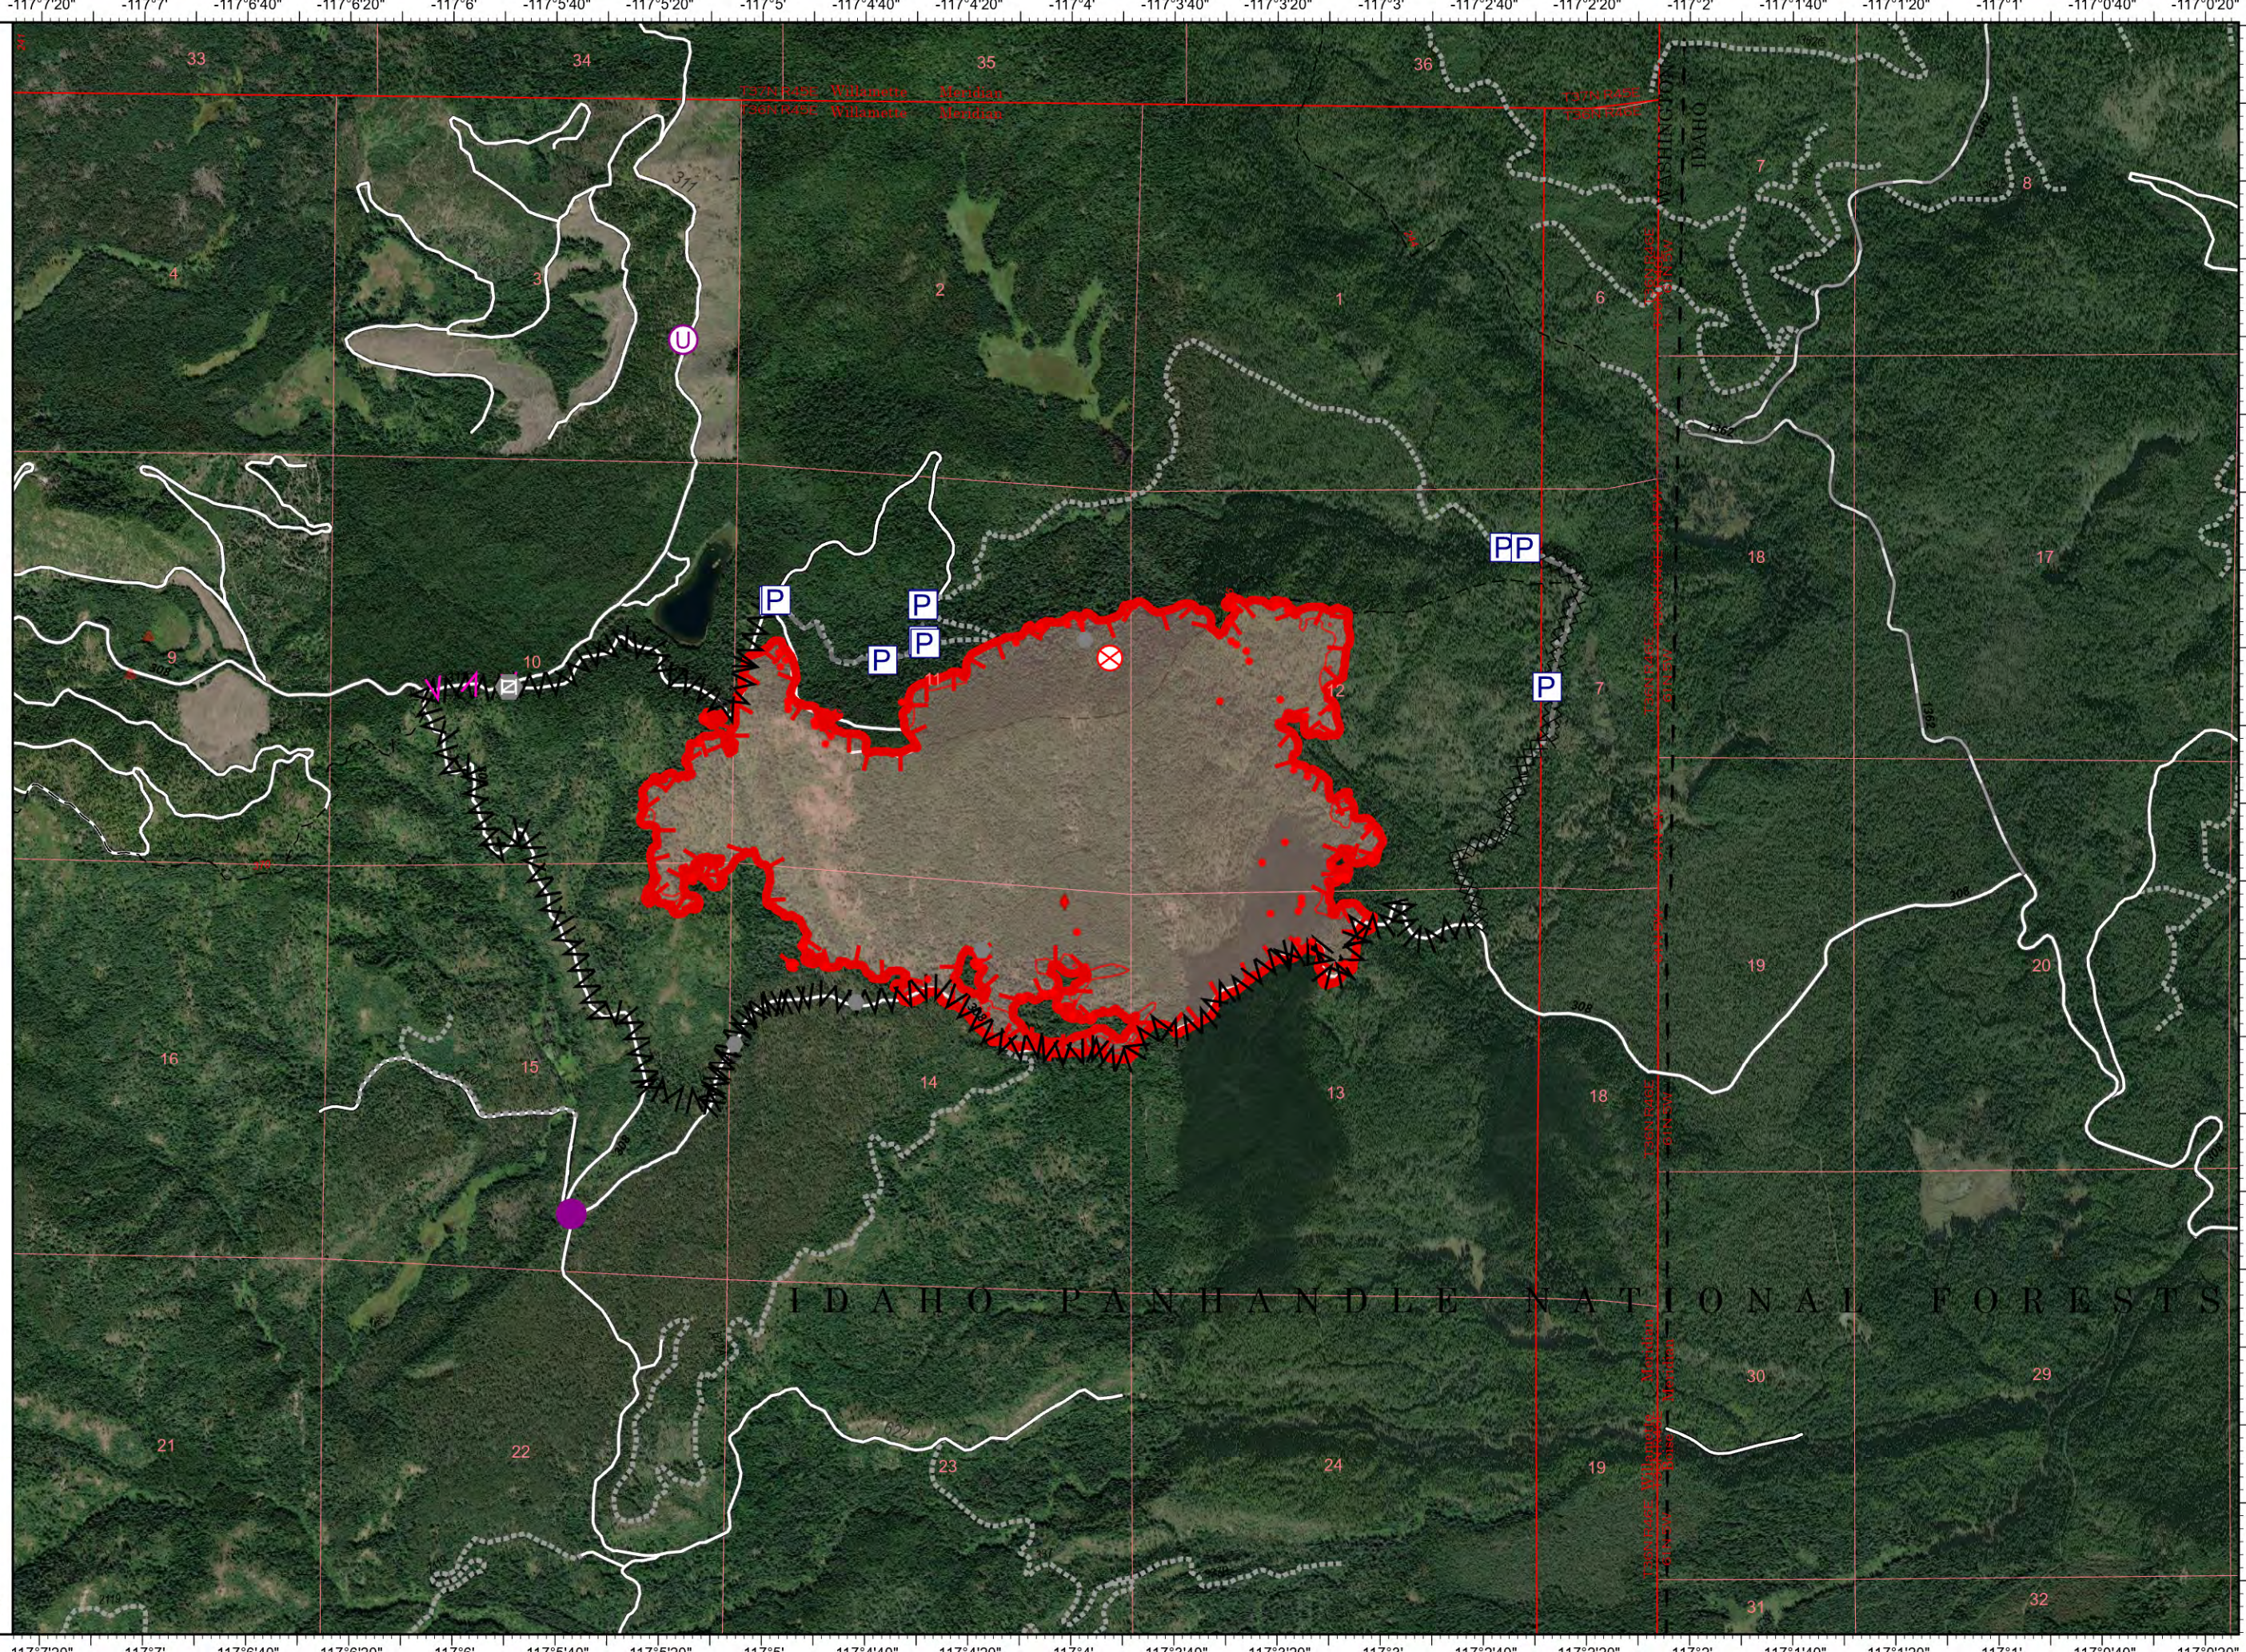

Ops

Diamond Watch
ID-IPF-000212
844 acres

9/2/2022

Acres from IR on 09/1/2022 2103

- Pump
- Water Tank
- Helispot
- Unimproved Landing Area
- Fire Origin
- Other
- Gate
- IR Isolated Heat Source
- Possible IR Heat Source
- Completed Dozer Line
- Completed Fuel Break
- Planned Fuel Break
- Other
- IR Heat Perimeter
- IR Intense Heat
- IR Scattered Heat
- Wildfire Daily Fire Perimeter
- Gravel Road
- Dirt Road
- Unimproved Road
- Forest Service Roads Closed
- Trail
- Administrative FS Boundary

Scale: 1:24,000

NRI Remote Incident Support
9/2/2022 0651
North American 1983
Datum: LatLong Grid