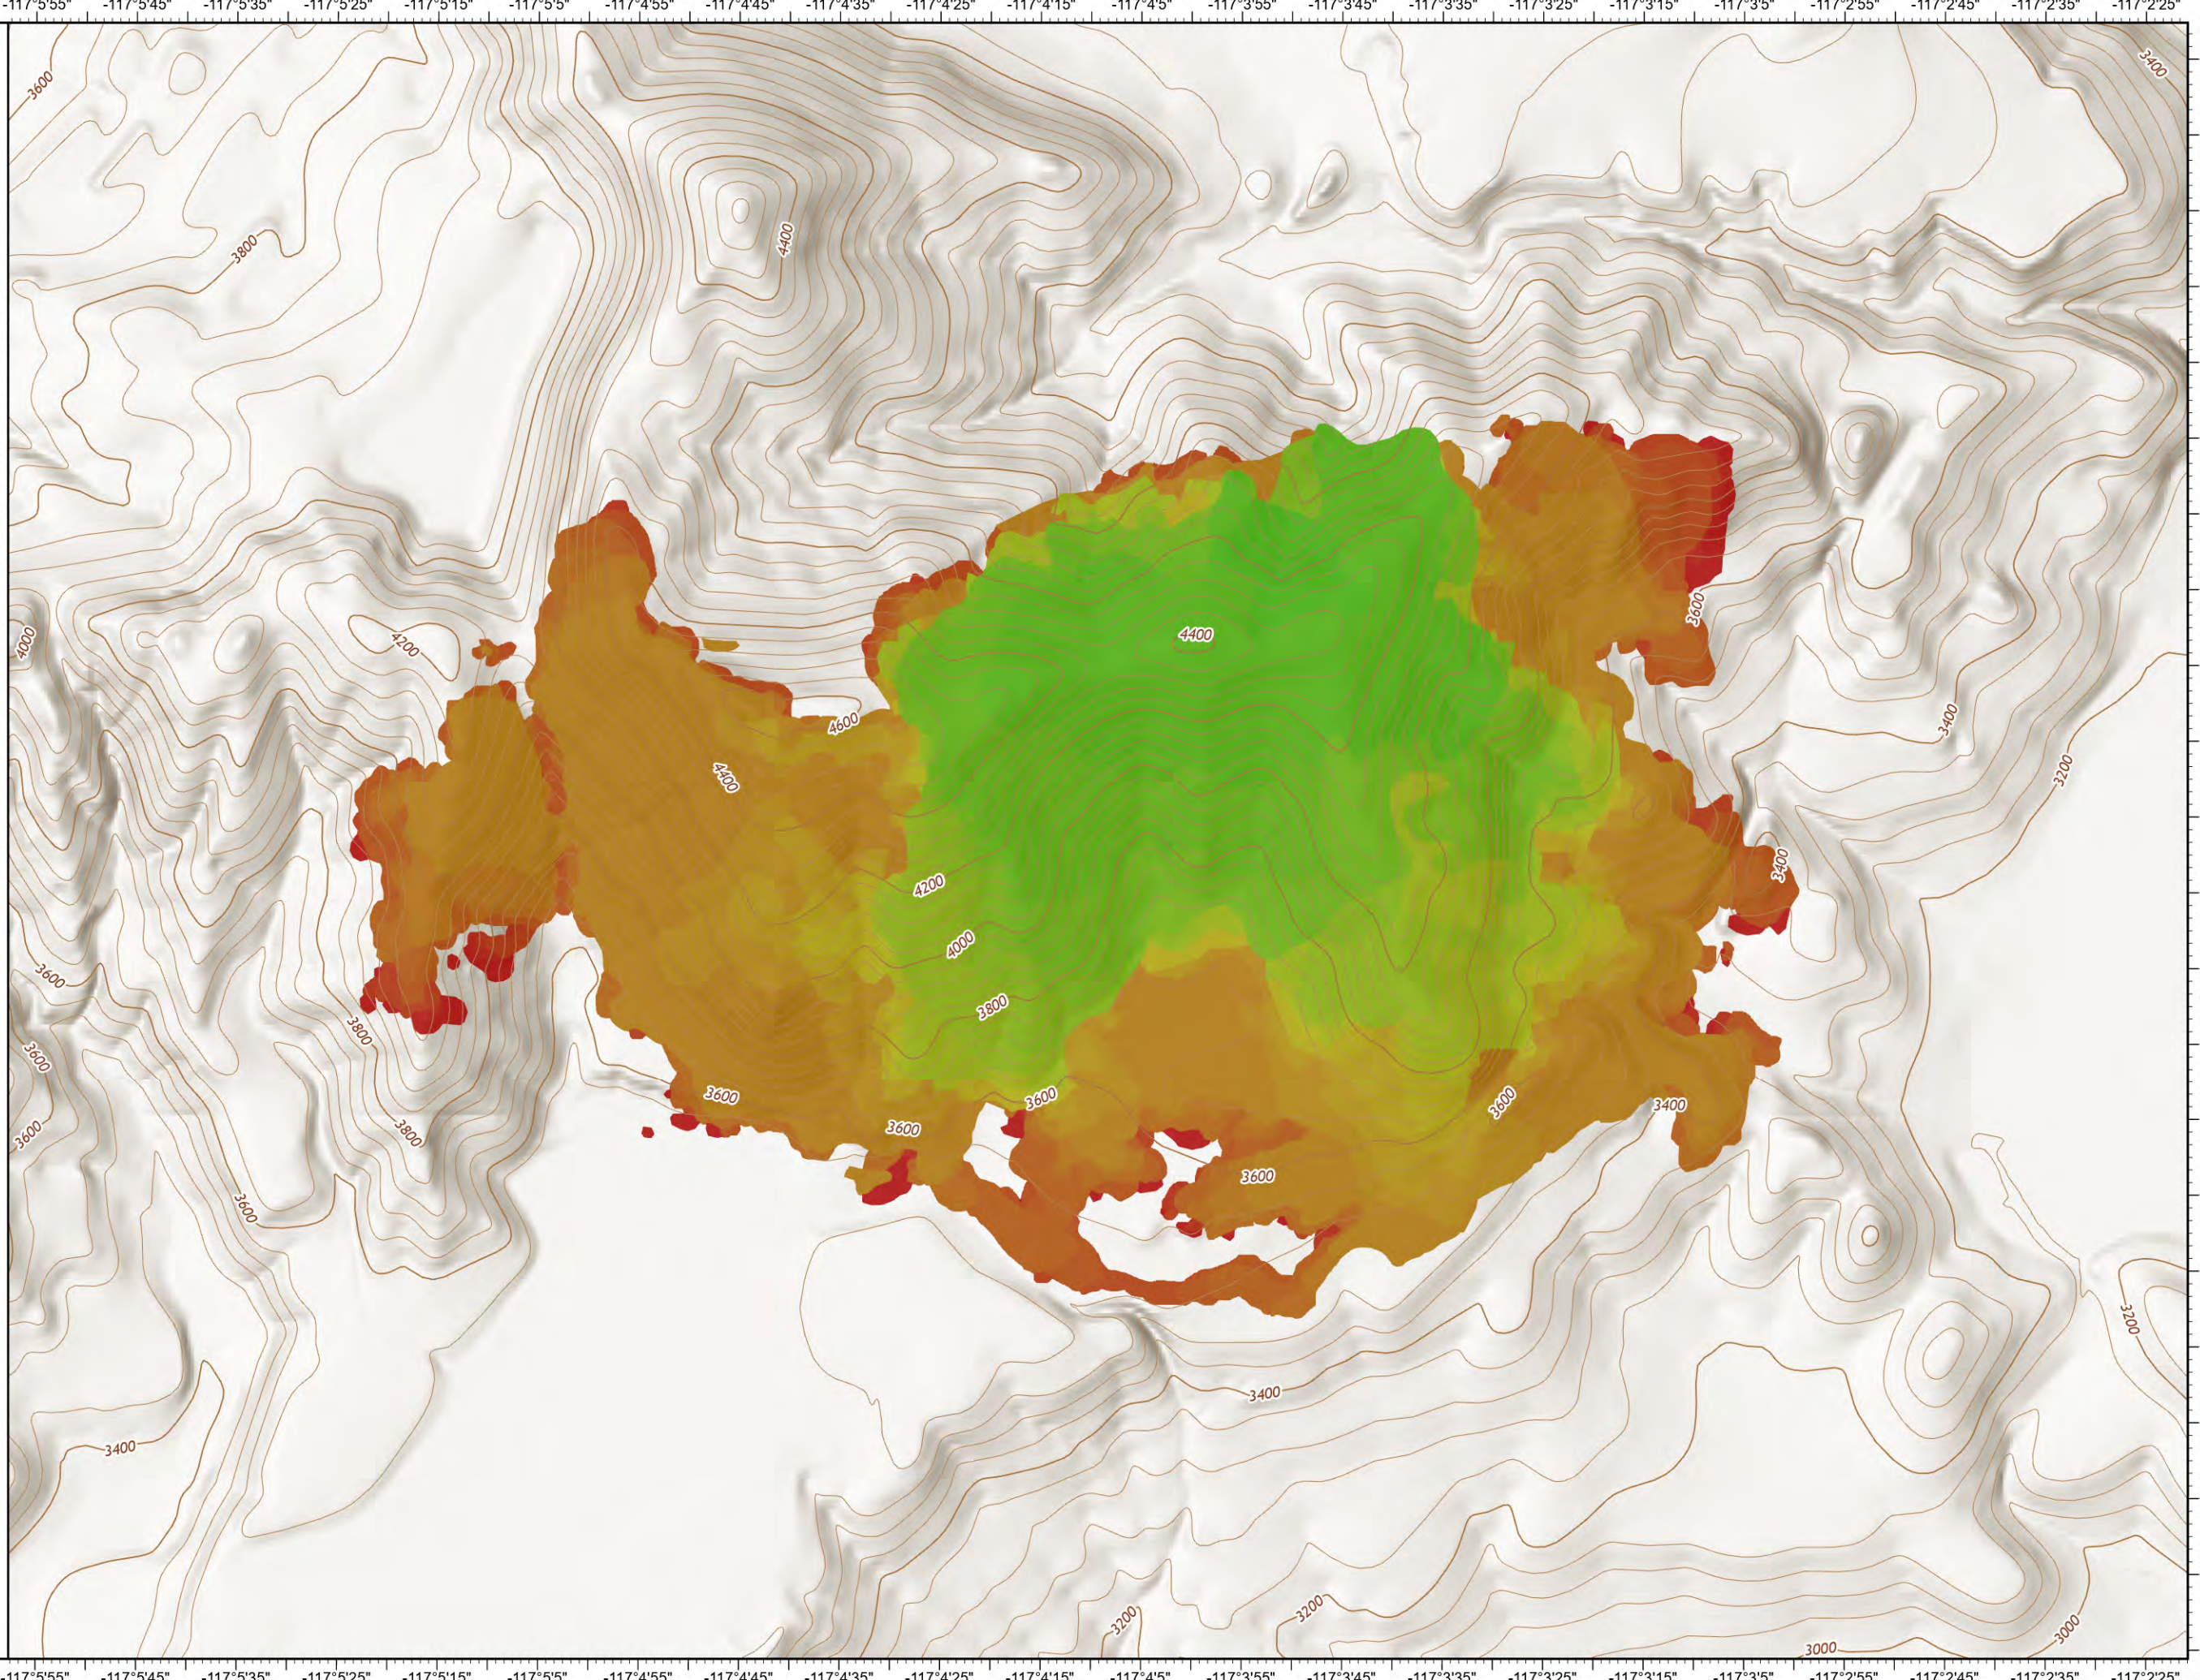

Diamond Watch
 ID-IPF-000212
 844 acres
 9/2/2022

20220715 @ 1938	13ac	+13ac
20220803 @ 2304	120ac	+107ac
20220805 @ 2351	176ac	+56ac
20220807 @ 0034	230ac	+54ac
20220808 @ 0022	251ac	+21ac
20220808 @ 2258	270ac	+19ac
20220809 @ 2328	302ac	+32ac
20220810 @ 2315	341ac	+39ac
20220811 @ 2315	353ac	+12ac
20220812 @ 2216	359ac	+6ac
20220813 @ 2125	375ac	+16ac
20220814 @ 2137	391ac	+16ac
20220815 @ 2112	422ac	+31ac
20220816 @ 2242	476ac	+54ac
20220818 @ 2226	700ac	+224ac
20220819 @ 2158	735ac	+35ac
20220820 @ 2224	762ac	+27ac
20220821 @ 2105	792ac	+30ac
20220822 @ 2127	813ac	+21ac
20220823 @ 2129	826ac	+13ac
20220825 @ 2219	832ac	+6ac
20220826 @ 2212	833ac	+1ac
20220829 @ 2307	835ac	+2ac
20220901 @ 2103	844ac	+9ac

Scale: 1:12,500