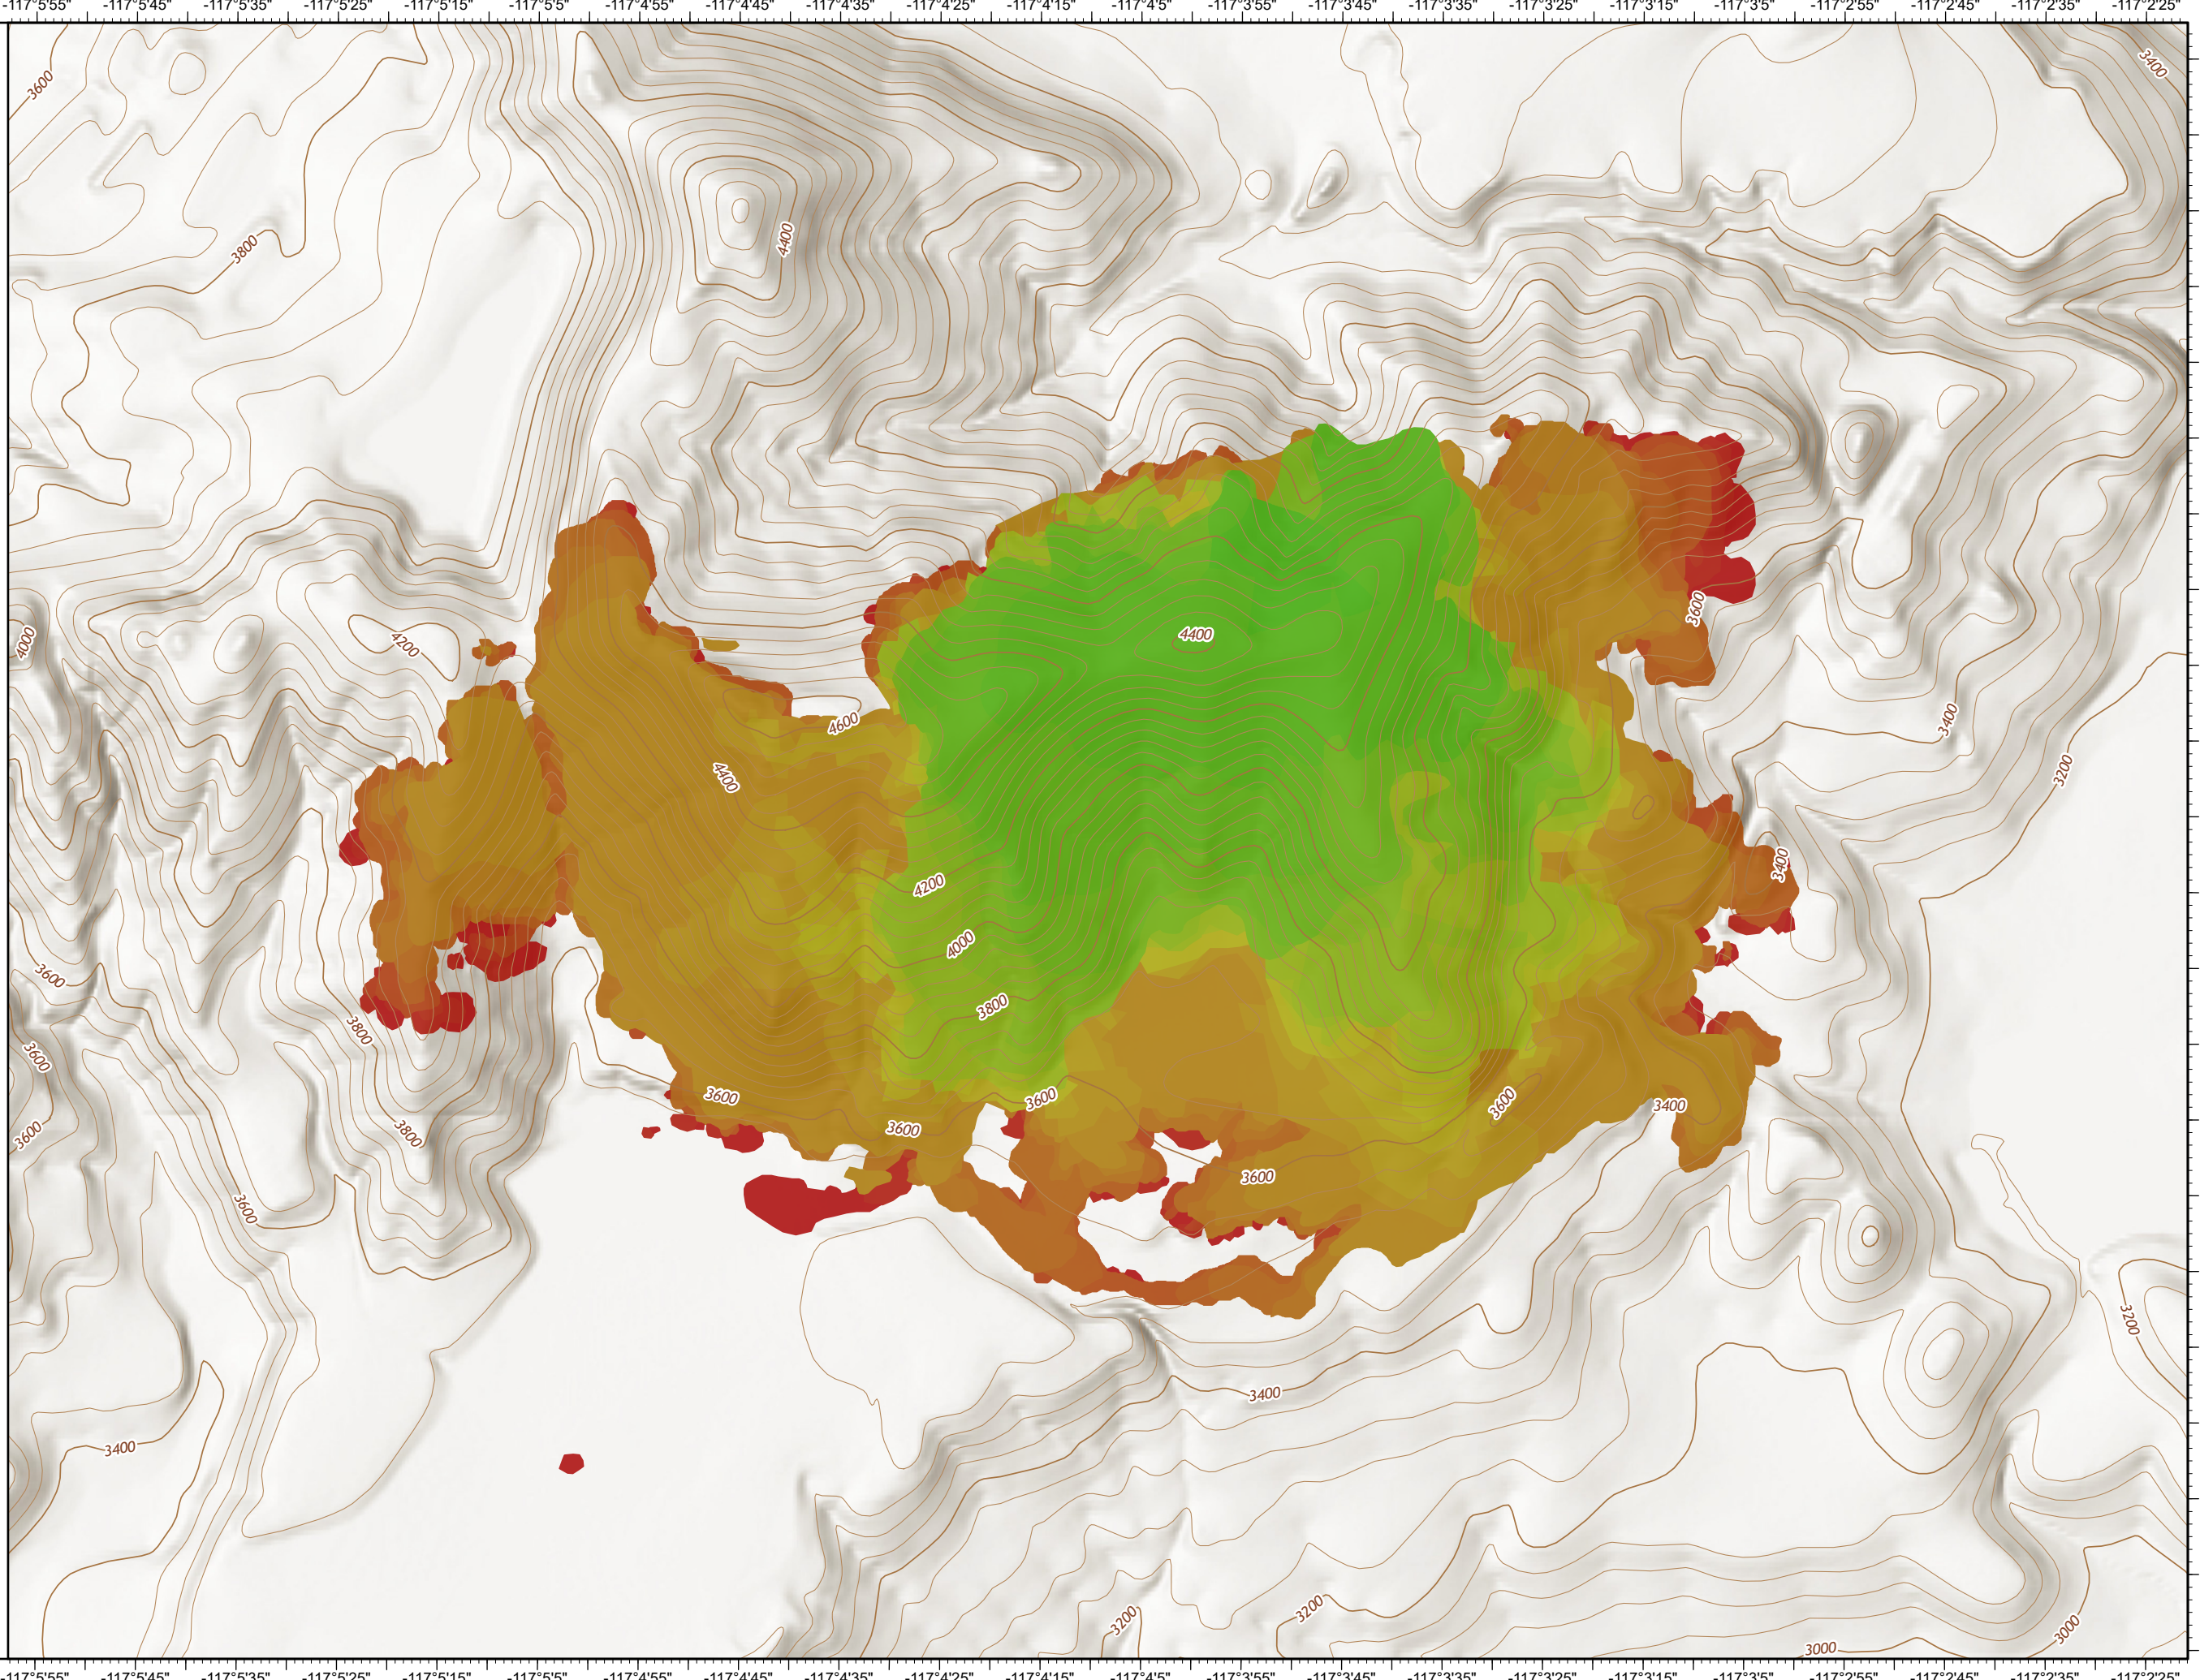

Diamond Watch
 ID-IPF-000212
 858 acres
 9/3/2022

20220715 @ 1938	13ac	+13ac
20220803 @ 2304	120ac	+107ac
20220805 @ 2351	176ac	+56ac
20220807 @ 0034	230ac	+54ac
20220808 @ 0022	251ac	+21ac
20220808 @ 2258	270ac	+19ac
20220809 @ 2328	302ac	+32ac
20220810 @ 2315	341ac	+39ac
20220811 @ 2315	353ac	+12ac
20220812 @ 2216	359ac	+6ac
20220813 @ 2125	375ac	+16ac
20220814 @ 2137	391ac	+16ac
20220815 @ 2112	422ac	+31ac
20220816 @ 2242	476ac	+54ac
20220818 @ 2226	700ac	+224ac
20220819 @ 2158	735ac	+35ac
20220820 @ 2224	762ac	+27ac
20220821 @ 2105	792ac	+30ac
20220822 @ 2127	813ac	+21ac
20220823 @ 2129	826ac	+13ac
20220825 @ 2219	832ac	+6ac
20220826 @ 2212	833ac	+1ac
20220829 @ 2307	835ac	+2ac
20220901 @ 2103	844ac	+9ac
20220902 @ 2142	858ac	+14ac

Scale: 1:12,500