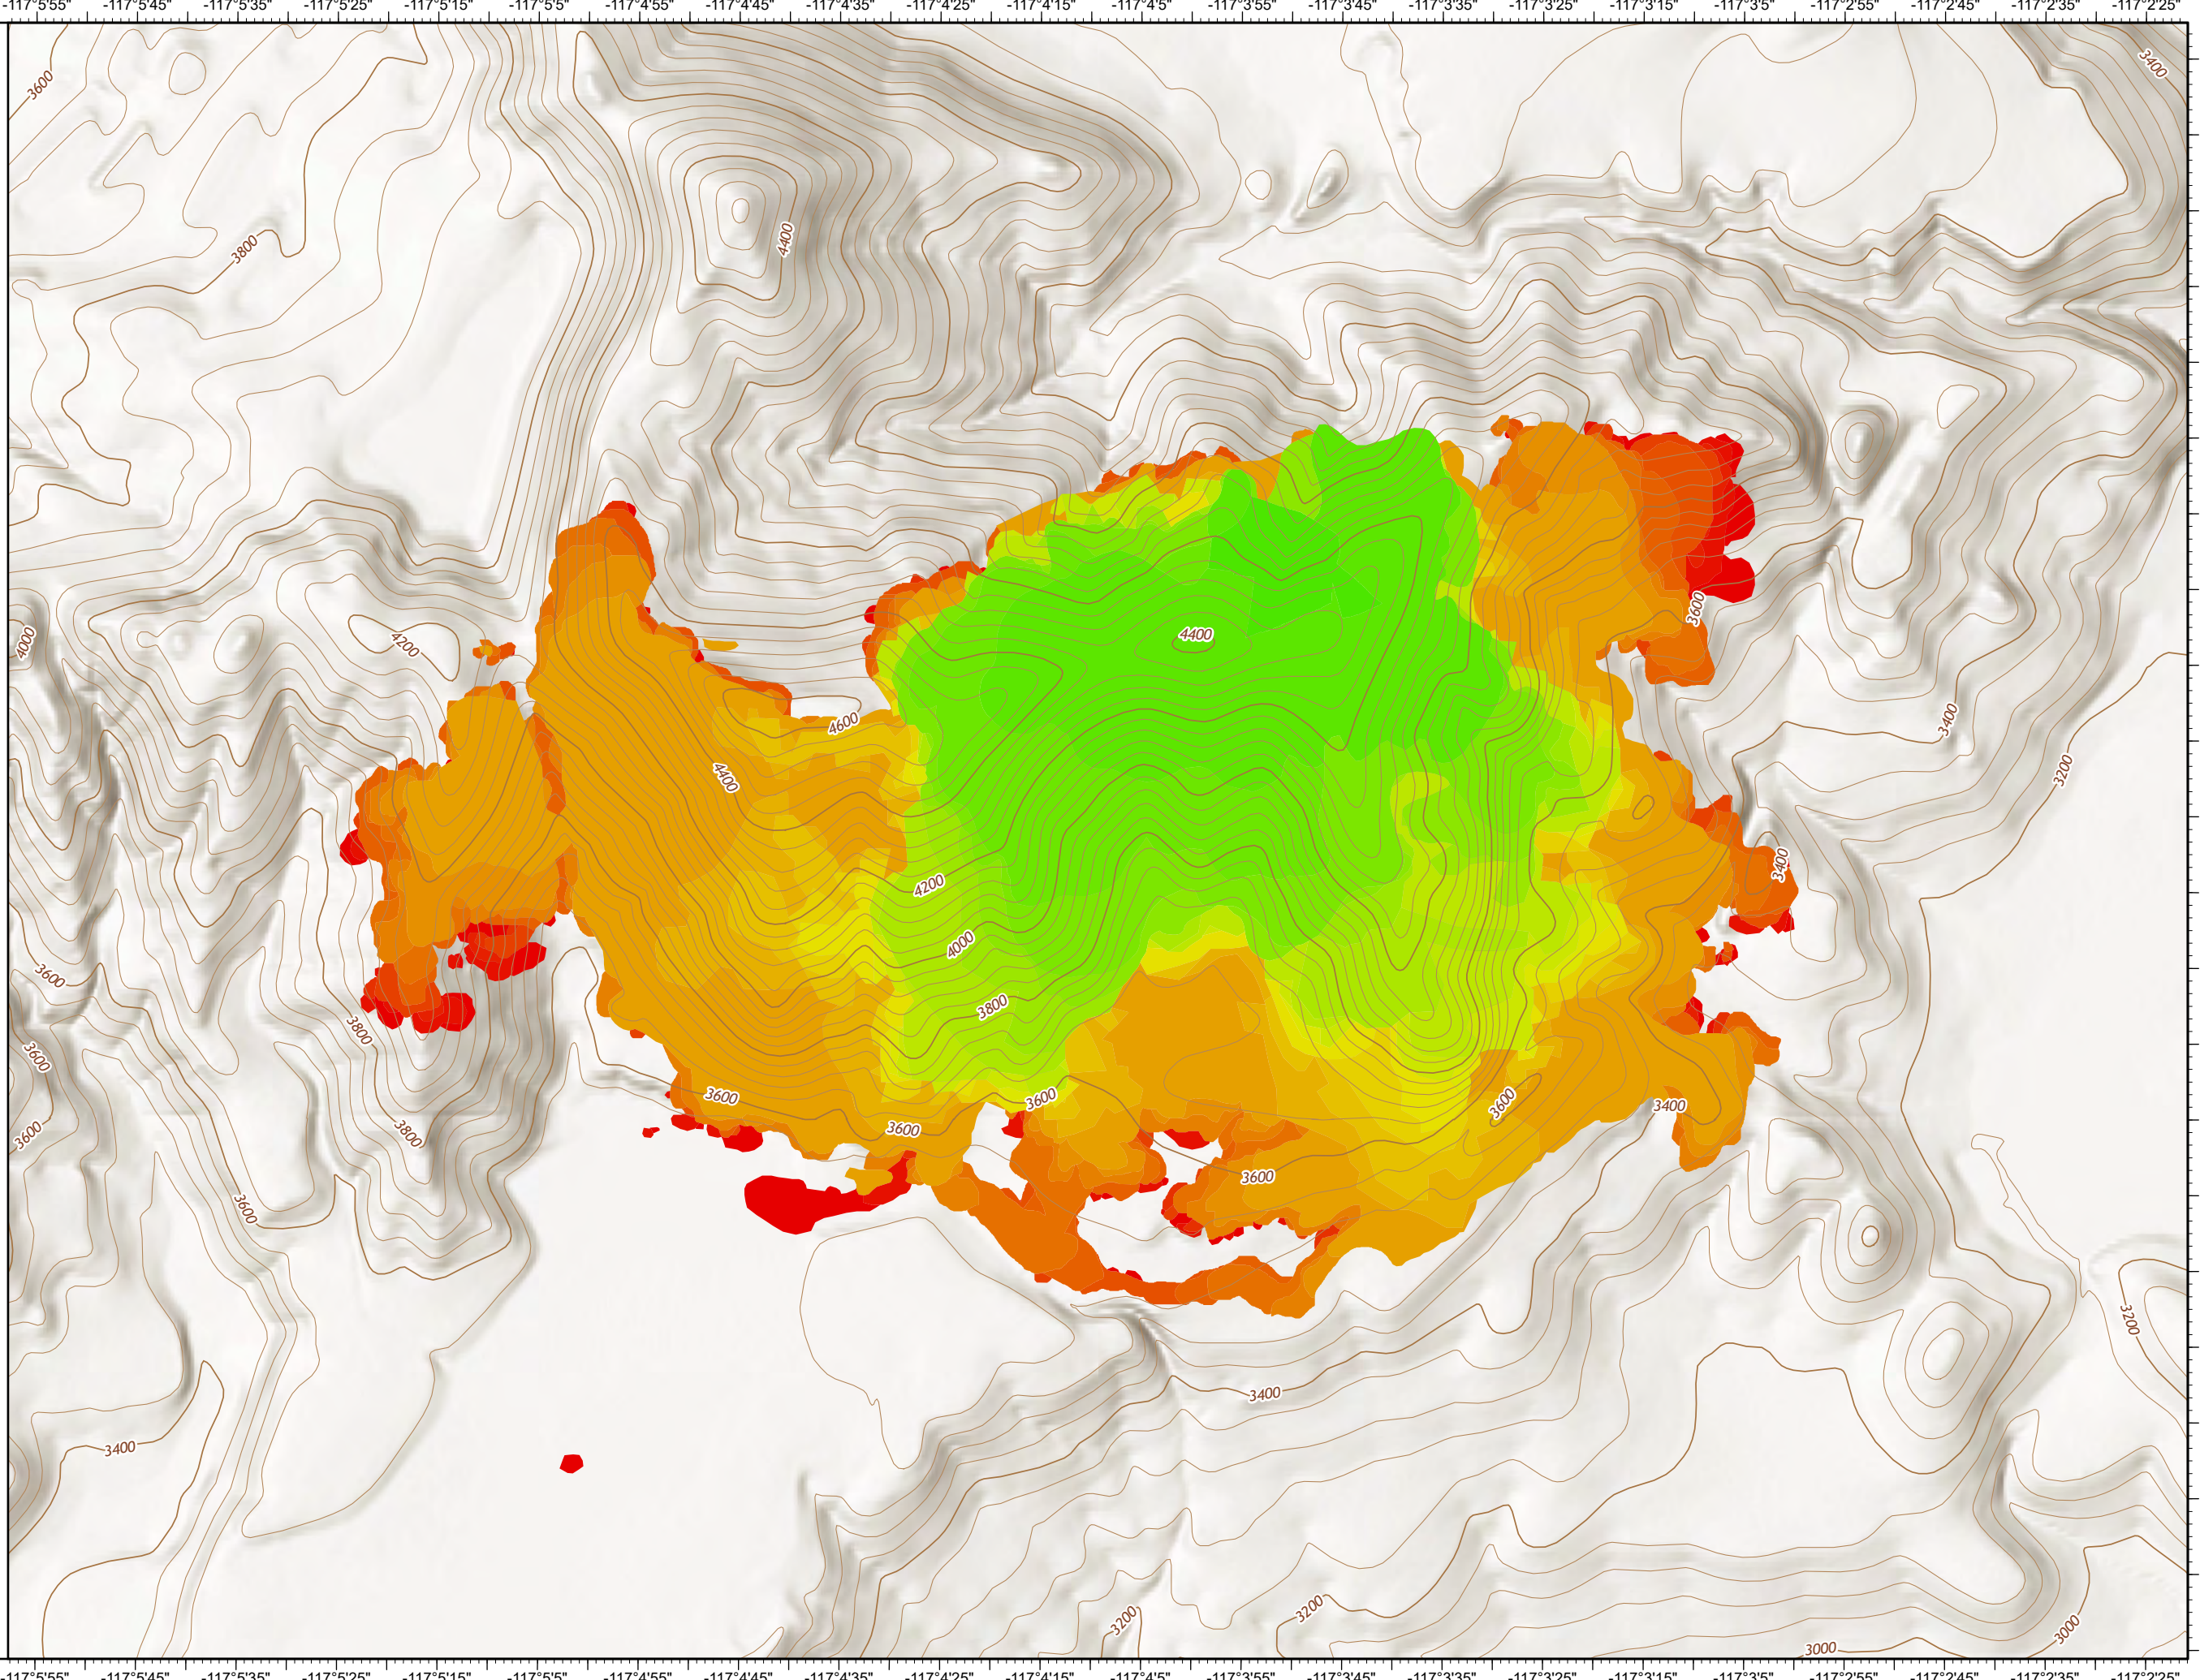

Diamond Watch  
 ID-IPF-000212  
 877 acres  
 9/4/2022

20220715 @ 1938	13ac	+13ac
20220803 @ 2304	120ac	+107ac
20220805 @ 2351	176ac	+56ac
20220807 @ 0034	230ac	+54ac
20220808 @ 0022	251ac	+21ac
20220808 @ 2258	270ac	+19ac
20220809 @ 2328	302ac	+32ac
20220810 @ 2315	341ac	+39ac
20220811 @ 2315	353ac	+12ac
20220812 @ 2216	359ac	+6ac
20220813 @ 2125	375ac	+16ac
20220814 @ 2137	391ac	+16ac
20220815 @ 2112	422ac	+31ac
20220816 @ 2242	476ac	+54ac
20220818 @ 2226	700ac	+224ac
20220819 @ 2158	735ac	+35ac
20220820 @ 2224	762ac	+27ac
20220821 @ 2105	792ac	+30ac
20220822 @ 2127	813ac	+21ac
20220823 @ 2129	826ac	+13ac
20220825 @ 2219	832ac	+6ac
20220826 @ 2212	833ac	+1ac
20220829 @ 2307	835ac	+2ac
20220901 @ 2103	844ac	+9ac
20220902 @ 2142	858ac	+14ac

Scale: 1:12,500