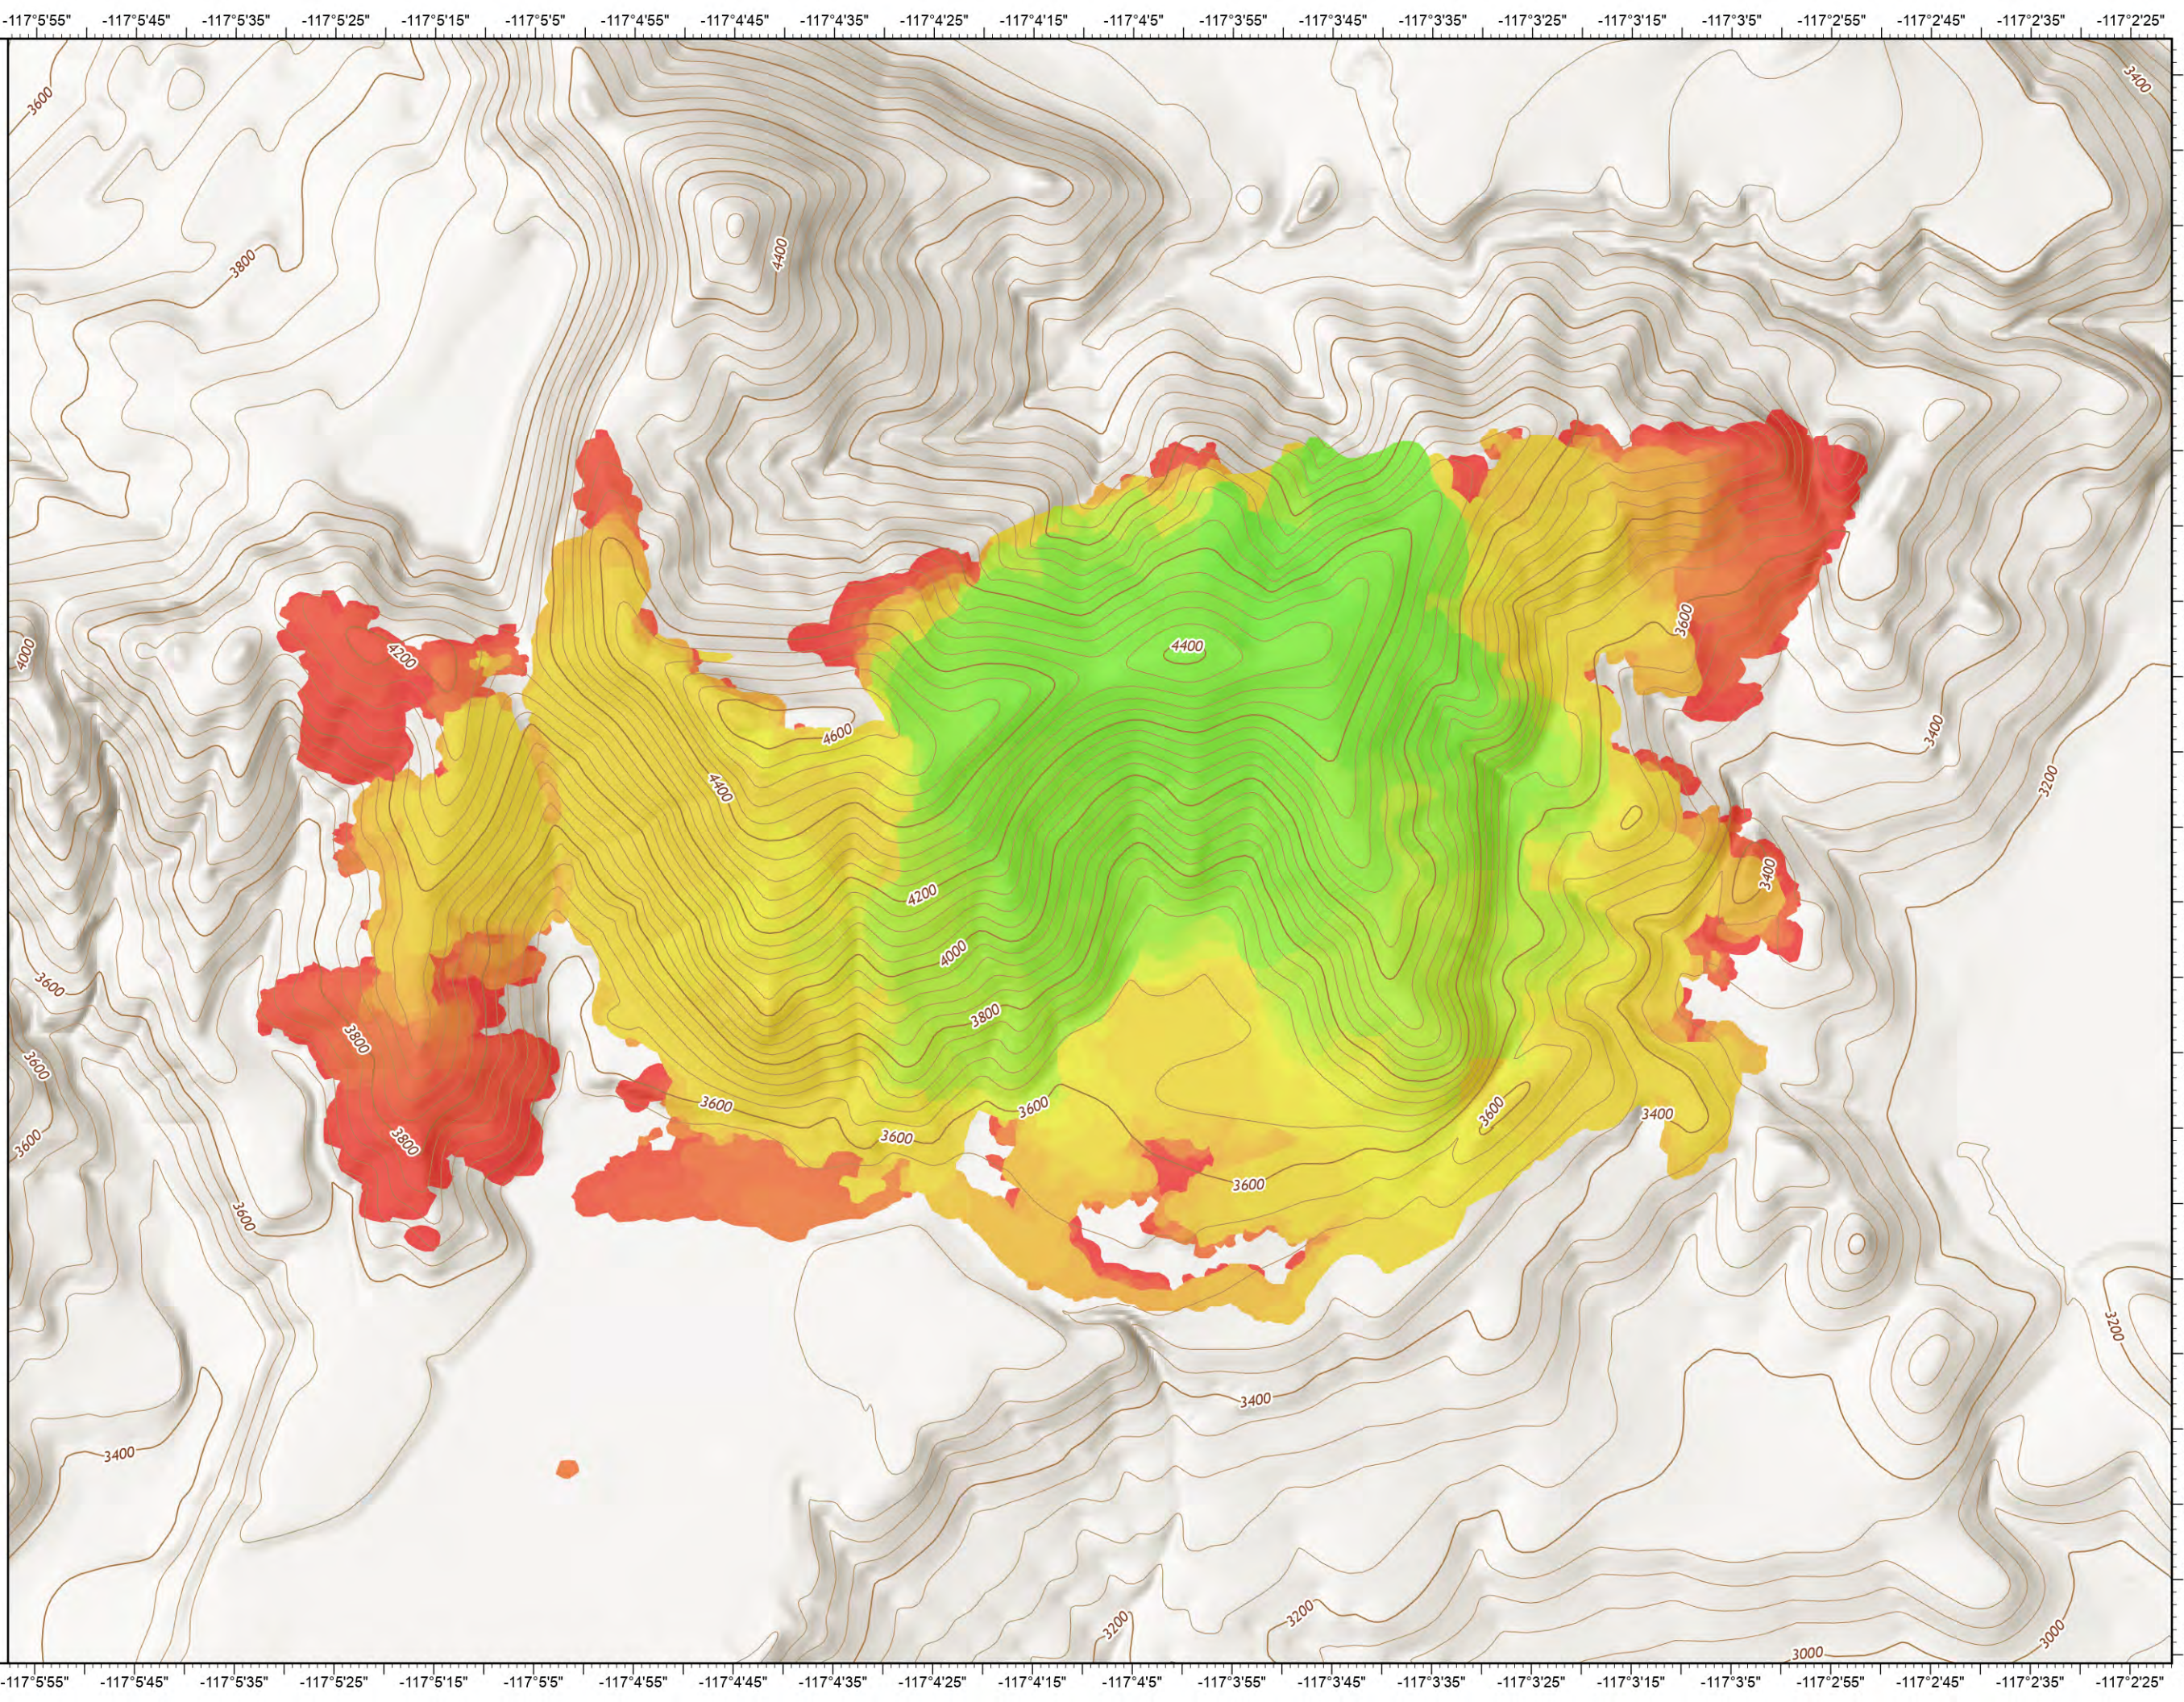

Diamond Watch ID-IPF-000212 1011 acres

9/10/2022

| | | |
|-----------------|---------|--------|
| 20220715 @ 1938 | 13ac | +13ac |
| 20220803 @ 2304 | 120ac | +107ac |
| 20220805 @ 2351 | 176ac | +56ac |
| 20220807 @ 0034 | 230ac | +54ac |
| 20220808 @ 0022 | 251ac | +21ac |
| 20220808 @ 2258 | 270ac | +19ac |
| 20220809 @ 2328 | 302ac | +32ac |
| 20220810 @ 2315 | 341ac | +39ac |
| 20220811 @ 2315 | 353ac | +12ac |
| 20220812 @ 2216 | 359ac | +6ac |
| 20220813 @ 2125 | 375ac | +16ac |
| 20220814 @ 2137 | 391ac | +16ac |
| 20220815 @ 2112 | 422ac | +31ac |
| 20220816 @ 2242 | 476ac | +54ac |
| 20220818 @ 2226 | 700ac | +224ac |
| 20220819 @ 2158 | 735ac | +35ac |
| 20220820 @ 2224 | 762ac | +27ac |
| 20220821 @ 2105 | 792ac | +30ac |
| 20220822 @ 2127 | 813ac | +21ac |
| 20220823 @ 2129 | 826ac | +13ac |
| 20220825 @ 2219 | 832ac | +6ac |
| 20220826 @ 2212 | 833ac | +1ac |
| 20220829 @ 2307 | 835ac | +2ac |
| 20220901 @ 2103 | 844ac | +9ac |
| 20220902 @ 2142 | 858ac | +14ac |
| 20220903 @ 2302 | 877ac | +19ac |
| 20220904 @ 2221 | 893ac | +16ac |
| 20220905 @ 2041 | 914ac | +21ac |
| 20220907 @ 2019 | 957ac | +43ac |
| 20220908 @ 2048 | 986ac | +29ac |
| 20220909 @ 2044 | 1,011ac | +25ac |

0 0.25

Miles

Scale: 1:12,500