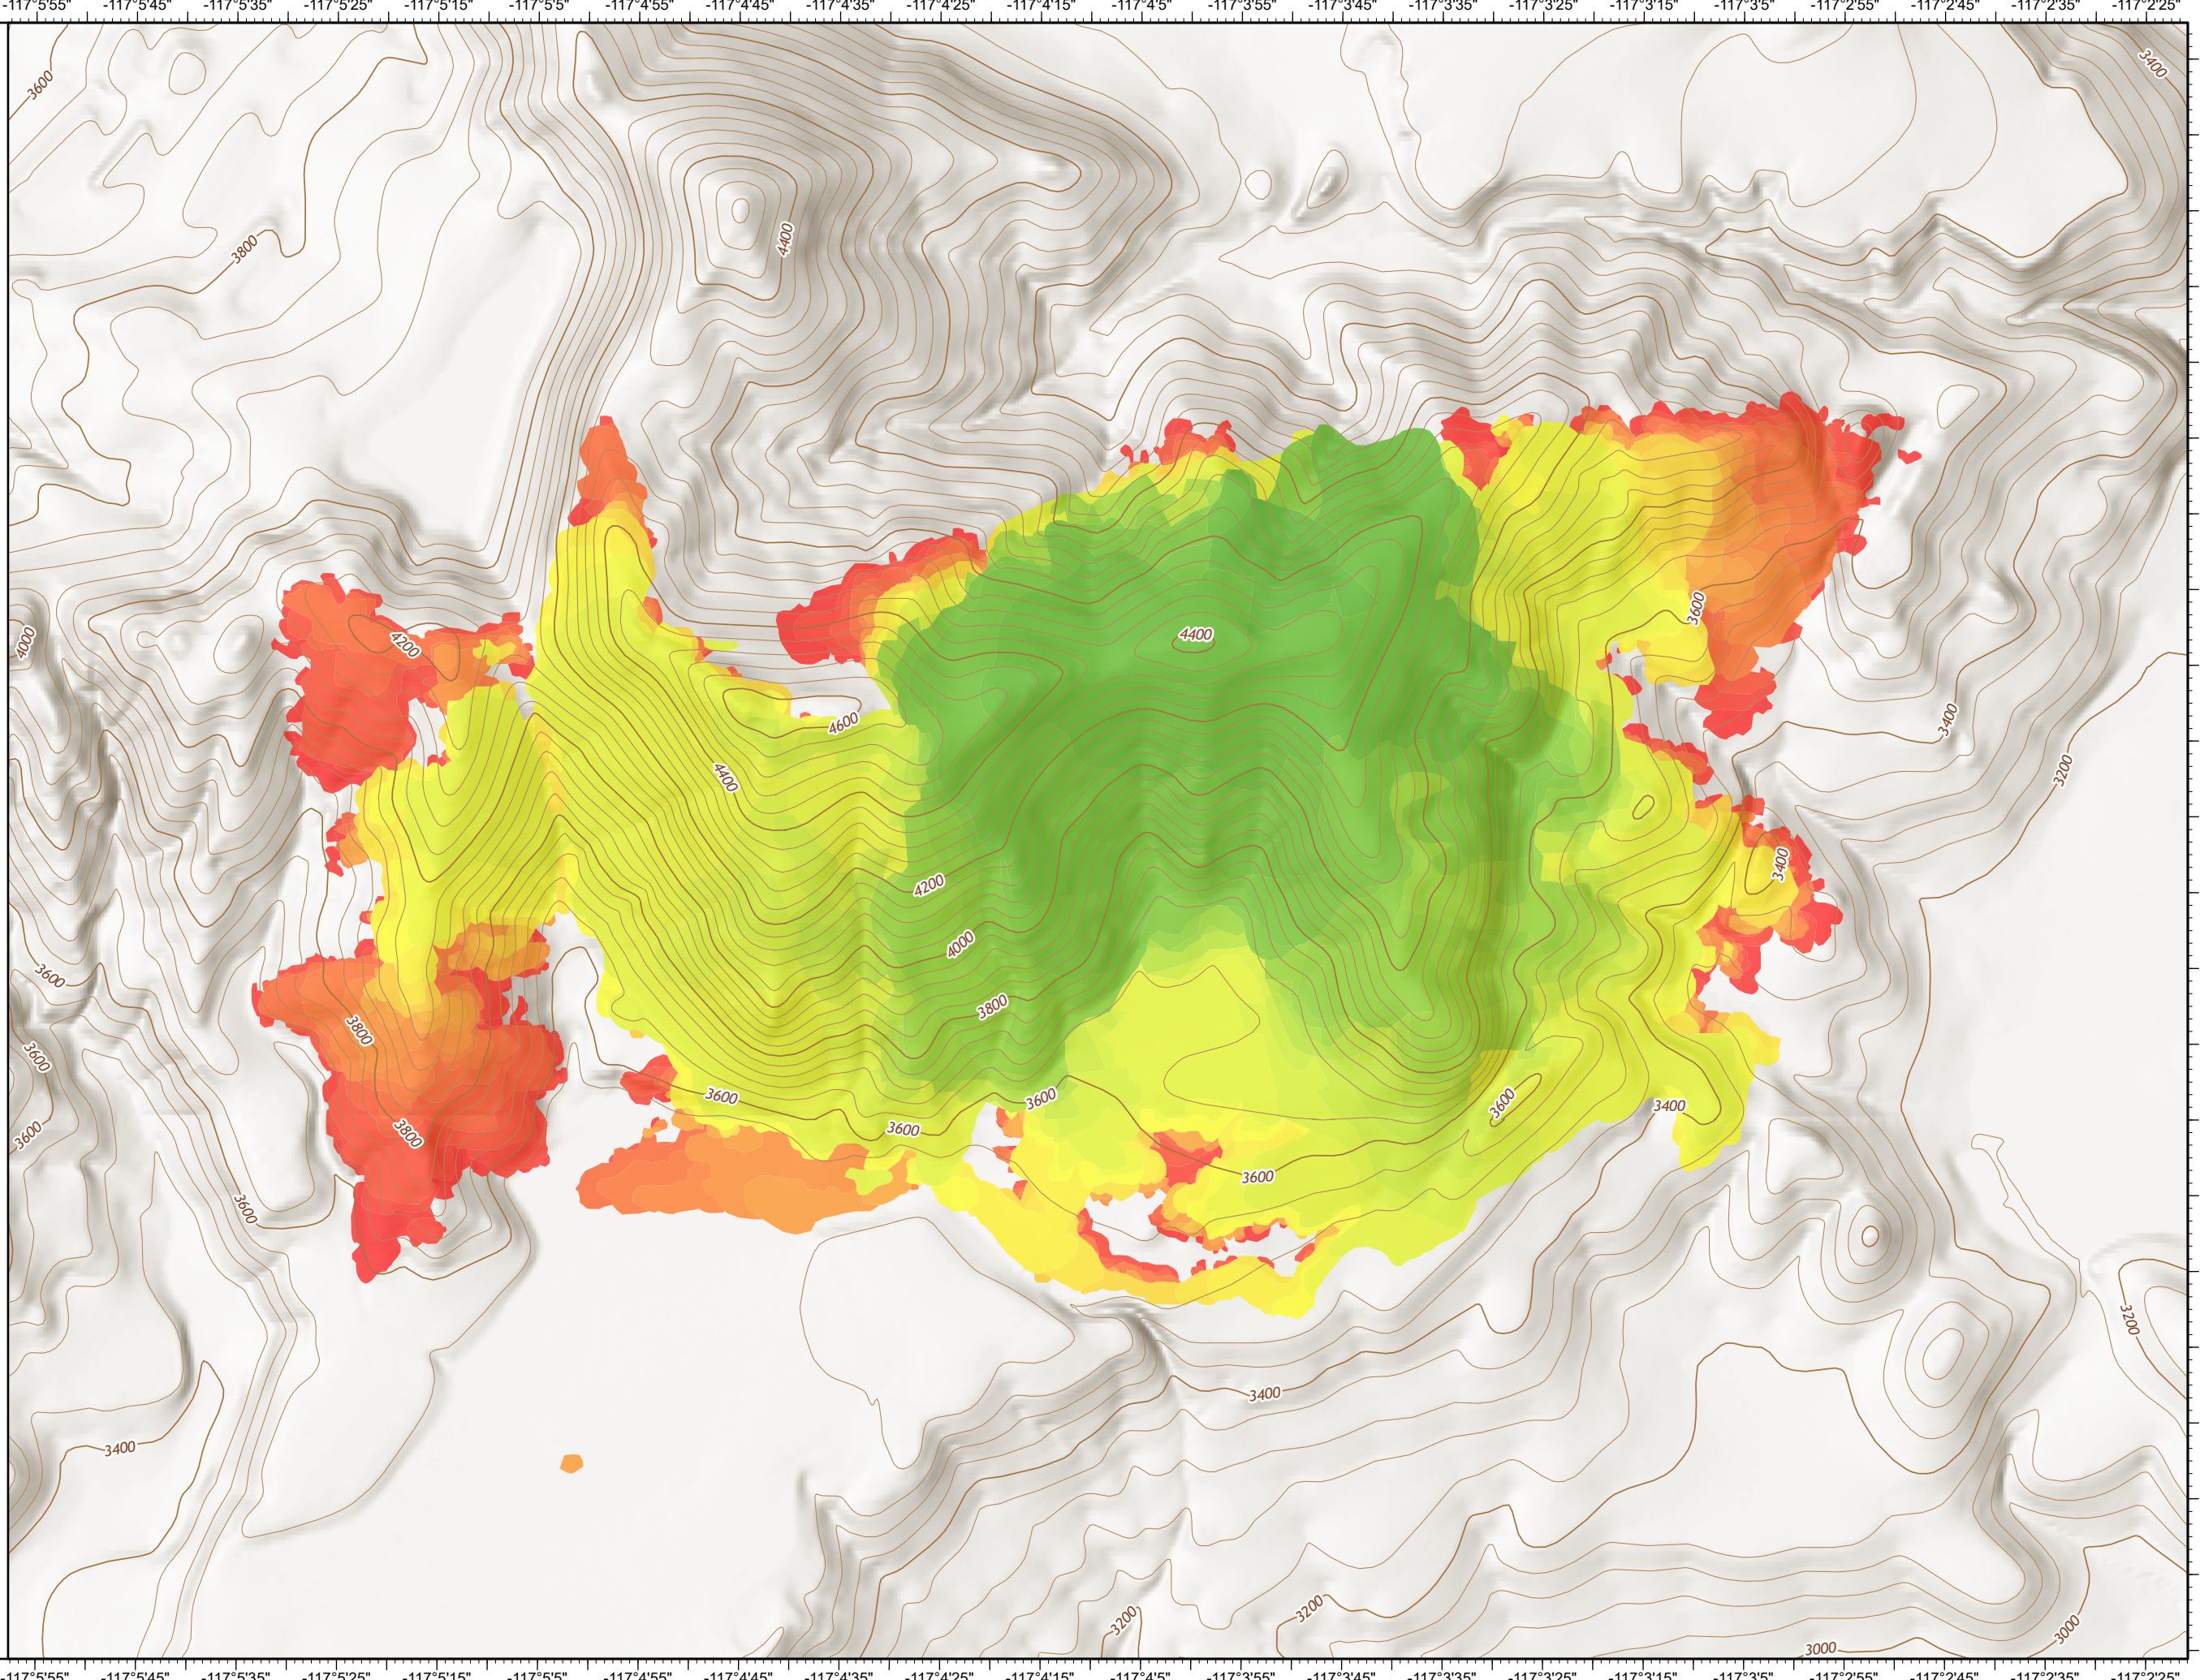

**Diamond Watch**  
**ID-IPF-000212**  
**1036 acres**  
 9/14/2022

20220715 @ 1938	13ac	+13ac
20220803 @ 2304	120ac	+107ac
20220805 @ 2351	176ac	+56ac
20220807 @ 0034	230ac	+54ac
20220808 @ 0022	251ac	+21ac
20220808 @ 2258	270ac	+19ac
20220809 @ 2328	302ac	+32ac
20220810 @ 2315	341ac	+39ac
20220811 @ 2315	353ac	+12ac
20220812 @ 2216	359ac	+6ac
20220813 @ 2125	375ac	+16ac
20220814 @ 2137	391ac	+16ac
20220815 @ 2112	422ac	+31ac
20220816 @ 2242	476ac	+54ac
20220818 @ 2226	700ac	+224ac
20220819 @ 2158	735ac	+35ac
20220820 @ 2224	762ac	+27ac
20220821 @ 2105	792ac	+30ac
20220822 @ 2127	813ac	+21ac
20220823 @ 2129	826ac	+13ac
20220825 @ 2219	832ac	+6ac
20220826 @ 2212	833ac	+1ac
20220829 @ 2307	835ac	+2ac
20220901 @ 2103	844ac	+9ac
20220902 @ 2142	858ac	+14ac
20220903 @ 2302	877ac	+19ac
20220904 @ 2221	893ac	+16ac
20220905 @ 2041	914ac	+21ac
20220906 @ 2122	940ac	+26ac
20220907 @ 2019	957ac	+17ac
20220908 @ 2048	986ac	+29ac
20220909 @ 2044	1,011ac	+25ac
20220914 @ 0916	1,036ac	+25ac

Scale: 1:12,500