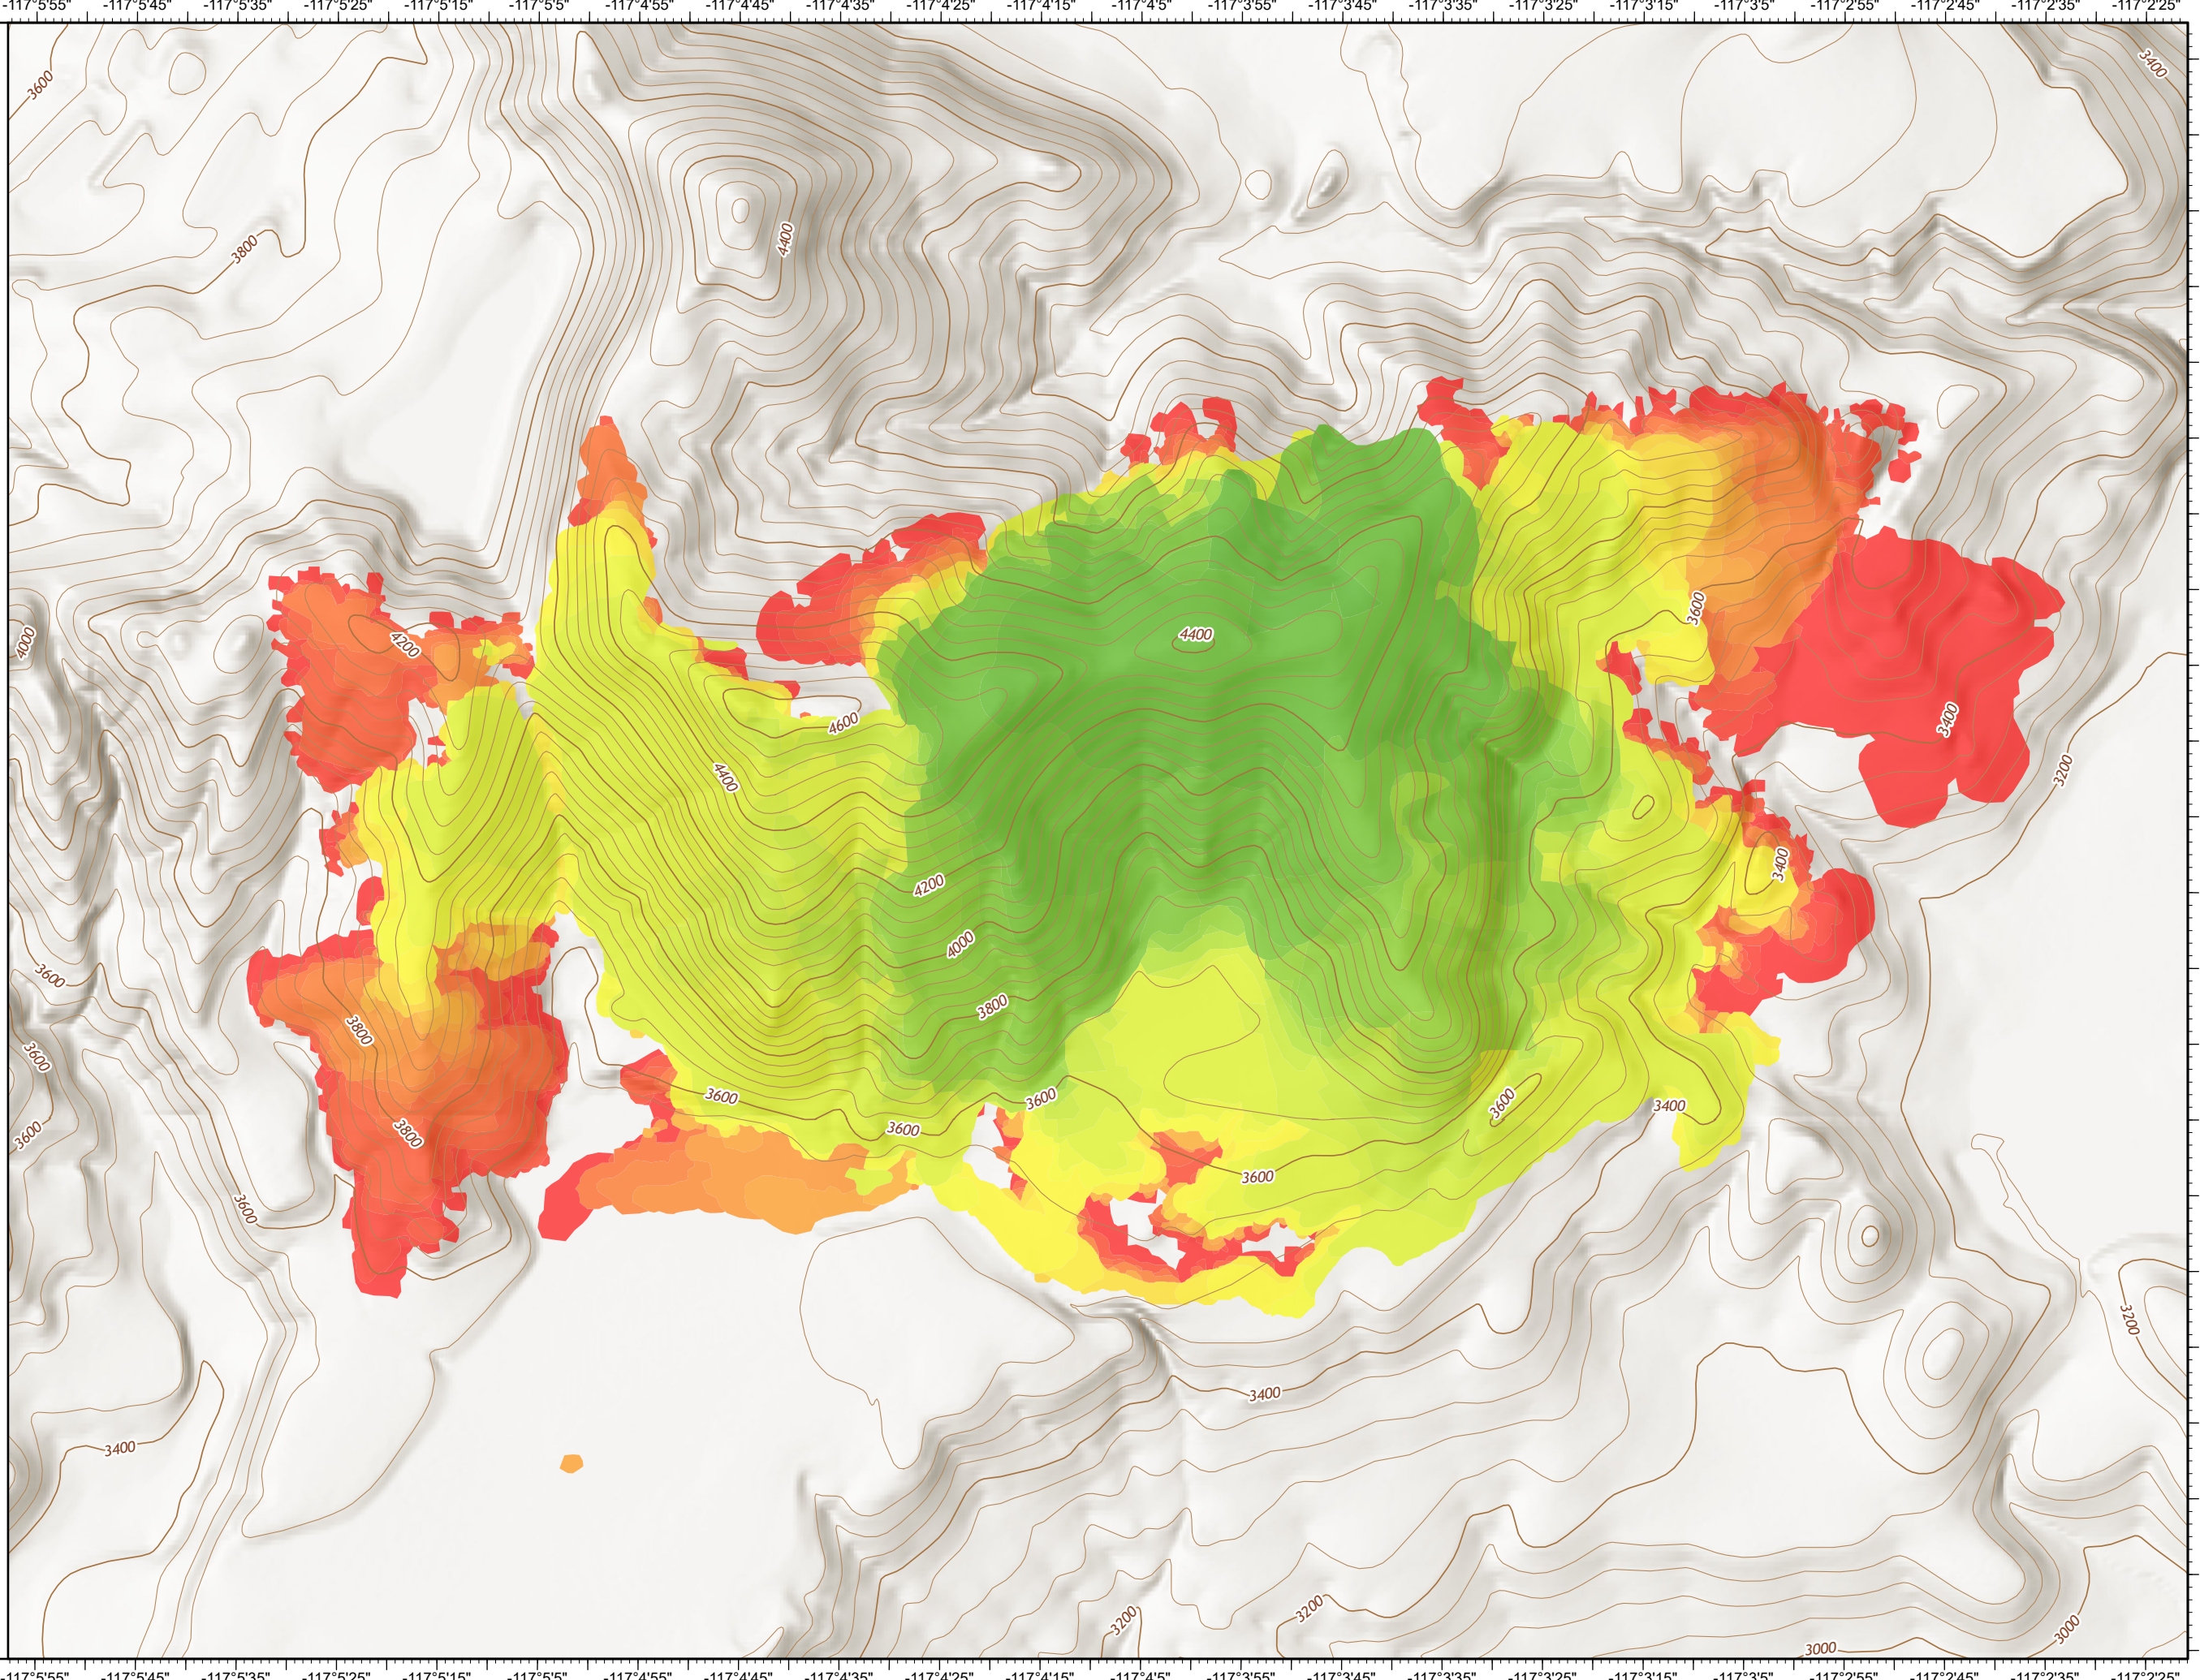

Diamond Watch
ID-IPF-000212
1141 acres
 9/21/2022

| | | |
|-----------------|---------|--------|
| 20220715 @ 1938 | 13ac | +13ac |
| 20220803 @ 2304 | 120ac | +107ac |
| 20220805 @ 2351 | 176ac | +56ac |
| 20220807 @ 0034 | 230ac | +54ac |
| 20220808 @ 0022 | 251ac | +21ac |
| 20220808 @ 2258 | 270ac | +19ac |
| 20220809 @ 2328 | 302ac | +32ac |
| 20220810 @ 2315 | 341ac | +39ac |
| 20220811 @ 2315 | 353ac | +12ac |
| 20220812 @ 2216 | 359ac | +6ac |
| 20220813 @ 2125 | 375ac | +16ac |
| 20220814 @ 2137 | 391ac | +16ac |
| 20220815 @ 2112 | 422ac | +31ac |
| 20220816 @ 2242 | 476ac | +54ac |
| 20220818 @ 2226 | 700ac | +224ac |
| 20220819 @ 2158 | 735ac | +35ac |
| 20220820 @ 2224 | 762ac | +27ac |
| 20220821 @ 2105 | 792ac | +30ac |
| 20220822 @ 2127 | 813ac | +21ac |
| 20220823 @ 2129 | 826ac | +13ac |
| 20220825 @ 2219 | 832ac | +6ac |
| 20220826 @ 2212 | 833ac | +1ac |
| 20220829 @ 2307 | 835ac | +2ac |
| 20220901 @ 2103 | 844ac | +9ac |
| 20220902 @ 2142 | 858ac | +14ac |
| 20220903 @ 2302 | 877ac | +19ac |
| 20220904 @ 2221 | 893ac | +16ac |
| 20220905 @ 2041 | 914ac | +21ac |
| 20220906 @ 2122 | 940ac | +26ac |
| 20220907 @ 2019 | 957ac | +17ac |
| 20220908 @ 2048 | 986ac | +29ac |
| 20220909 @ 2044 | 1,011ac | +25ac |
| 20220914 @ 0916 | 1,036ac | +25ac |
| 20220920 @ 1950 | 1,142ac | +106ac |

Scale: 1:12,500