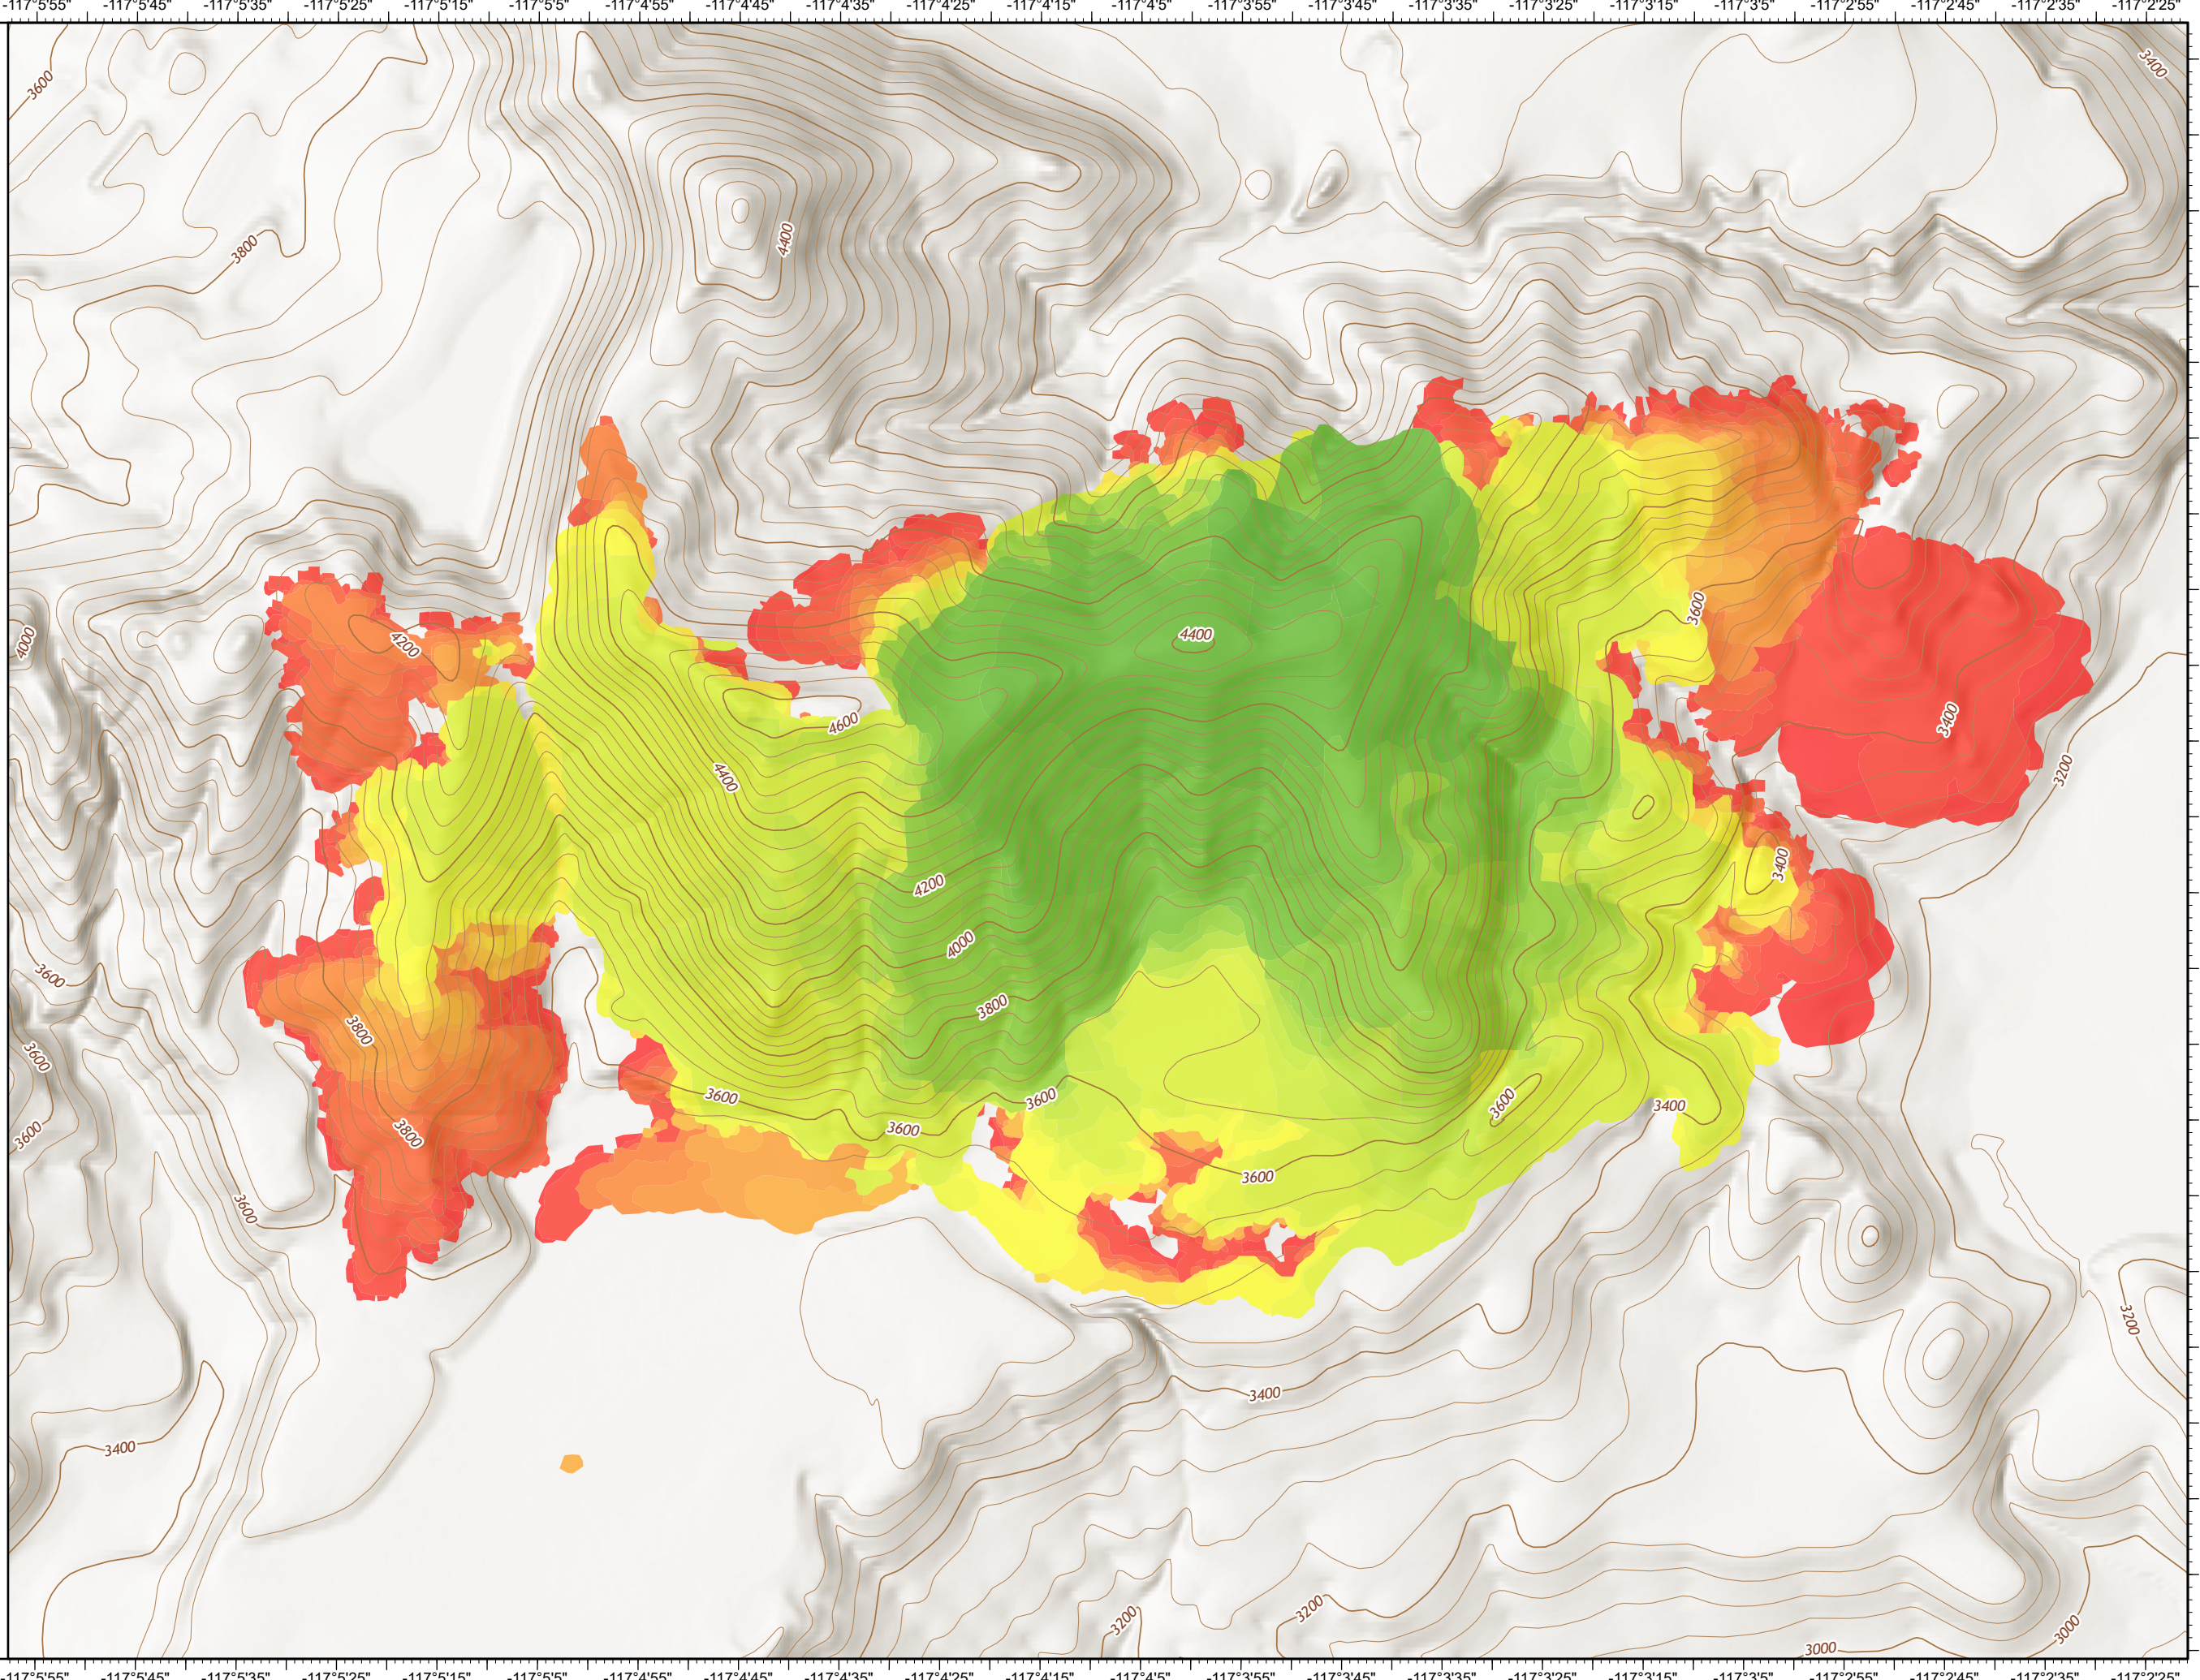

Diamond Watch
ID-IPF-000212
1177 acres
 9/22/2022

20220715 @ 1938	13ac	+13ac
20220803 @ 2304	120ac	+107ac
20220805 @ 2351	176ac	+56ac
20220807 @ 0034	230ac	+54ac
20220808 @ 0022	251ac	+21ac
20220808 @ 2258	270ac	+19ac
20220809 @ 2328	302ac	+32ac
20220810 @ 2315	341ac	+39ac
20220811 @ 2315	353ac	+12ac
20220812 @ 2216	359ac	+6ac
20220813 @ 2125	375ac	+16ac
20220814 @ 2137	391ac	+16ac
20220815 @ 2112	422ac	+31ac
20220816 @ 2242	476ac	+54ac
20220818 @ 2226	700ac	+224ac
20220819 @ 2158	735ac	+35ac
20220820 @ 2224	762ac	+27ac
20220821 @ 2105	792ac	+30ac
20220822 @ 2127	813ac	+21ac
20220823 @ 2129	826ac	+13ac
20220825 @ 2219	832ac	+6ac
20220826 @ 2212	833ac	+1ac
20220829 @ 2307	835ac	+2ac
20220901 @ 2103	844ac	+9ac
20220902 @ 2142	858ac	+14ac
20220903 @ 2302	877ac	+19ac
20220904 @ 2221	893ac	+16ac
20220905 @ 2041	914ac	+21ac
20220906 @ 2122	940ac	+26ac
20220907 @ 2019	957ac	+17ac
20220908 @ 2048	986ac	+29ac
20220909 @ 2044	1,011ac	+25ac
20220914 @ 0916	1,036ac	+25ac
20220920 @ 1950	1,142ac	+106ac
20220921 @ 1931	1,177ac	+35ac

Scale: 1:12,500