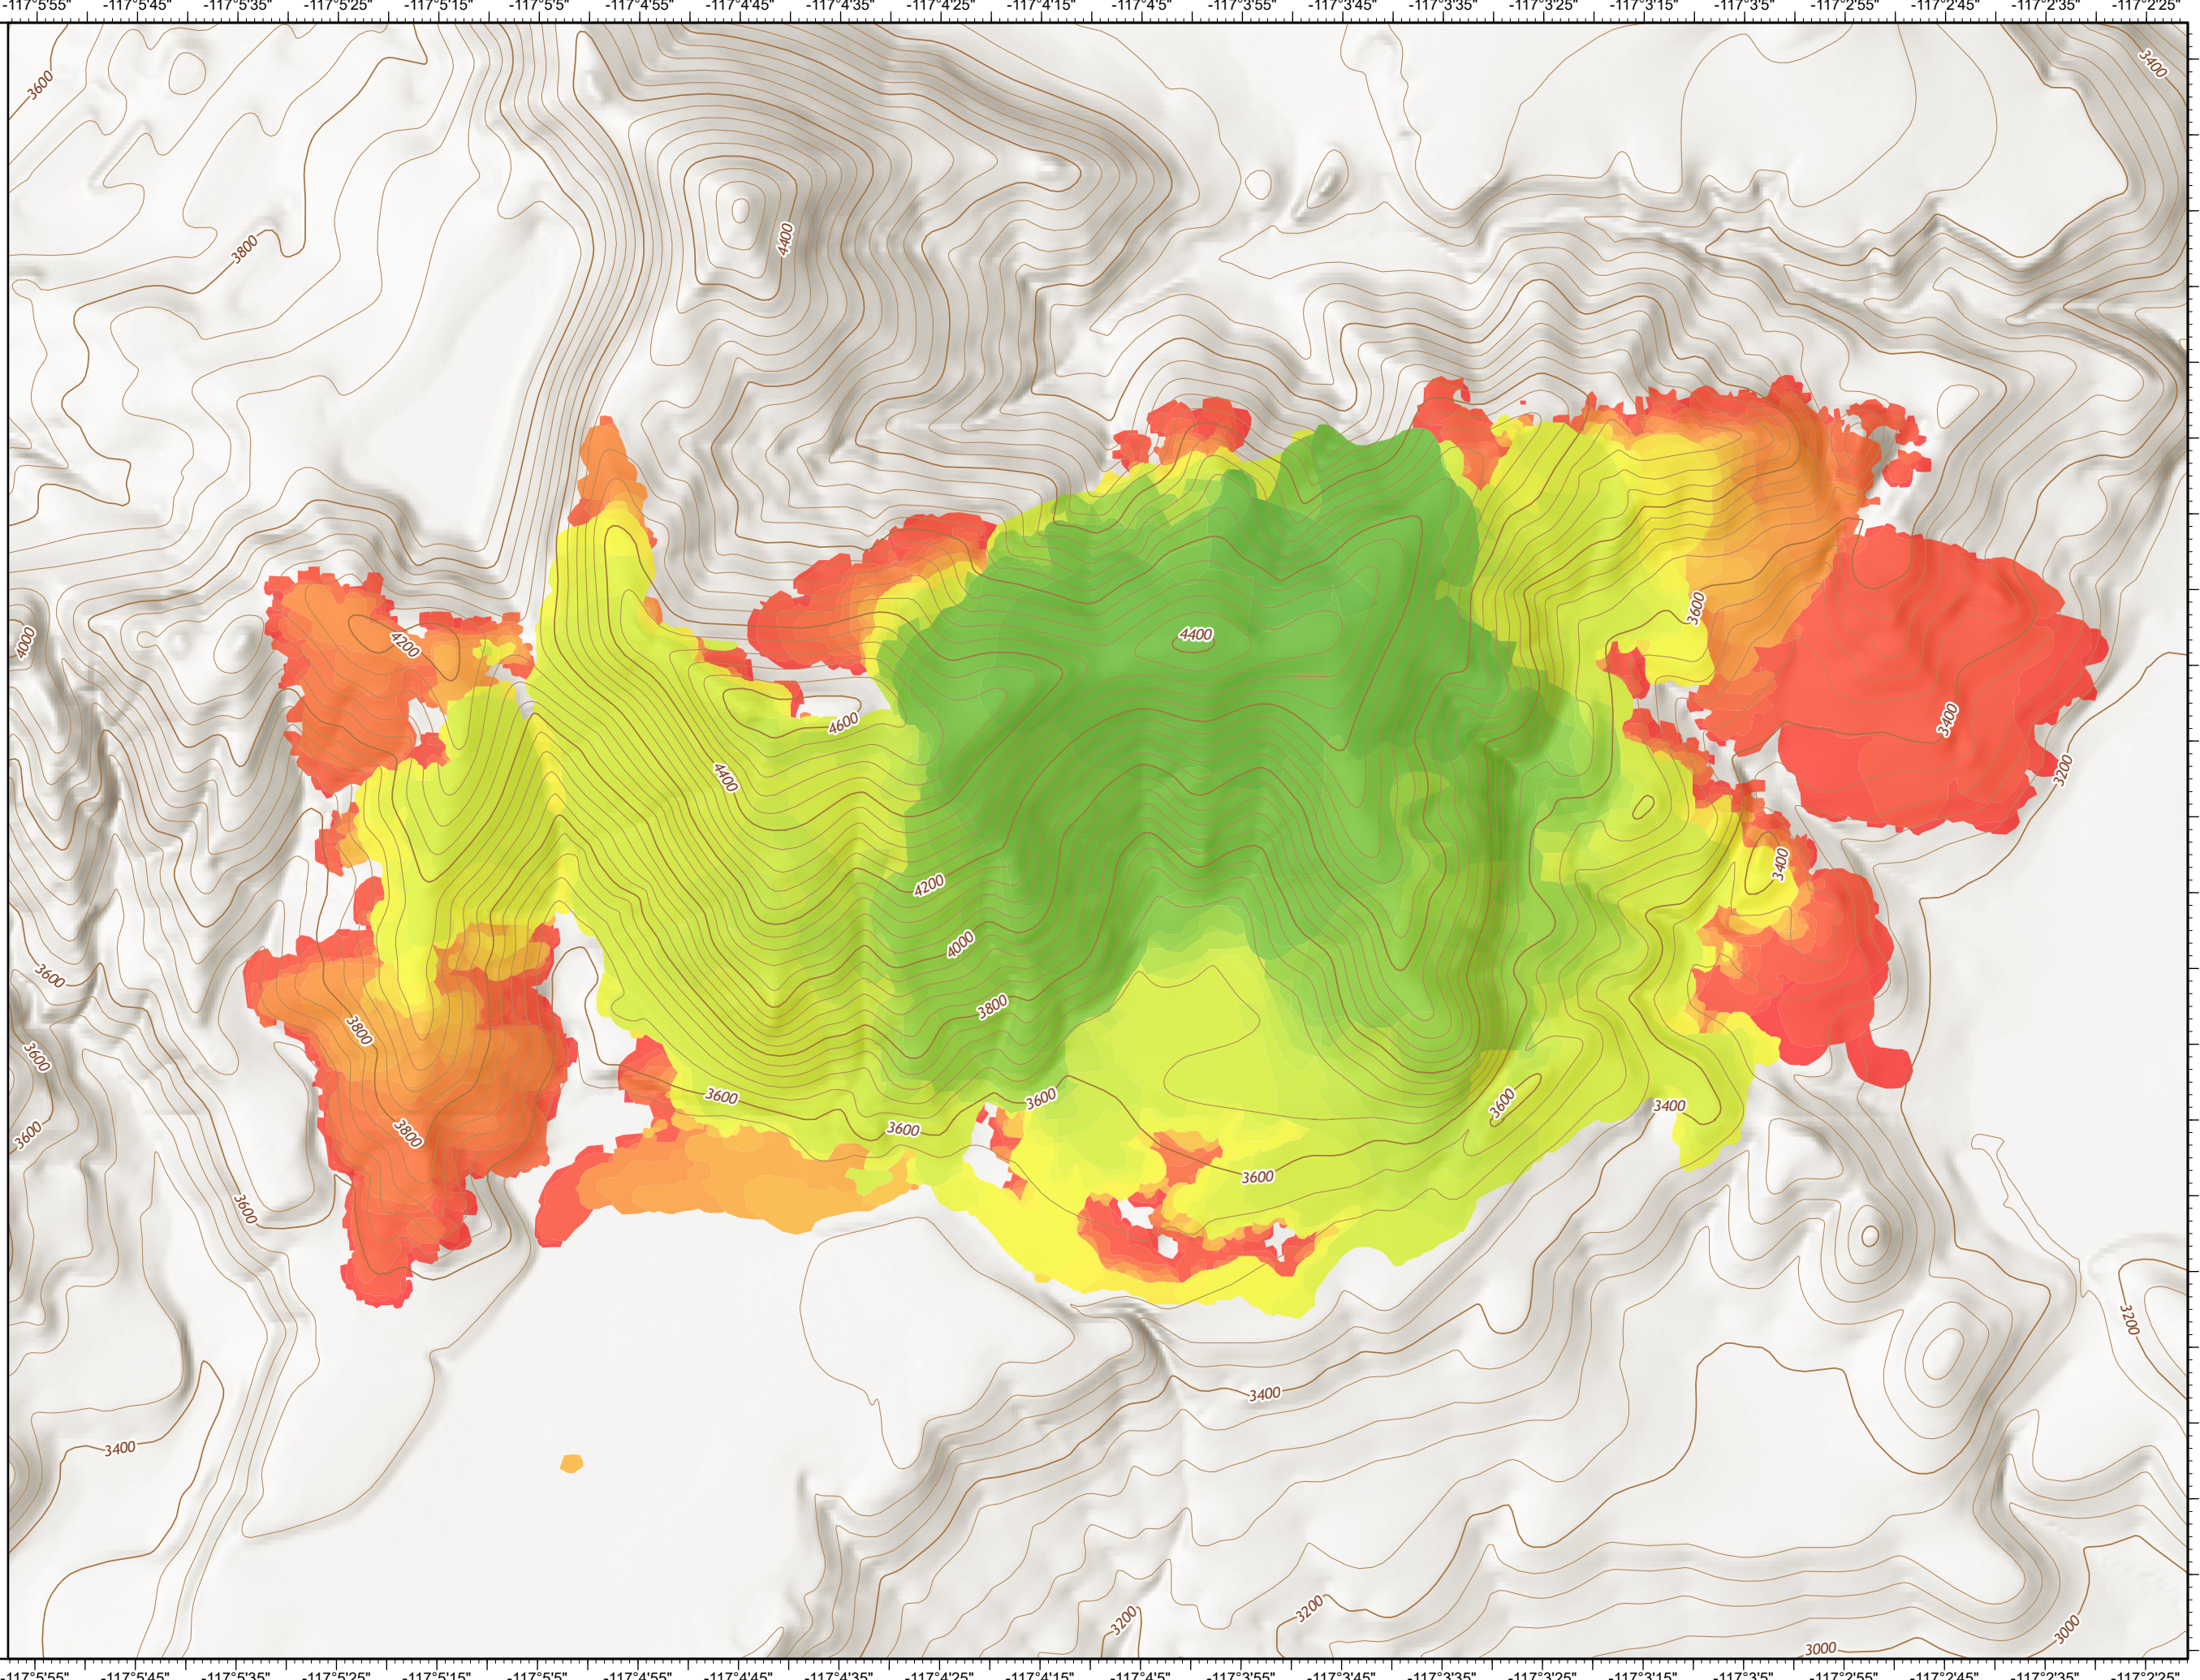

Diamond Watch
ID-IPF-000212
1192 acres
 9/23/2022

20220715 @ 1938	13ac	+13ac
20220803 @ 2304	120ac	+107ac
20220805 @ 2351	176ac	+56ac
20220807 @ 0034	230ac	+54ac
20220808 @ 0022	251ac	+21ac
20220808 @ 2258	270ac	+19ac
20220809 @ 2328	302ac	+32ac
20220810 @ 2315	341ac	+39ac
20220811 @ 2315	353ac	+12ac
20220812 @ 2216	359ac	+6ac
20220813 @ 2125	375ac	+16ac
20220814 @ 2137	391ac	+16ac
20220815 @ 2112	422ac	+31ac
20220816 @ 2242	476ac	+54ac
20220818 @ 2226	700ac	+224ac
20220819 @ 2158	735ac	+35ac
20220820 @ 2224	762ac	+27ac
20220821 @ 2105	792ac	+30ac
20220822 @ 2127	813ac	+21ac
20220823 @ 2129	826ac	+13ac
20220825 @ 2219	832ac	+6ac
20220826 @ 2212	833ac	+1ac
20220829 @ 2307	835ac	+2ac
20220901 @ 2103	844ac	+9ac
20220902 @ 2142	858ac	+14ac
20220903 @ 2302	877ac	+19ac
20220904 @ 2221	893ac	+16ac
20220905 @ 2041	914ac	+21ac
20220906 @ 2122	940ac	+26ac
20220907 @ 2019	957ac	+17ac
20220908 @ 2048	986ac	+29ac
20220909 @ 2044	1,011ac	+25ac
20220914 @ 0916	1,036ac	+25ac
20220920 @ 1950	1,142ac	+106ac
20220921 @ 1931	1,177ac	+35ac
20220922 @ 2150	1,192ac	+15ac

Scale: 1:12,500