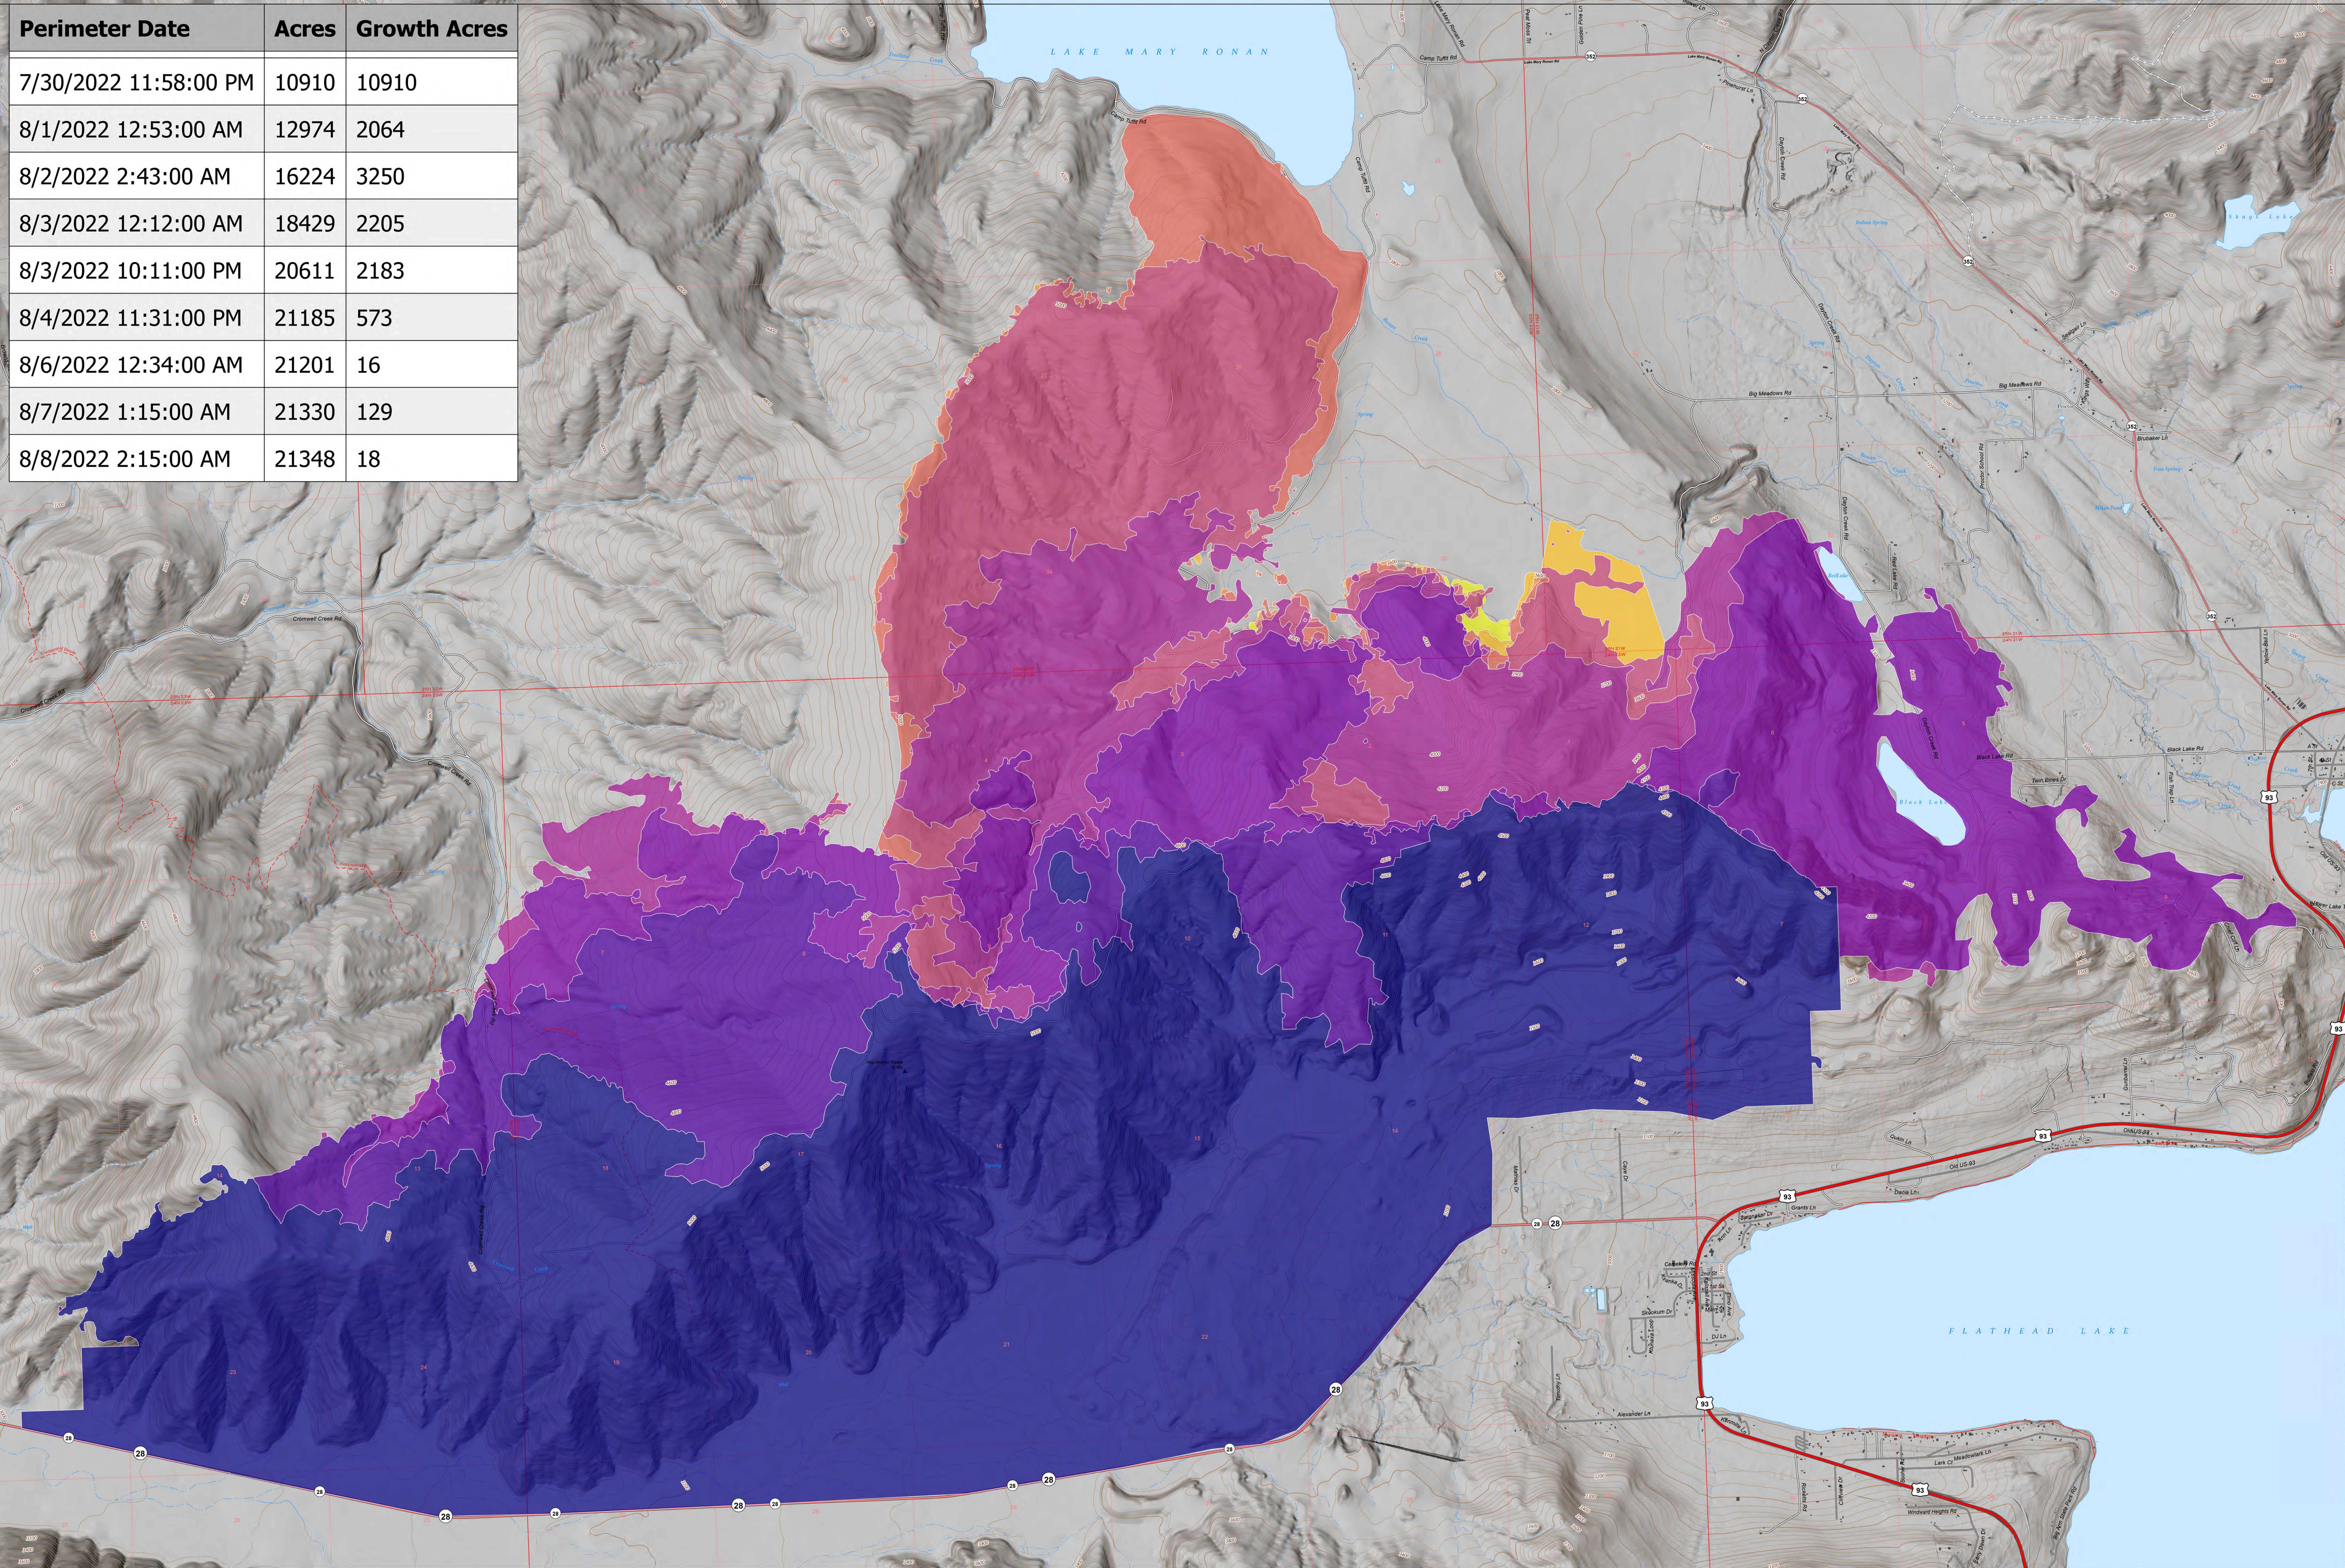

Perimeter Date	Acres	Growth Acres
7/30/2022 11:58:00 PM	10910	10910
8/1/2022 12:53:00 AM	12974	2064
8/2/2022 2:43:00 AM	16224	3250
8/3/2022 12:12:00 AM	18429	2205
8/3/2022 10:11:00 PM	20611	2183
8/4/2022 11:31:00 PM	21185	573
8/6/2022 12:34:00 AM	21201	16
8/7/2022 1:15:00 AM	21330	129
8/8/2022 2:15:00 AM	21348	18

### Progression

Elmo  
MTFHA-000106  
21,345 acres

08/09/2022

Fire perimeter updated from  
IR Data on 08/08/2022 @0215

- 7/30/2022
- 7/31/2022
- 8/1/2022
- 8/2/2022
- 8/3/2022
- 8/4/2022

- 8/5/2022
- 8/6/2022
- 8/7/2022
- National Designated Trail
- US Primary Route

- State Primary Route
- State Secondary Route
- Unimproved Road
- Paved Roads
- Dirt (Not Paved)

- Lake / Pond
- Lake / Pond (Intermittent)
- Spring/Seep
- | Well
- Stream/River; Artificial Path

- Township
- Section

8/8/2022 1849  
North American 1983 Datum.  
Lat/Long Grid

Progression