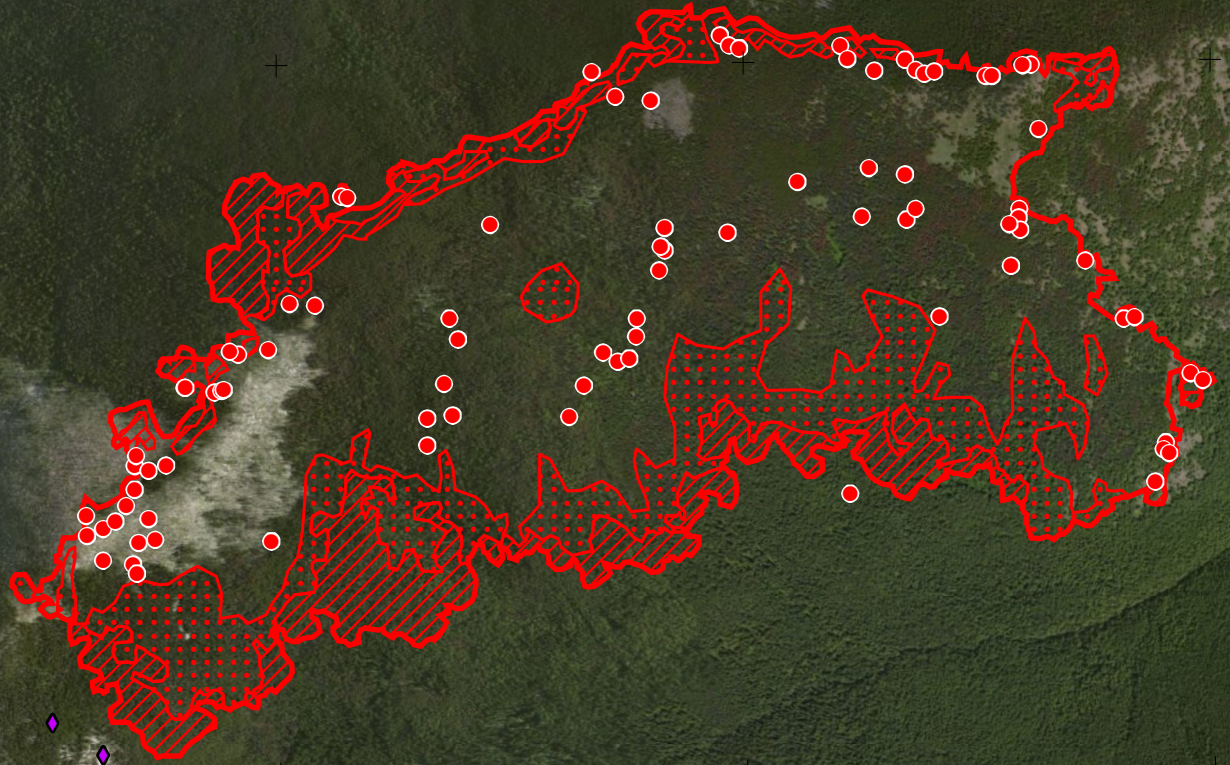

Eneas Peak
ID-IPF-000385
Infrared Map

Imagery Date: 8/23/2022 @ 2122 PDT
IRIN: Elise Bowne
Interpreted Acres: 765 Acres
NAD83

Trout
10.4 acres

- IR Isolated Heat Source
- ◆ Possible IR Heat Source
- ▭ IR Heat Perimeter
- ▨ IR Intense Heat
- ▤ IR Scattered Heat