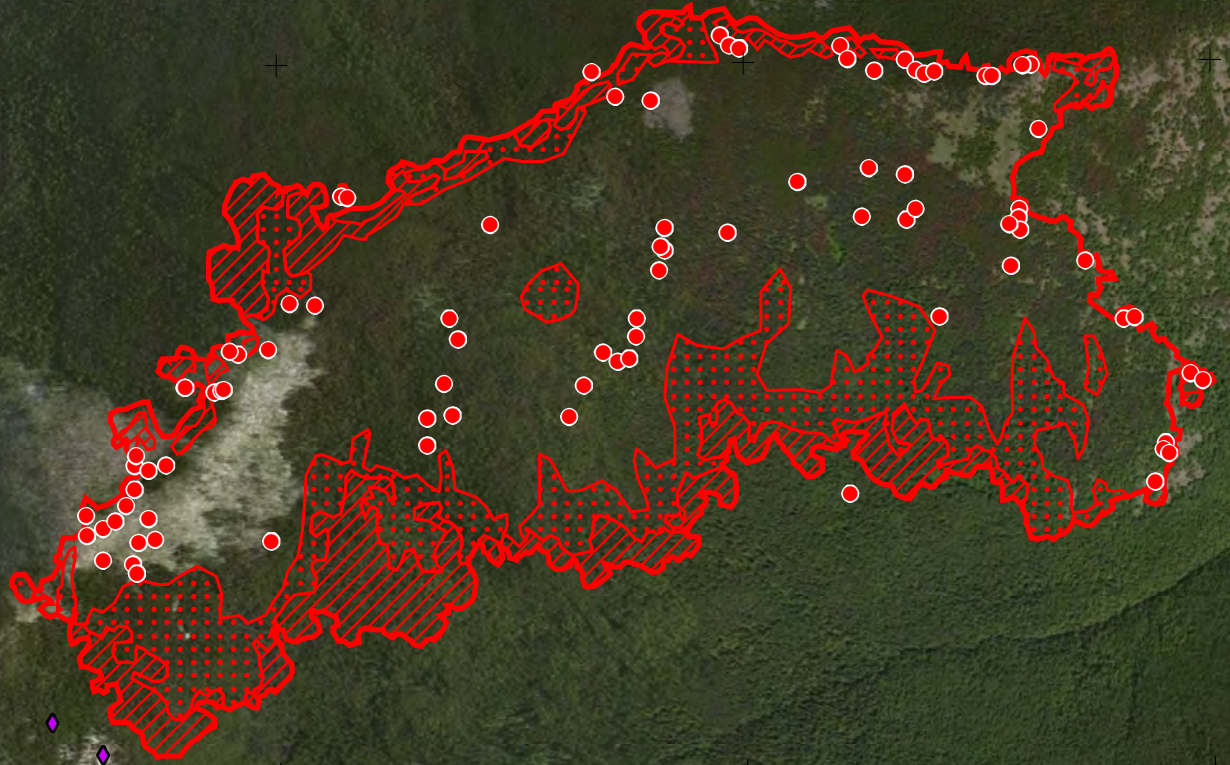

Eneas Peak  
ID-IPF-000385  
Infrared Map

Imagery Date: 8/23/2022 @ 2122 PDT  
IRIN: Elise Bowne  
Interpreted Acres: 765 Acres  
NAD83

Trout  
10.4 acres

- IR Isolated Heat Source
- ◆ Possible IR Heat Source
- ▭ IR Heat Perimeter
- ▨ IR Intense Heat
- ▤ IR Scattered Heat