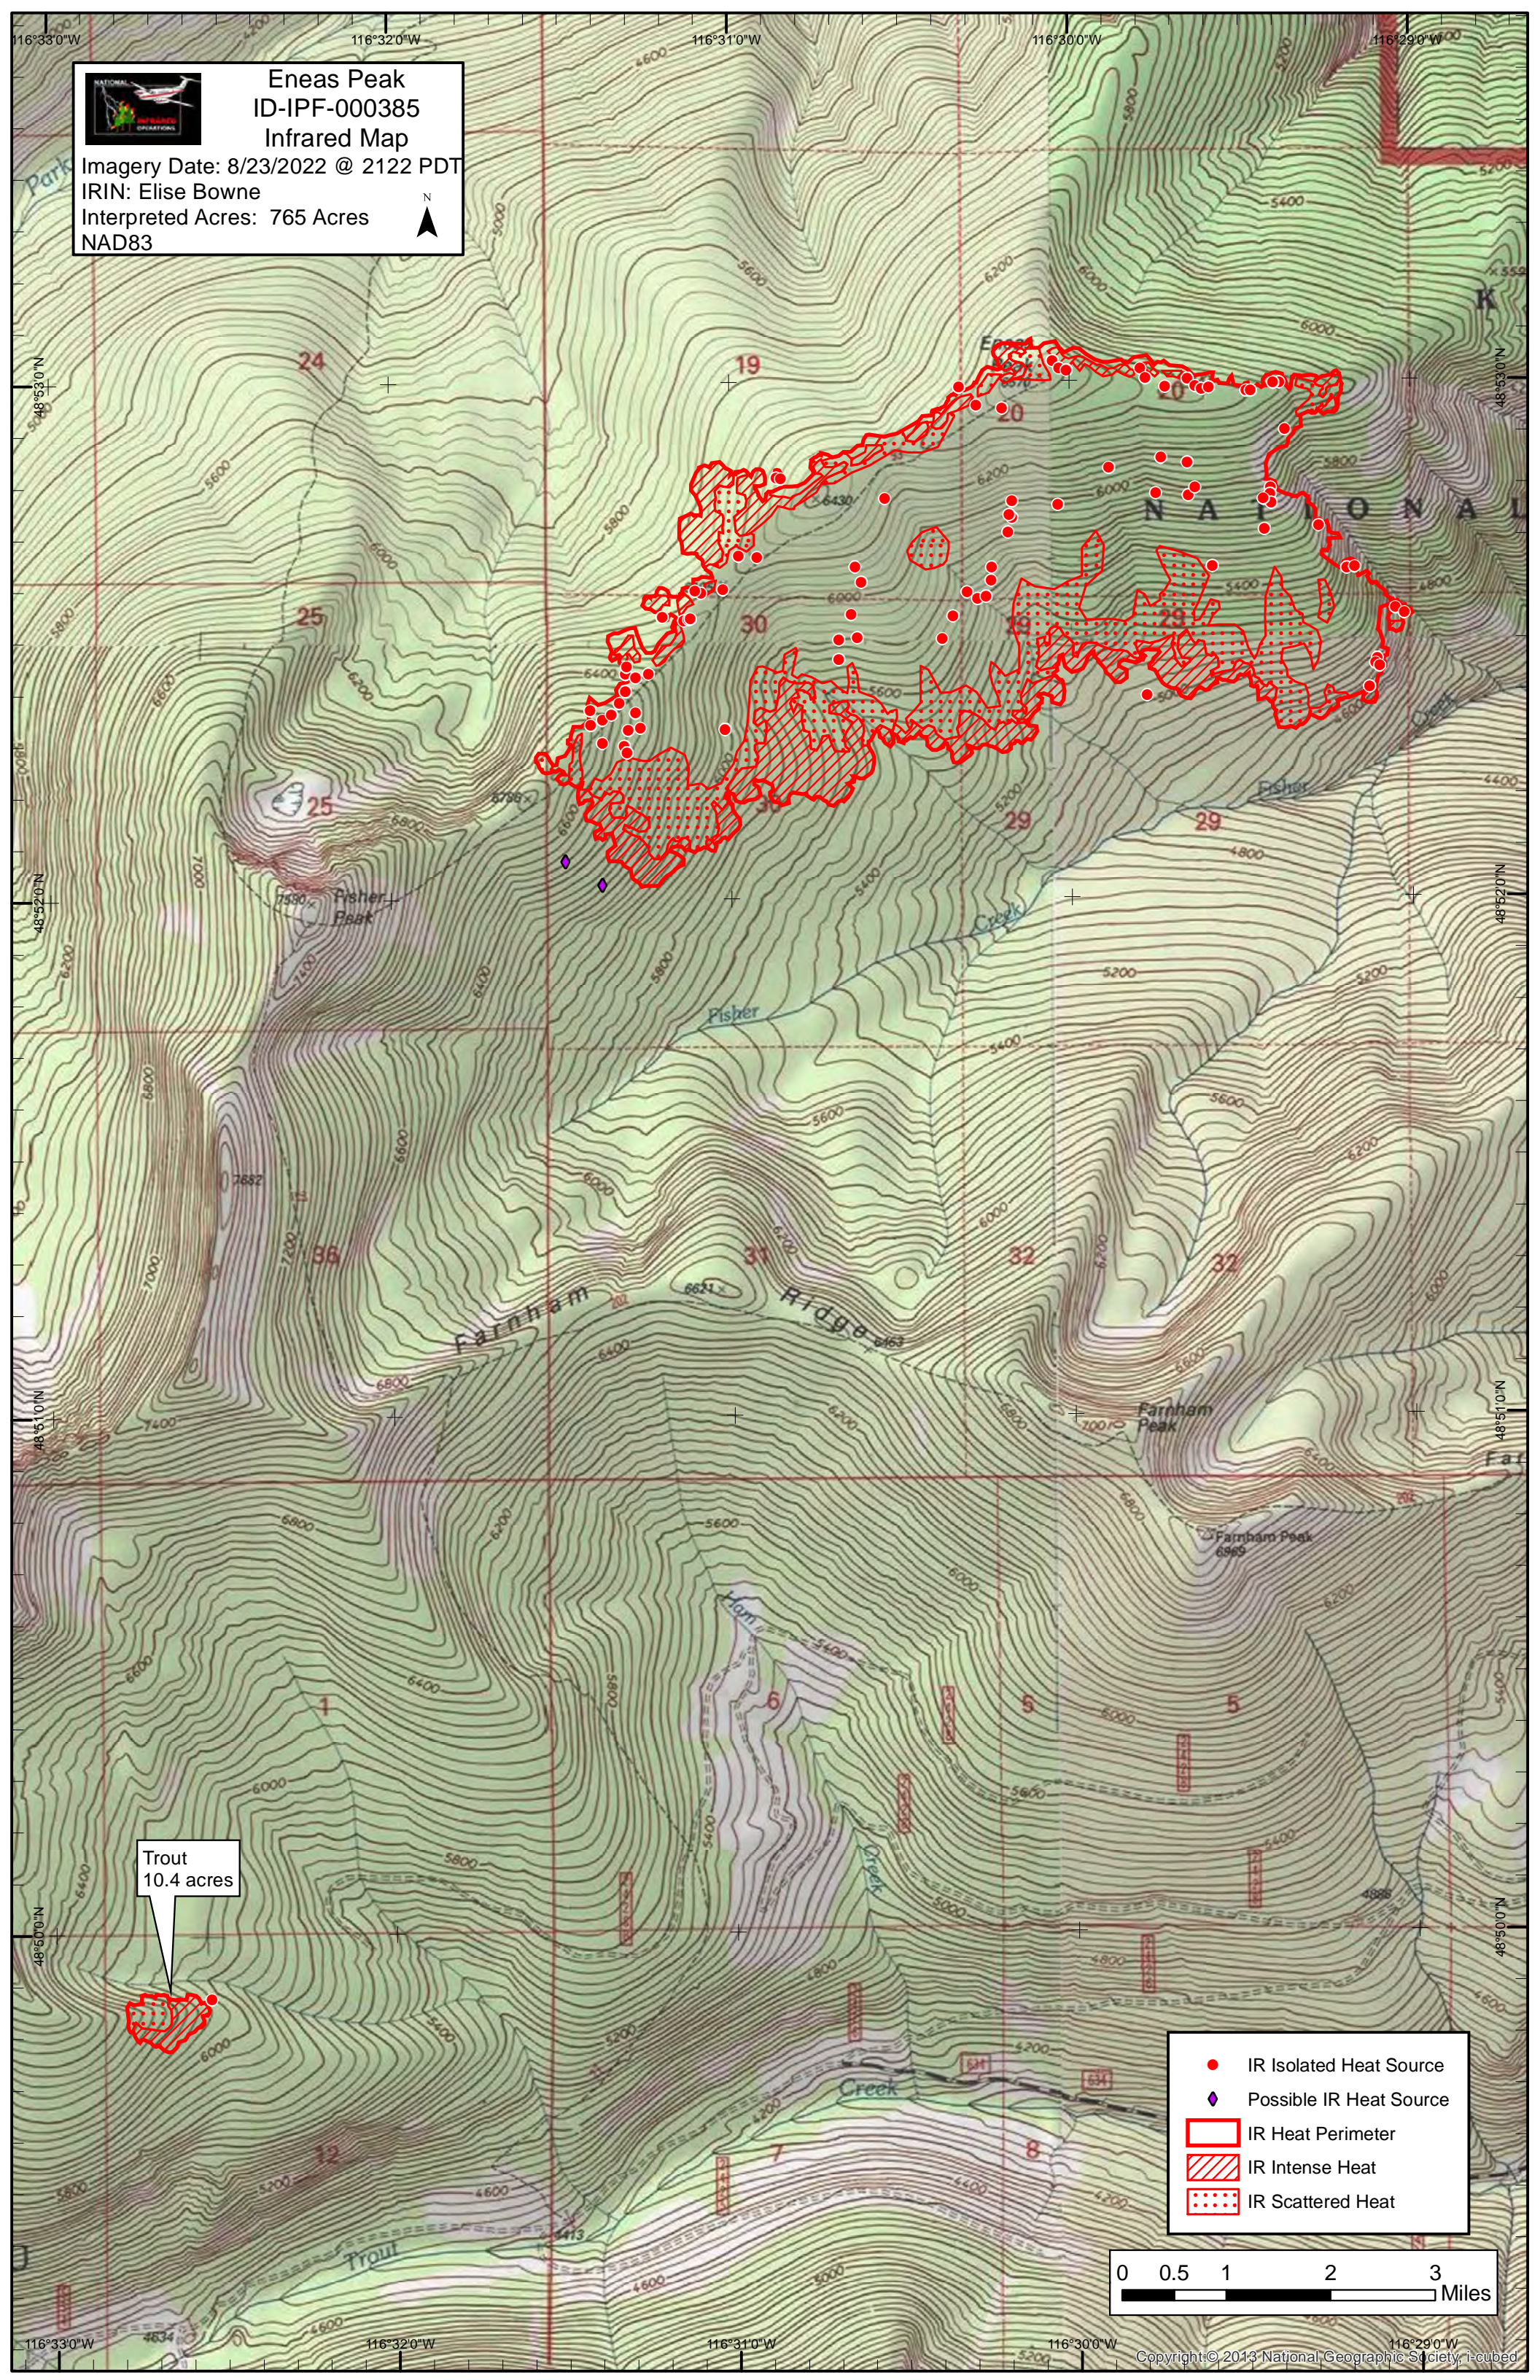

Eneas Peak
ID-IPF-000385
Infrared Map

Imagery Date: 8/23/2022 @ 2122 PDT
 IRIN: Elise Bowne
 Interpreted Acres: 765 Acres
 NAD83

Trout
 10.4 acres

- IR Isolated Heat Source
- ◆ Possible IR Heat Source
- IR Heat Perimeter
- ▨ IR Intense Heat
- ▤ IR Scattered Heat