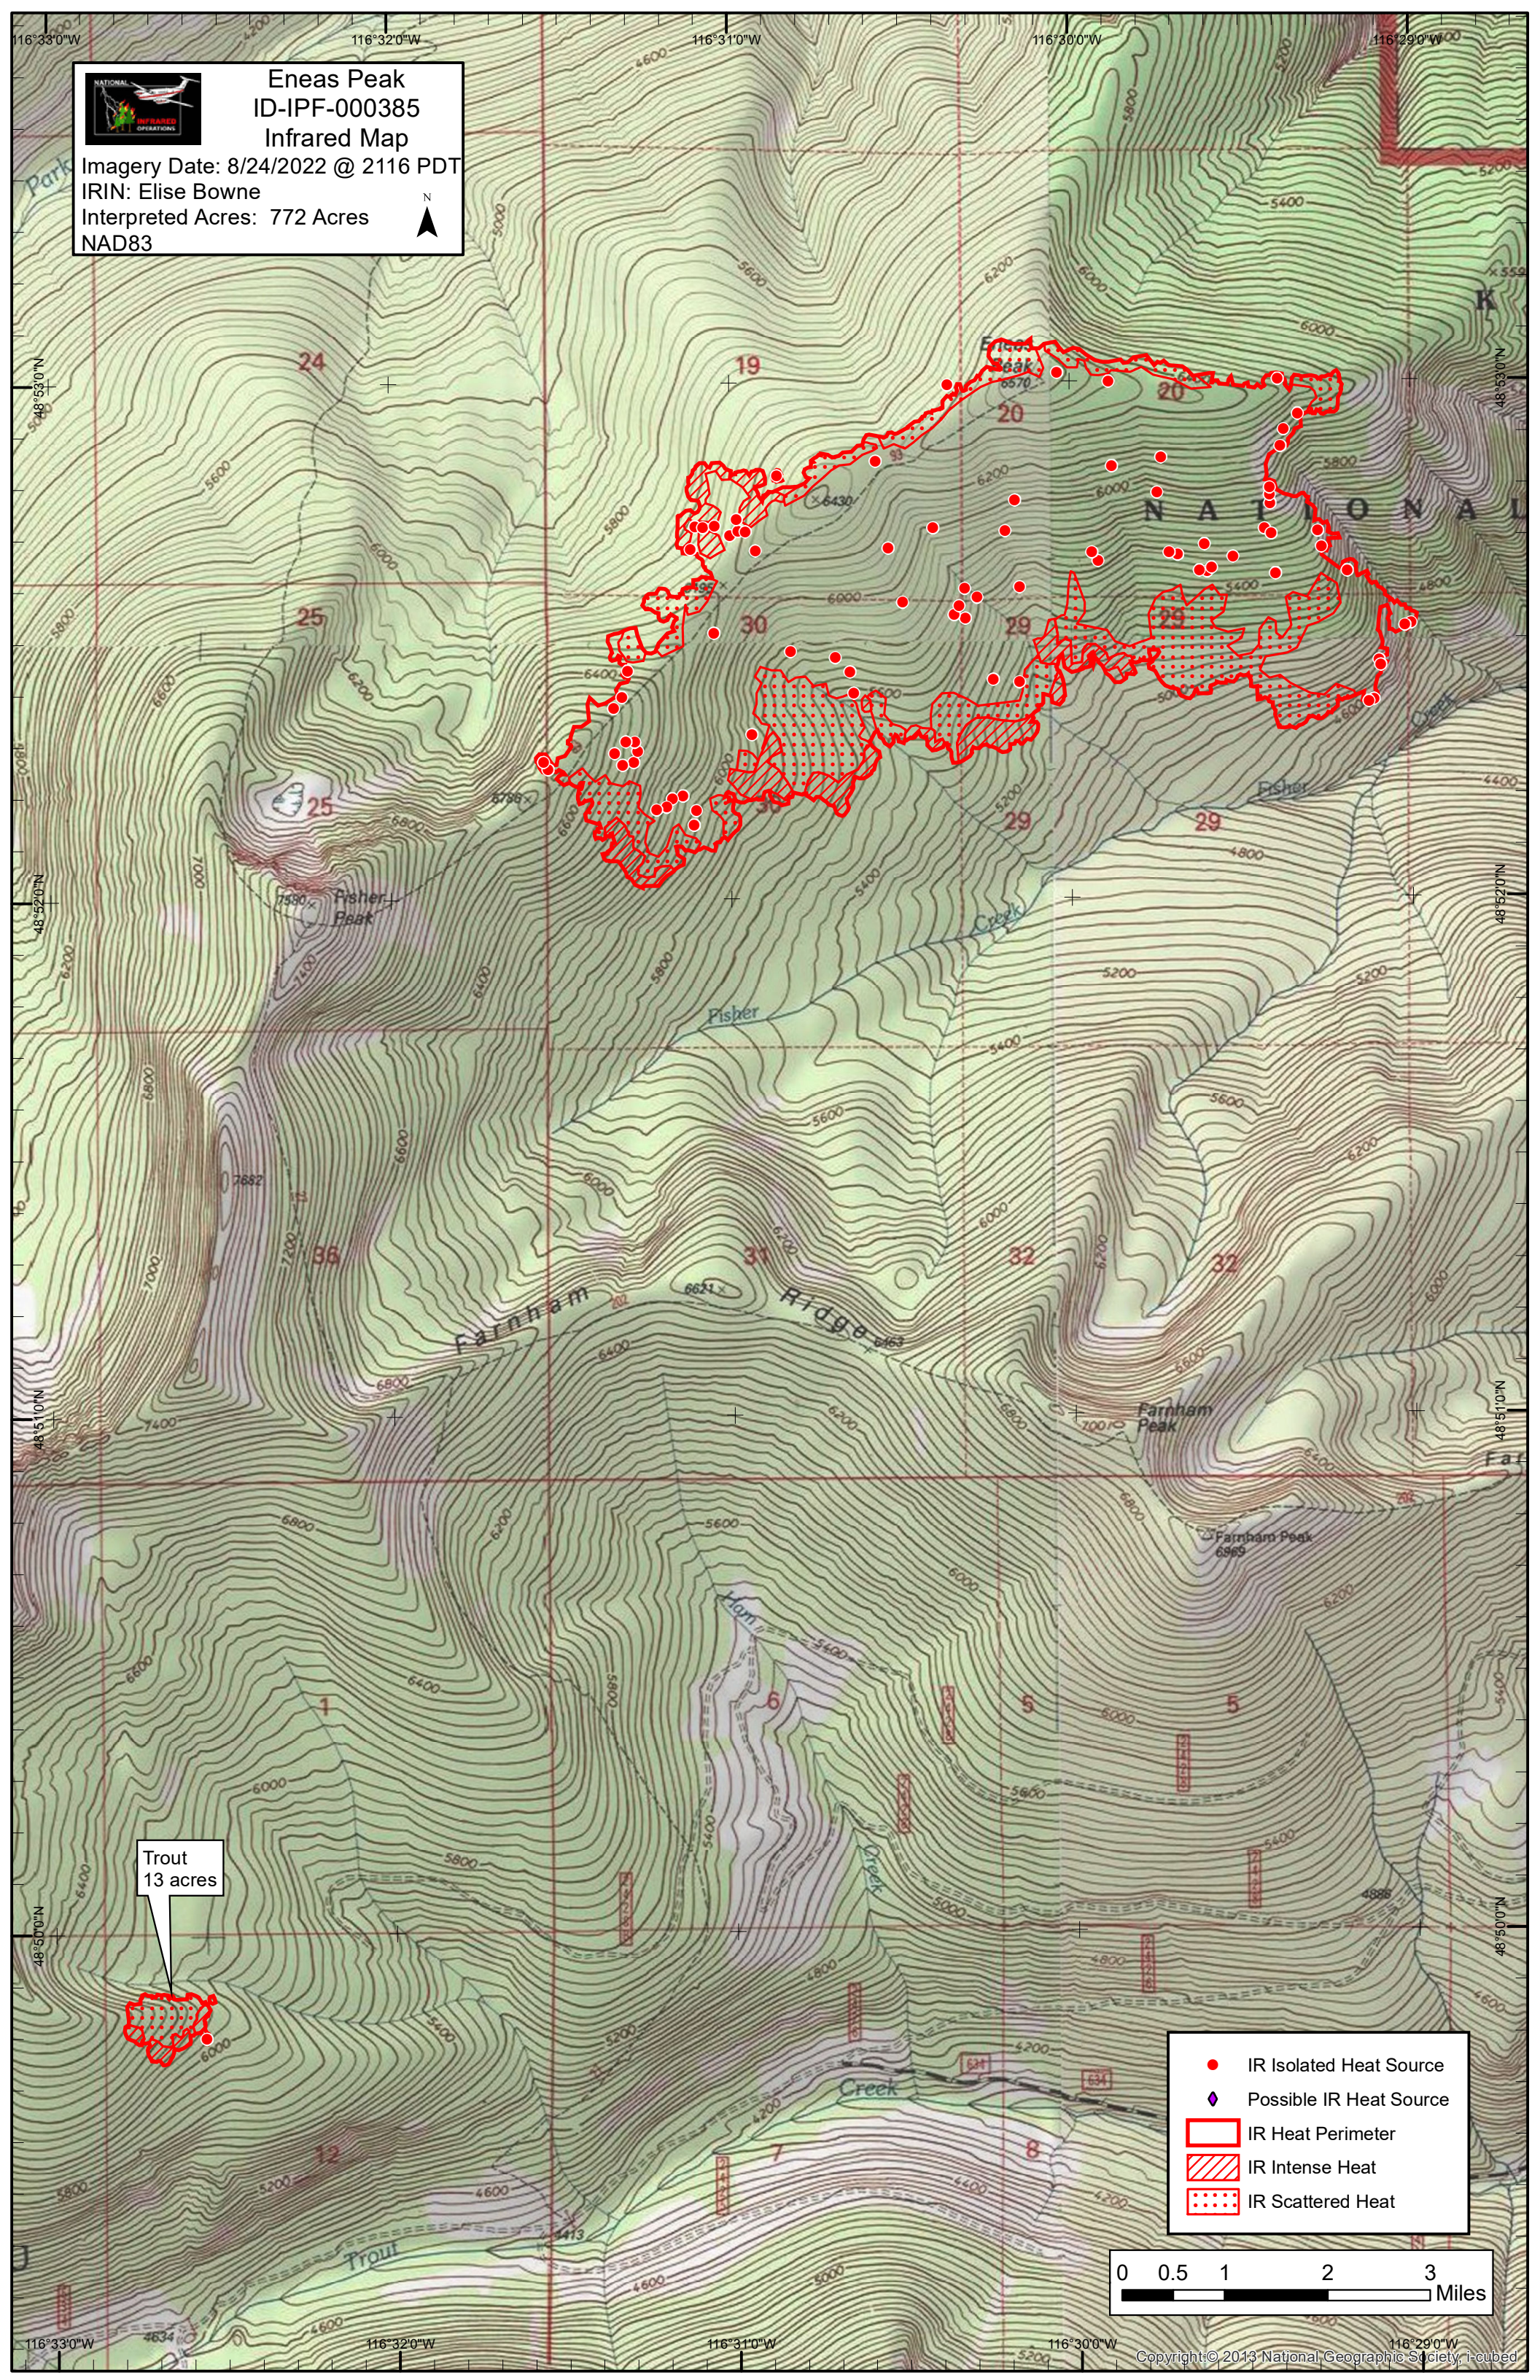

**Eneas Peak
ID-IPF-000385
Infrared Map**

Imagery Date: 8/24/2022 @ 2116 PDT
IRIN: Elise Bowne
Interpreted Acres: 772 Acres
NAD83

Trout
13 acres

- IR Isolated Heat Source
- ◆ Possible IR Heat Source
- IR Heat Perimeter
- ▨ IR Intense Heat
- ▩ IR Scattered Heat