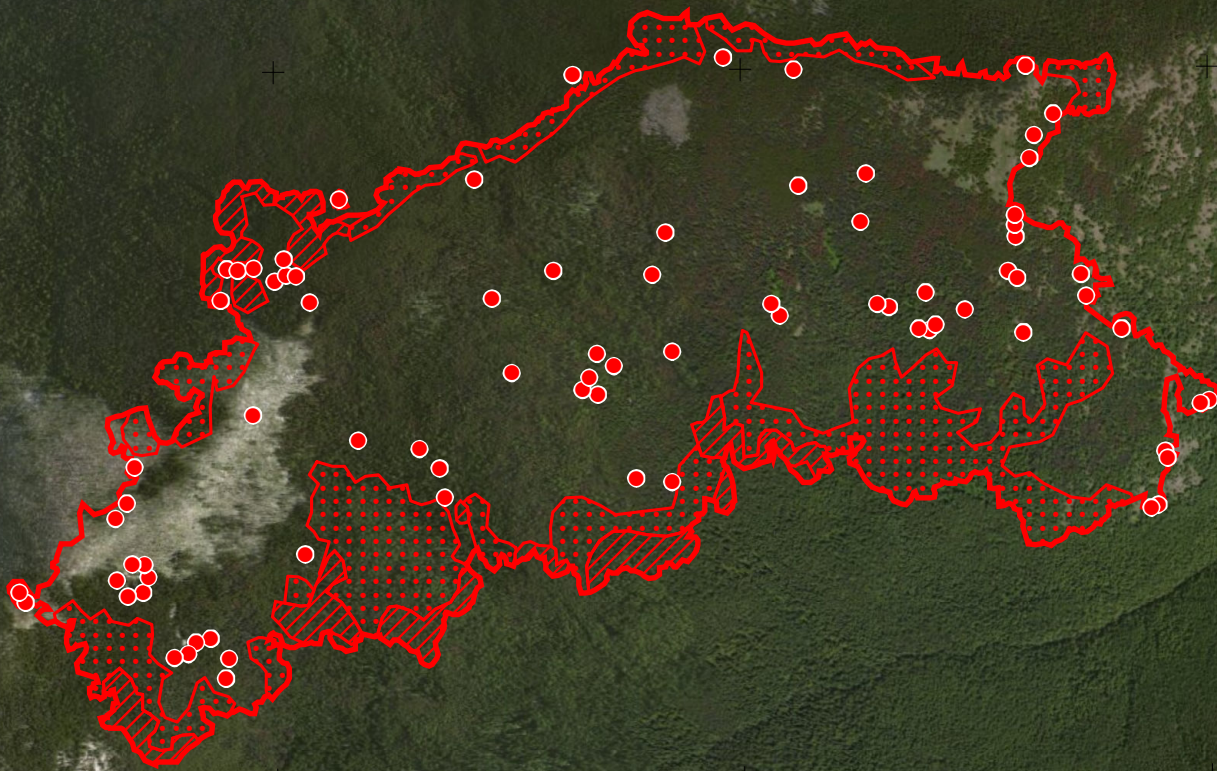

Eneas Peak
ID-IPF-000385
Infrared Map

Imagery Date: 8/24/2022 @ 2116 PDT
IRIN: Elise Bowne
Interpreted Acres: 772 Acres
NAD83

Trout
13 acres

- IR Isolated Heat Source
- ◆ Possible IR Heat Source
- ▭ IR Heat Perimeter
- ▨ IR Intense Heat
- ▤ IR Scattered Heat