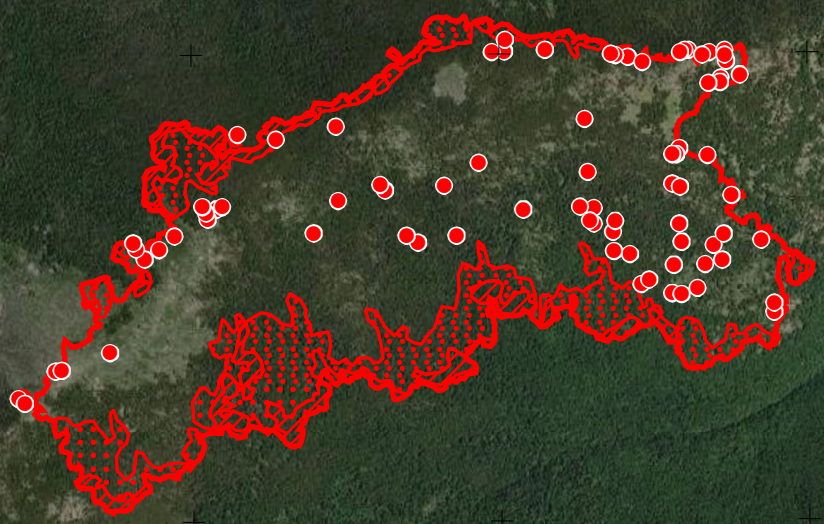

Eneas Peak  
ID-IPF-000385  
Infrared Map

Imagery Date: 8/25/2022 @ 2206 PDT  
IRIN: Elise Bowne  
Interpreted Acres: 780 Acres  
NAD83

Trout  
15 acres

Russell Mountain  
19 acres

- IR Isolated Heat Source
- ◆ Possible IR Heat Source
- ▭ IR Heat Perimeter
- ▨ IR Intense Heat
- ▤ IR Scattered Heat