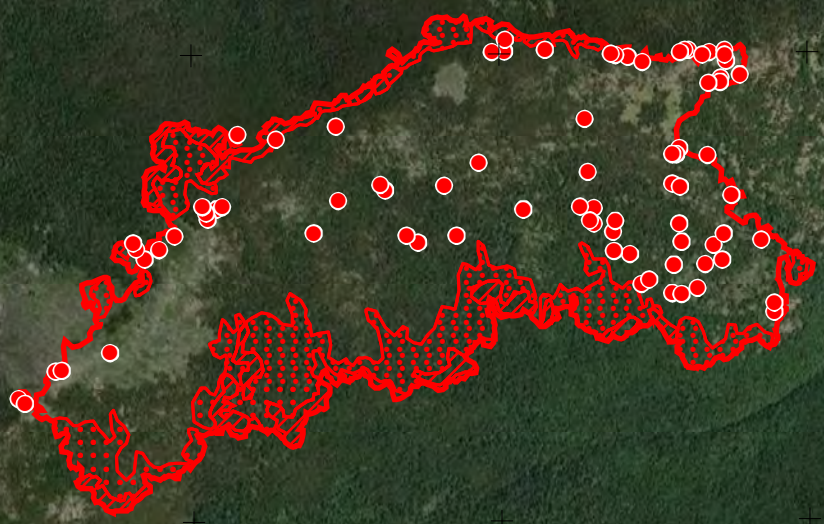

Eneas Peak  
ID-IPF-000385  
Infrared Map

Imagery Date: 8/25/2022 @ 2206 PDT  
IRIN: Elise Bowne  
Interpreted Acres: 780 Acres  
NAD83

Trout  
15 acres

Russell Mountain  
19 acres

- IR Isolated Heat Source
- ◆ Possible IR Heat Source
- ▭ IR Heat Perimeter
- ▨ IR Intense Heat
- ▤ IR Scattered Heat