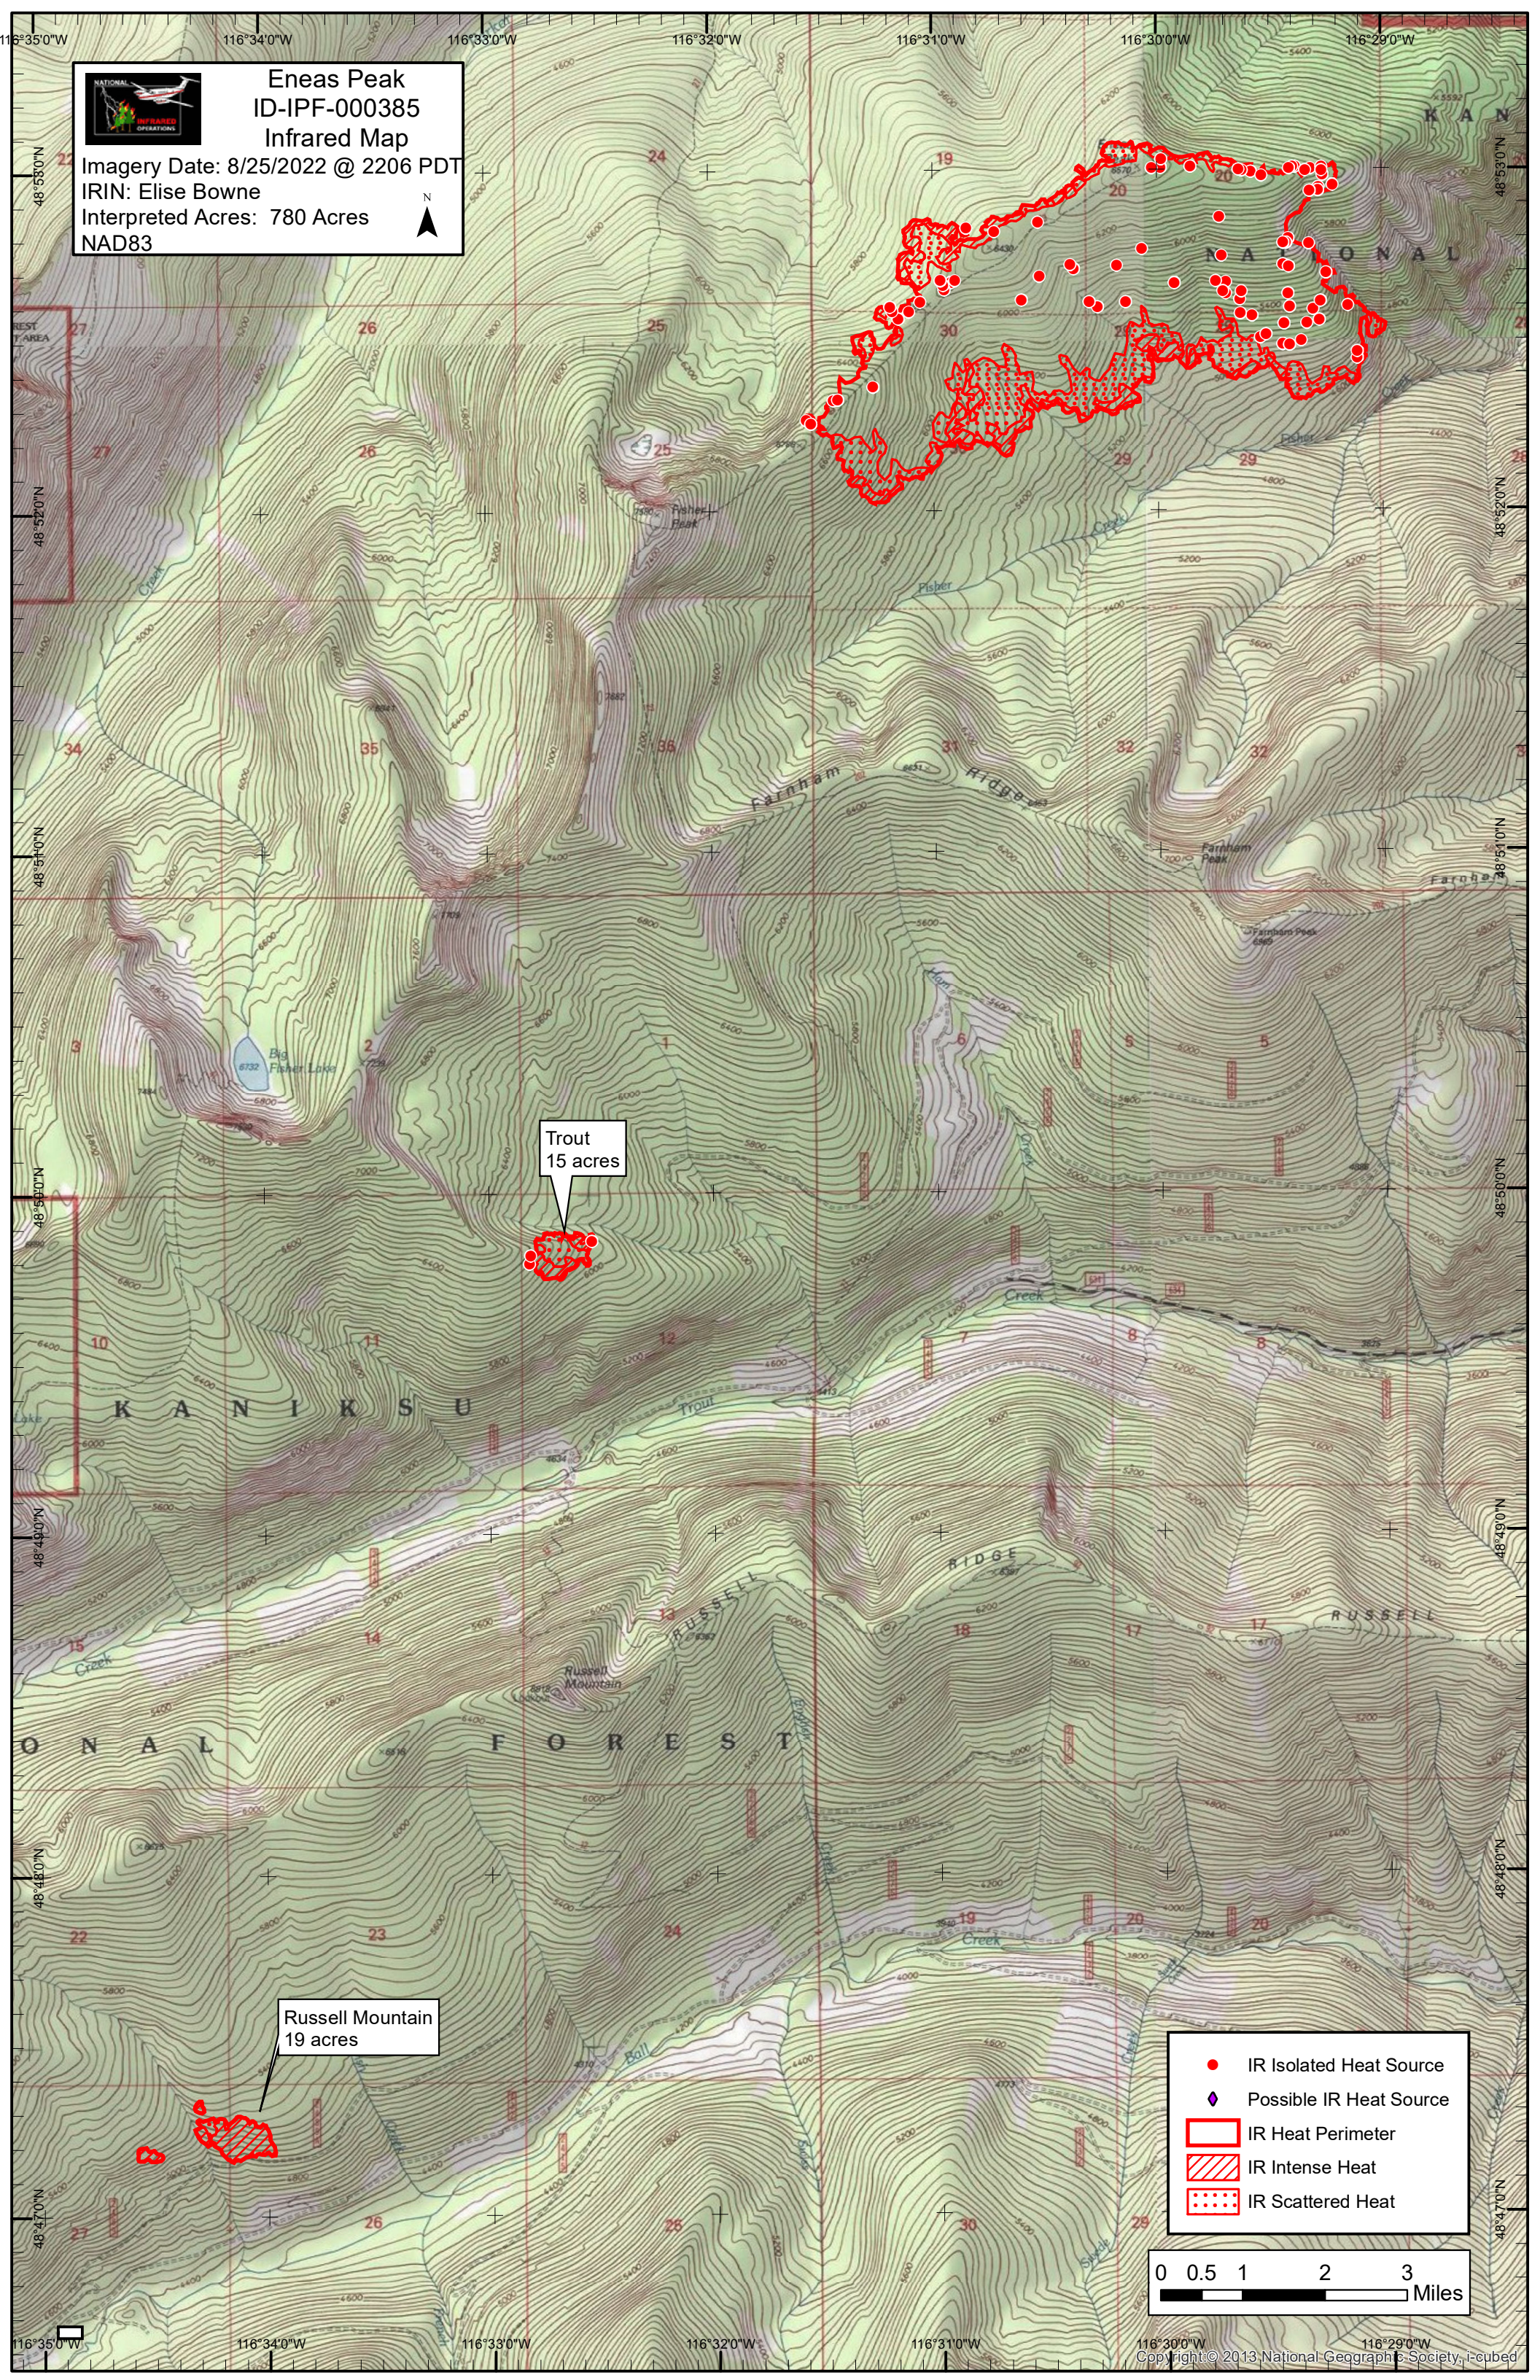

**Eneas Peak
ID-IPF-000385
Infrared Map**

Imagery Date: 8/25/2022 @ 2206 PDT
IRIN: Elise Bowne
Interpreted Acres: 780 Acres
NAD83

Trout
15 acres

Russell Mountain
19 acres

- IR Isolated Heat Source
- ◆ Possible IR Heat Source
- IR Heat Perimeter
- IR Intense Heat
- IR Scattered Heat