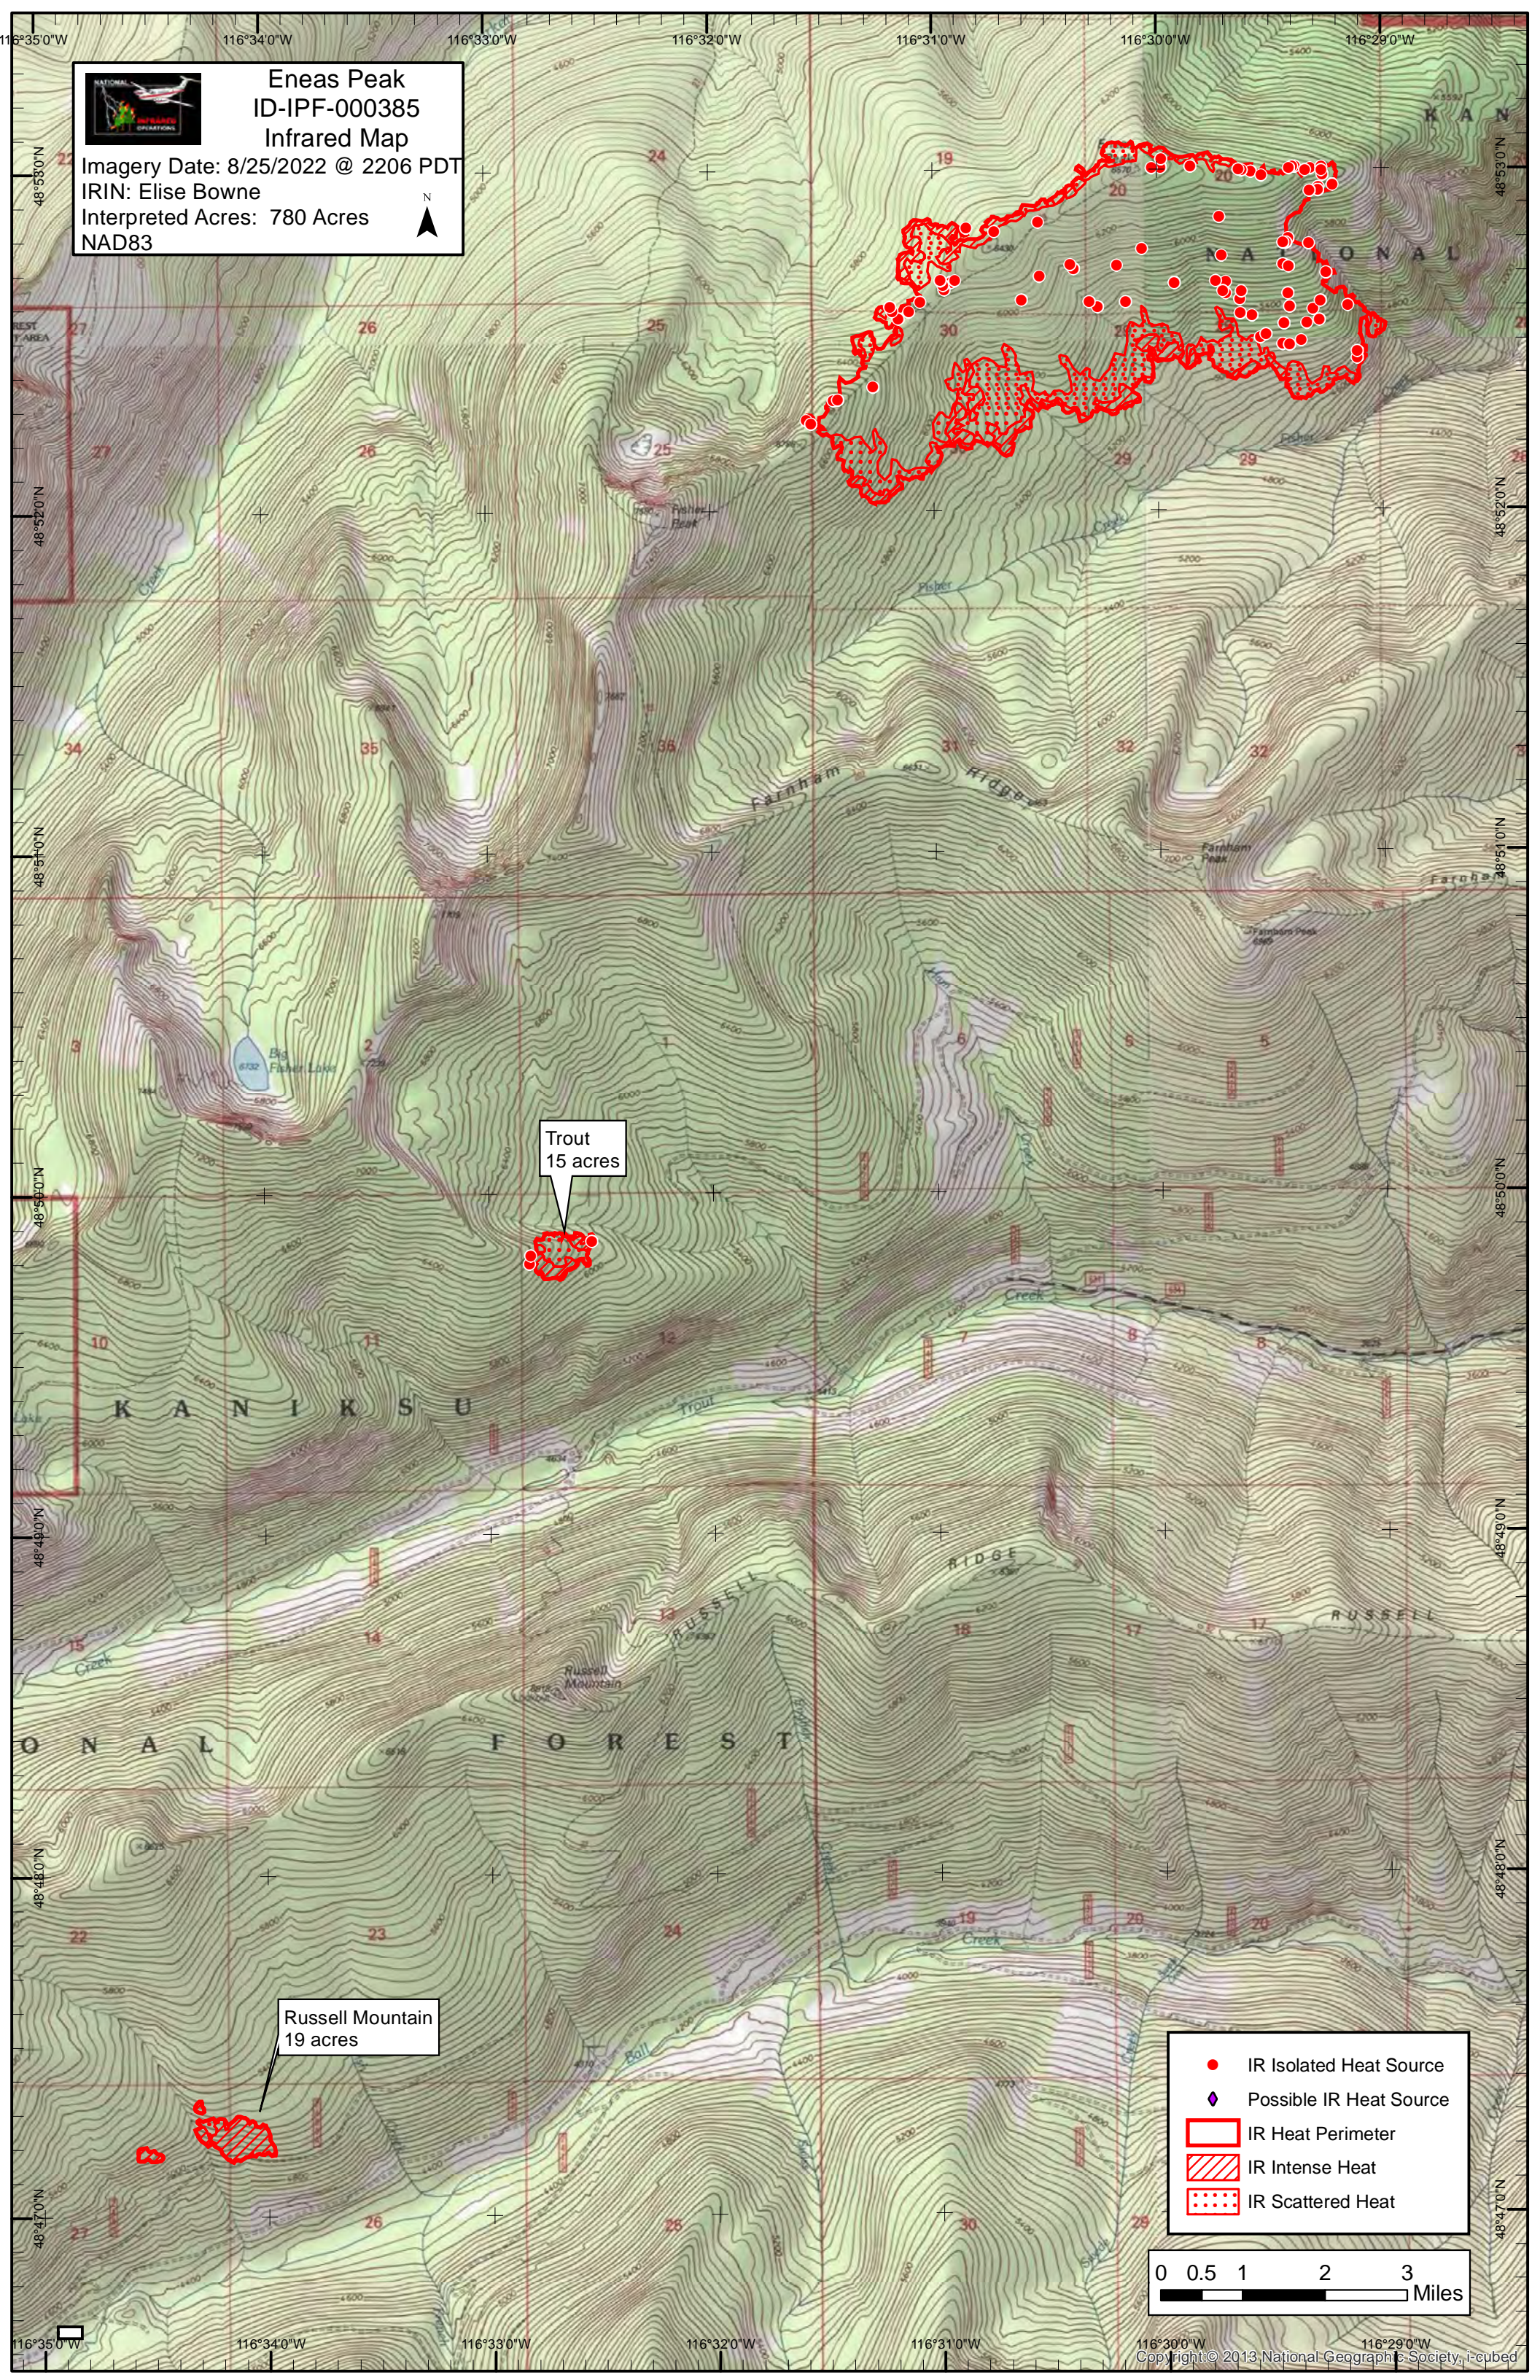

**Eneas Peak
ID-IPF-000385
Infrared Map**

Imagery Date: 8/25/2022 @ 2206 PDT
IRIN: Elise Bowne
Interpreted Acres: 780 Acres
NAD83

Trout
15 acres

Russell Mountain
19 acres

- IR Isolated Heat Source
- ◆ Possible IR Heat Source
- IR Heat Perimeter
- IR Intense Heat
- IR Scattered Heat