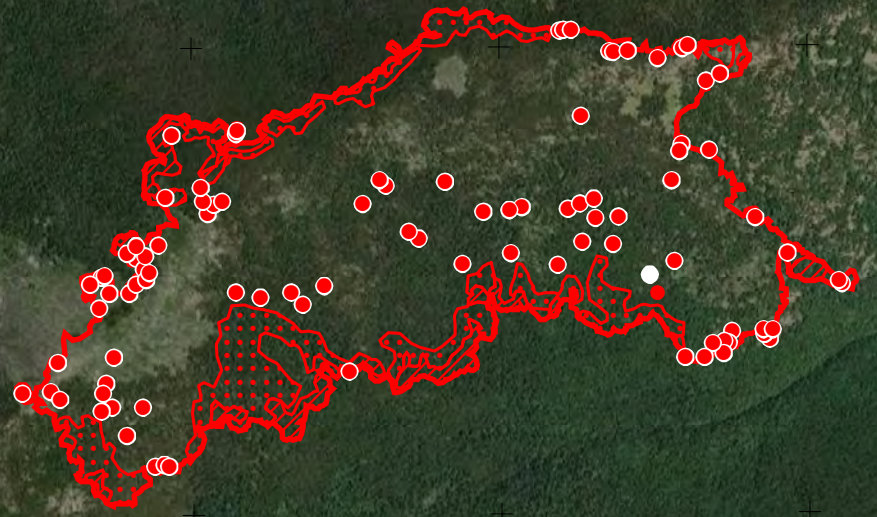

Eneas Peak
ID-IPF-000385
Infrared Map

Imagery Date: 8/26/2022 @ 2103 PDT
IRIN: Elise Bowne
Interpreted Acres: 786 Acres
NAD83

Trout
16 acres

Russell Mountain
53 acres