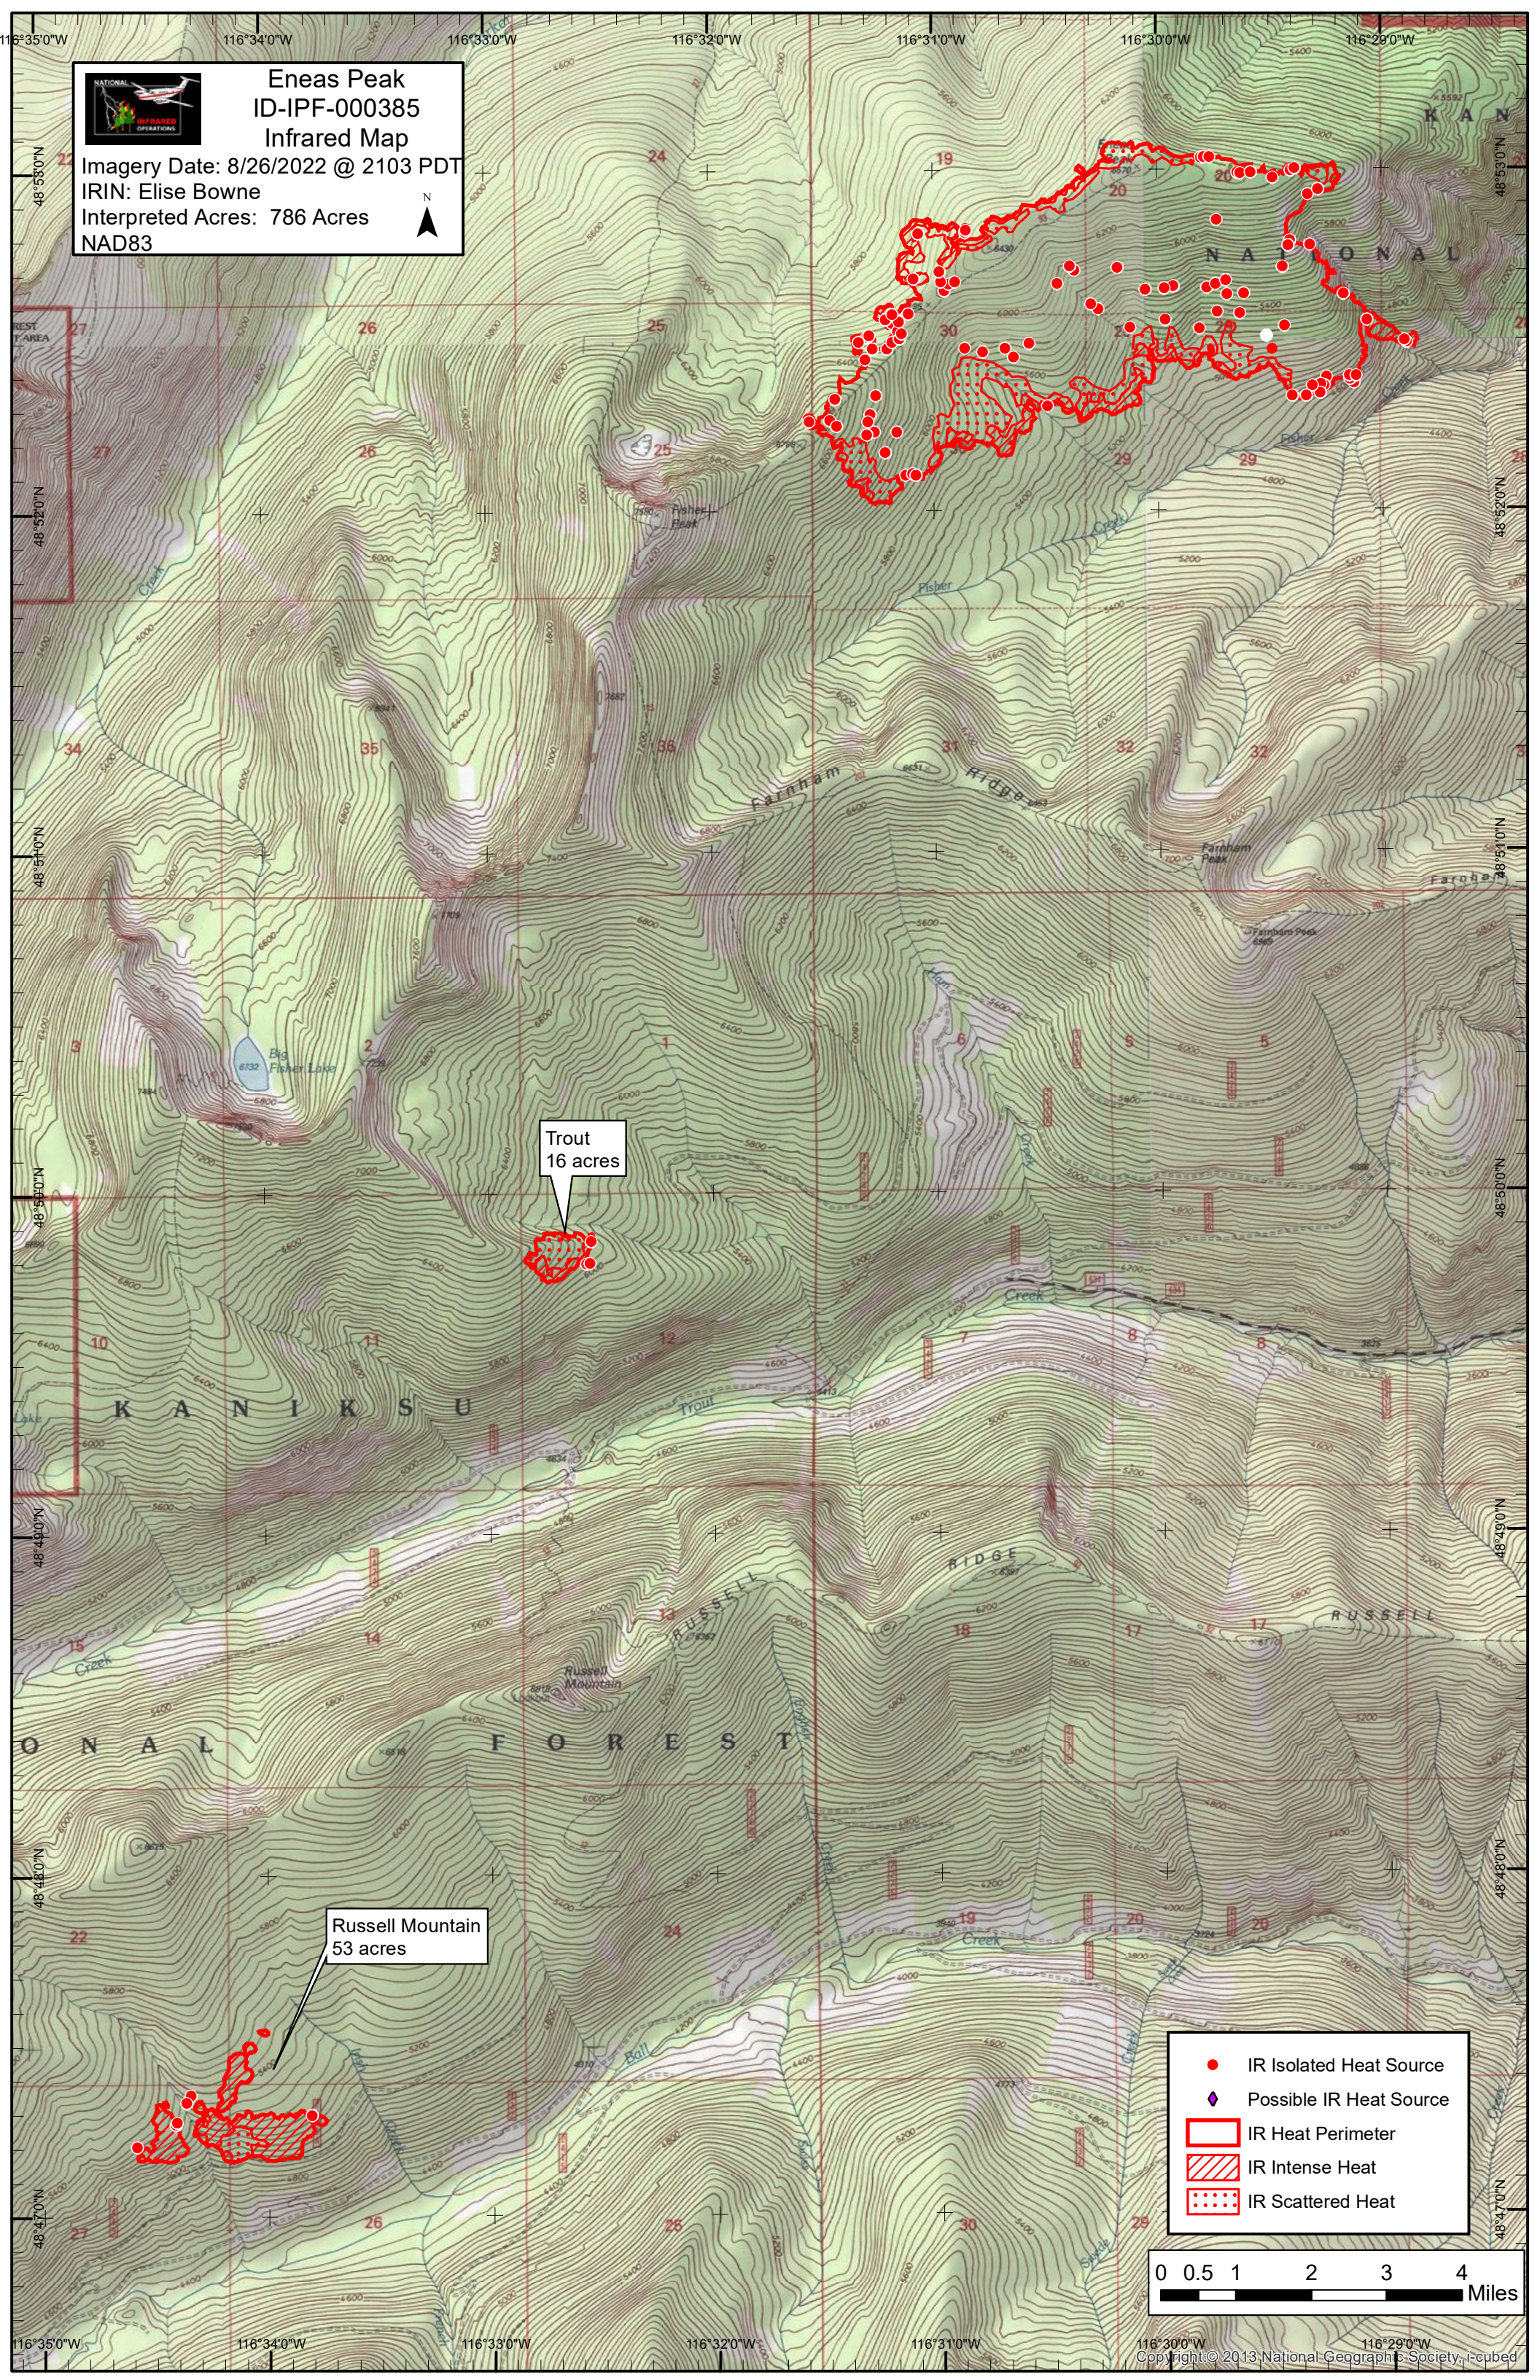

**Eneas Peak  
ID-IPF-000385  
Infrared Map**

Imagery Date: 8/26/2022 @ 2103 PDT  
IRIN: Elise Bowne  
Interpreted Acres: 786 Acres  
NAD83

Trout  
16 acres

Russell Mountain  
53 acres

- IR Isolated Heat Source
- ◆ Possible IR Heat Source
- IR Heat Perimeter
- IR Intense Heat
- IR Scattered Heat