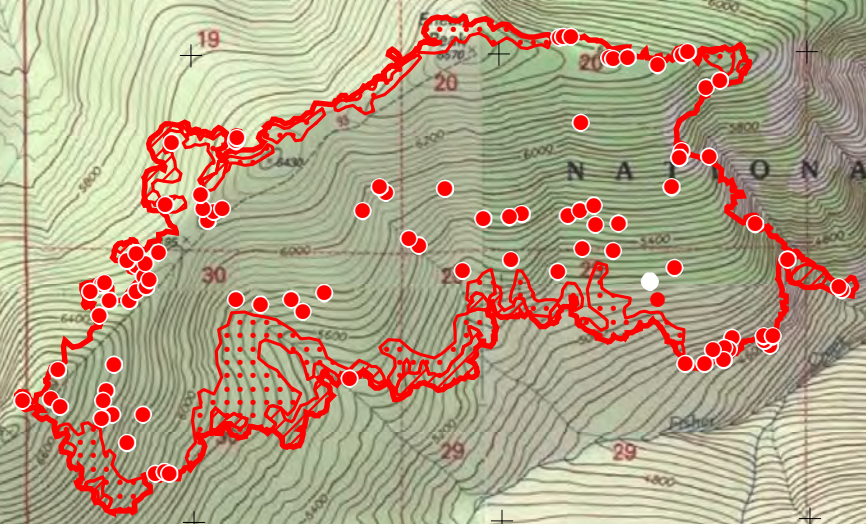

**Eneas Peak
ID-IPF-000385
Infrared Map**

Imagery Date: 8/26/2022 @ 2103 PDT
IRIN: Elise Bowne
Interpreted Acres: 786 Acres
NAD83

Trout
16 acres

Russell Mountain
53 acres

- IR Isolated Heat Source
- ◆ Possible IR Heat Source
- IR Heat Perimeter
- IR Intense Heat
- IR Scattered Heat