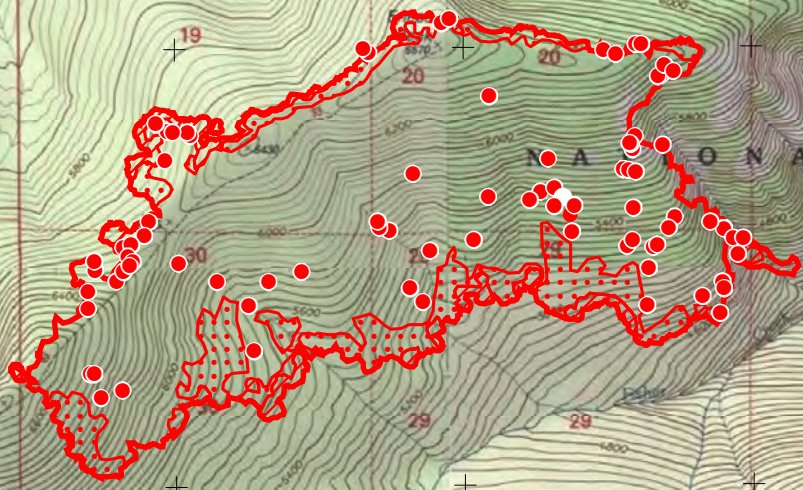

Eneas Peak
ID-IPF-000385
Infrared Map

Imagery Date: 8/27/2022 @ 2145 PDT

IRIN: Elise Bowne

Interpreted Acres: 793 Acres

Trout - ID-IPF-000486 16 acres

Russell Mountain - ID-IPF-000515 66 acres

NAD83

- IR Isolated Heat Source
- ◆ Possible IR Heat Source
- IR Heat Perimeter
- IR Intense Heat
- IR Scattered Heat