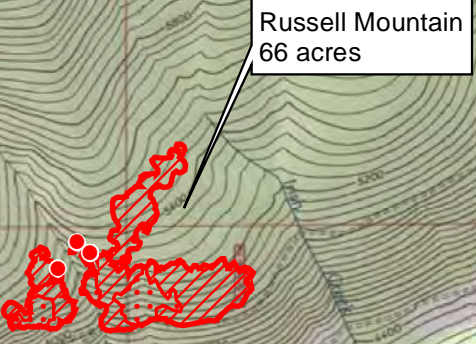

Eneas Peak
ID-IPF-000385
Infrared Map

Imagery Date: 8/27/2022 @ 2145 PDT

IRIN: Elise Bowne

Interpreted Acres: 793 Acres

Trout - ID-IPF-000486 16 acres

Russell Mountain - ID-IPF-000515 66 acres

NAD83

- IR Isolated Heat Source
- ◆ Possible IR Heat Source
- IR Heat Perimeter
- IR Intense Heat
- IR Scattered Heat