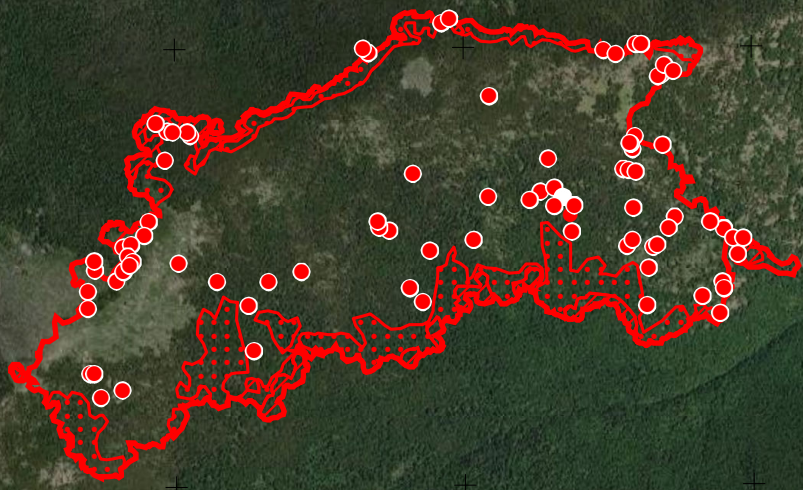

**Eneas Peak**  
**ID-IPF-000385**  
**Infrared Map**

Imagery Date: 8/27/2022 @ 2145 PDT

IRIN: Elise Bowne

Interpreted Acres: 793 Acres

Trout - ID-IPF-000486 16 acres

Russell Mountain - ID-IPF-000515 66 acres

NAD83

Trout  
16 acres

Russell Mountain  
66 acres

- IR Isolated Heat Source
- ◆ Possible IR Heat Source
- IR Heat Perimeter
- IR Intense Heat
- IR Scattered Heat