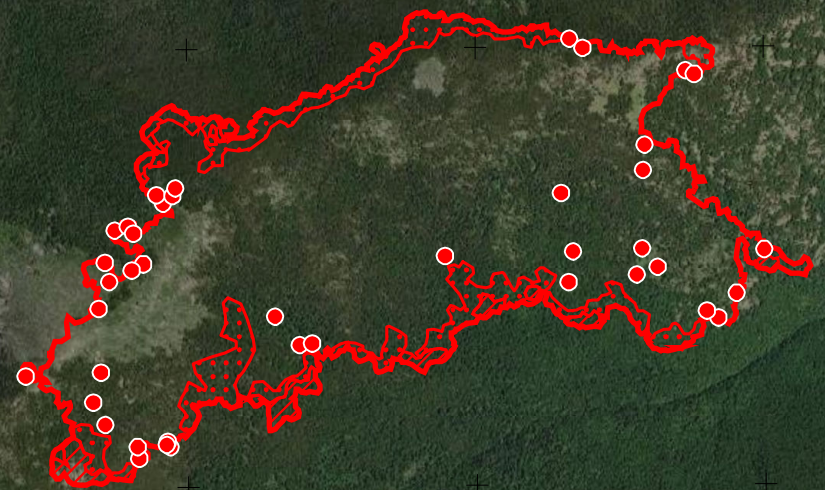

Eneas Peak  
ID-IPF-000385  
Infrared Map

Imagery Date: 8/29/2022 @ 2239 PDT

IRIN: Elise Bowne

Interpreted Acres: 816 Acres

Trout - ID-IPF-000486 21 acres

Russell Mountain - ID-IPF-000515 123 acres

NAD83

- IR Isolated Heat Source
- ◆ Possible IR Heat Source
- IR Heat Perimeter
- IR Intense Heat
- IR Scattered Heat