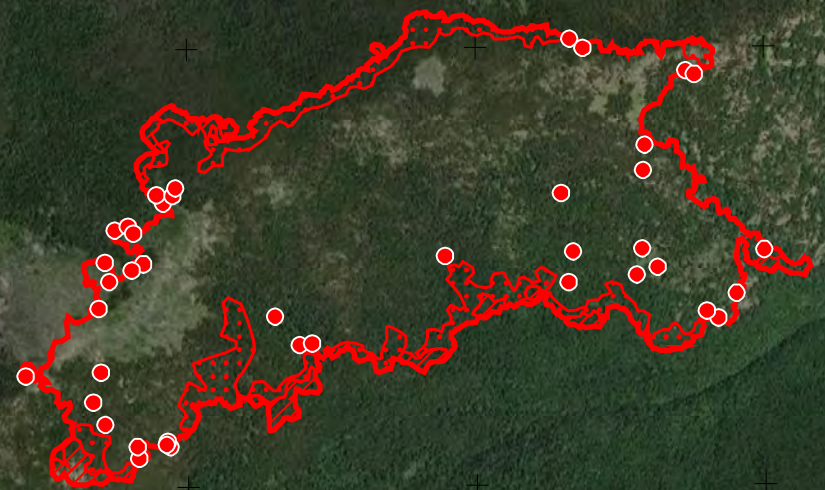

Eneas Peak
ID-IPF-000385
Infrared Map

Imagery Date: 8/29/2022 @ 2239 PDT

IRIN: Elise Bowne

Interpreted Acres: 816 Acres

Trout - ID-IPF-000486 21 acres

Russell Mountain - ID-IPF-000515 123 acres

NAD83

Trout
21 acres

Russell Mountain
123 acres

- IR Isolated Heat Source
- ◆ Possible IR Heat Source
- IR Heat Perimeter
- IR Intense Heat
- IR Scattered Heat