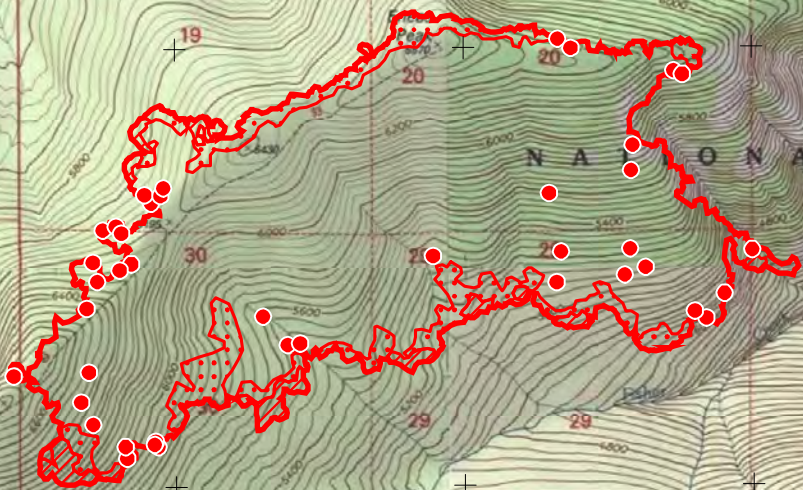

**Eneas Peak**  
**ID-IPF-000385**  
**Infrared Map**

Imagery Date: 8/29/2022 @ 2239 PDT

IRIN: Elise Bowne

Interpreted Acres: 816 Acres

Trout - ID-IPF-000486 21 acres

Russell Mountain - ID-IPF-000515 123 acres

NAD83

- IR Isolated Heat Source
- ◆ Possible IR Heat Source
- IR Heat Perimeter
- IR Intense Heat
- IR Scattered Heat