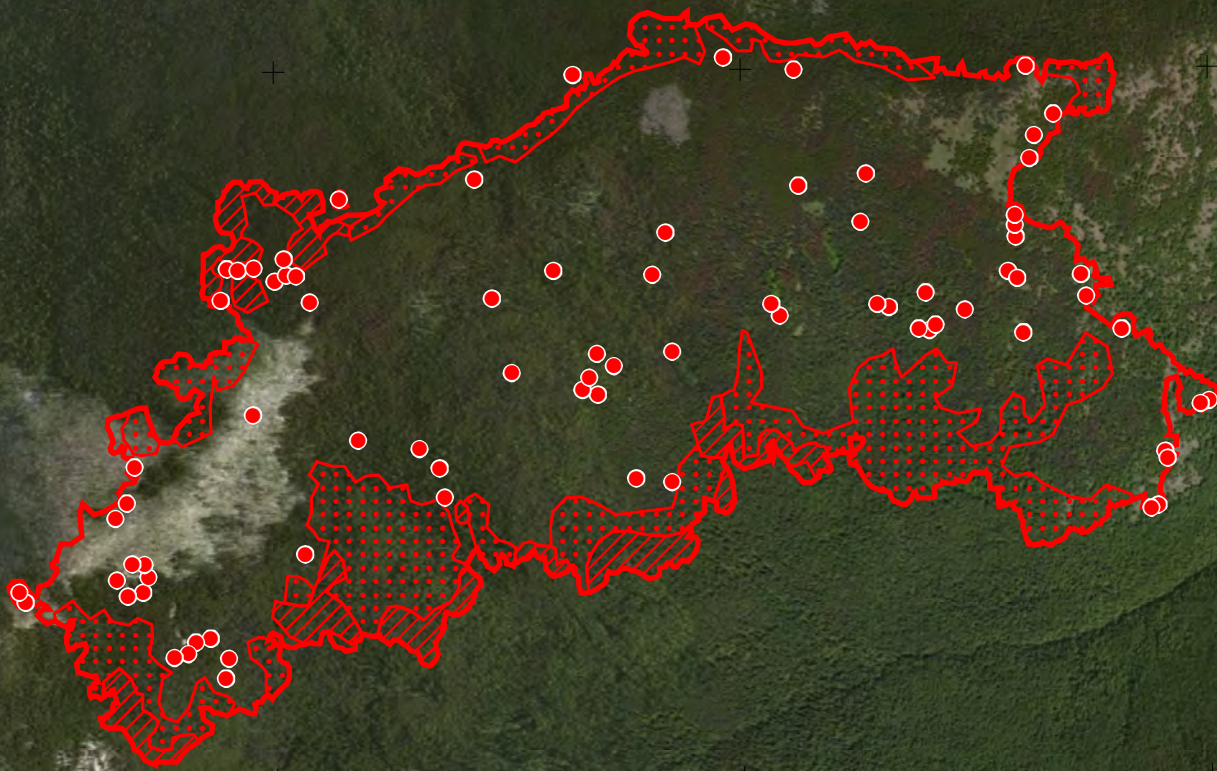

Eneas Peak
ID-IPF-000385
Infrared Map

Imagery Date: 8/24/2022 @ 2116 PDT
IRIN: Elise Bowne
Interpreted Acres: 772 Acres
NAD83

Trout
13 acres

- IR Isolated Heat Source
- ◆ Possible IR Heat Source
- ▭ IR Heat Perimeter
- ▨ IR Intense Heat
- ▤ IR Scattered Heat