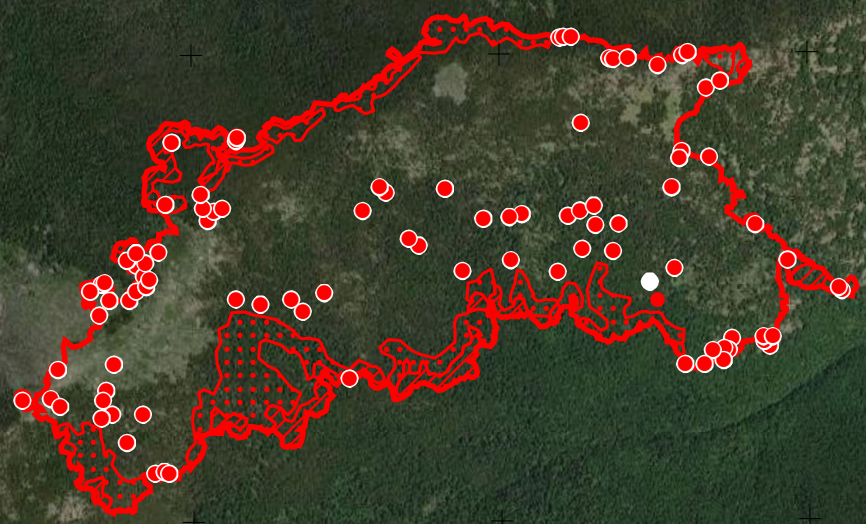

Eneas Peak  
ID-IPF-000385  
Infrared Map

Imagery Date: 8/26/2022 @ 2103 PDT  
IRIN: Elise Bowne  
Interpreted Acres: 786 Acres  
NAD83

Trout  
16 acres

Russell Mountain  
53 acres