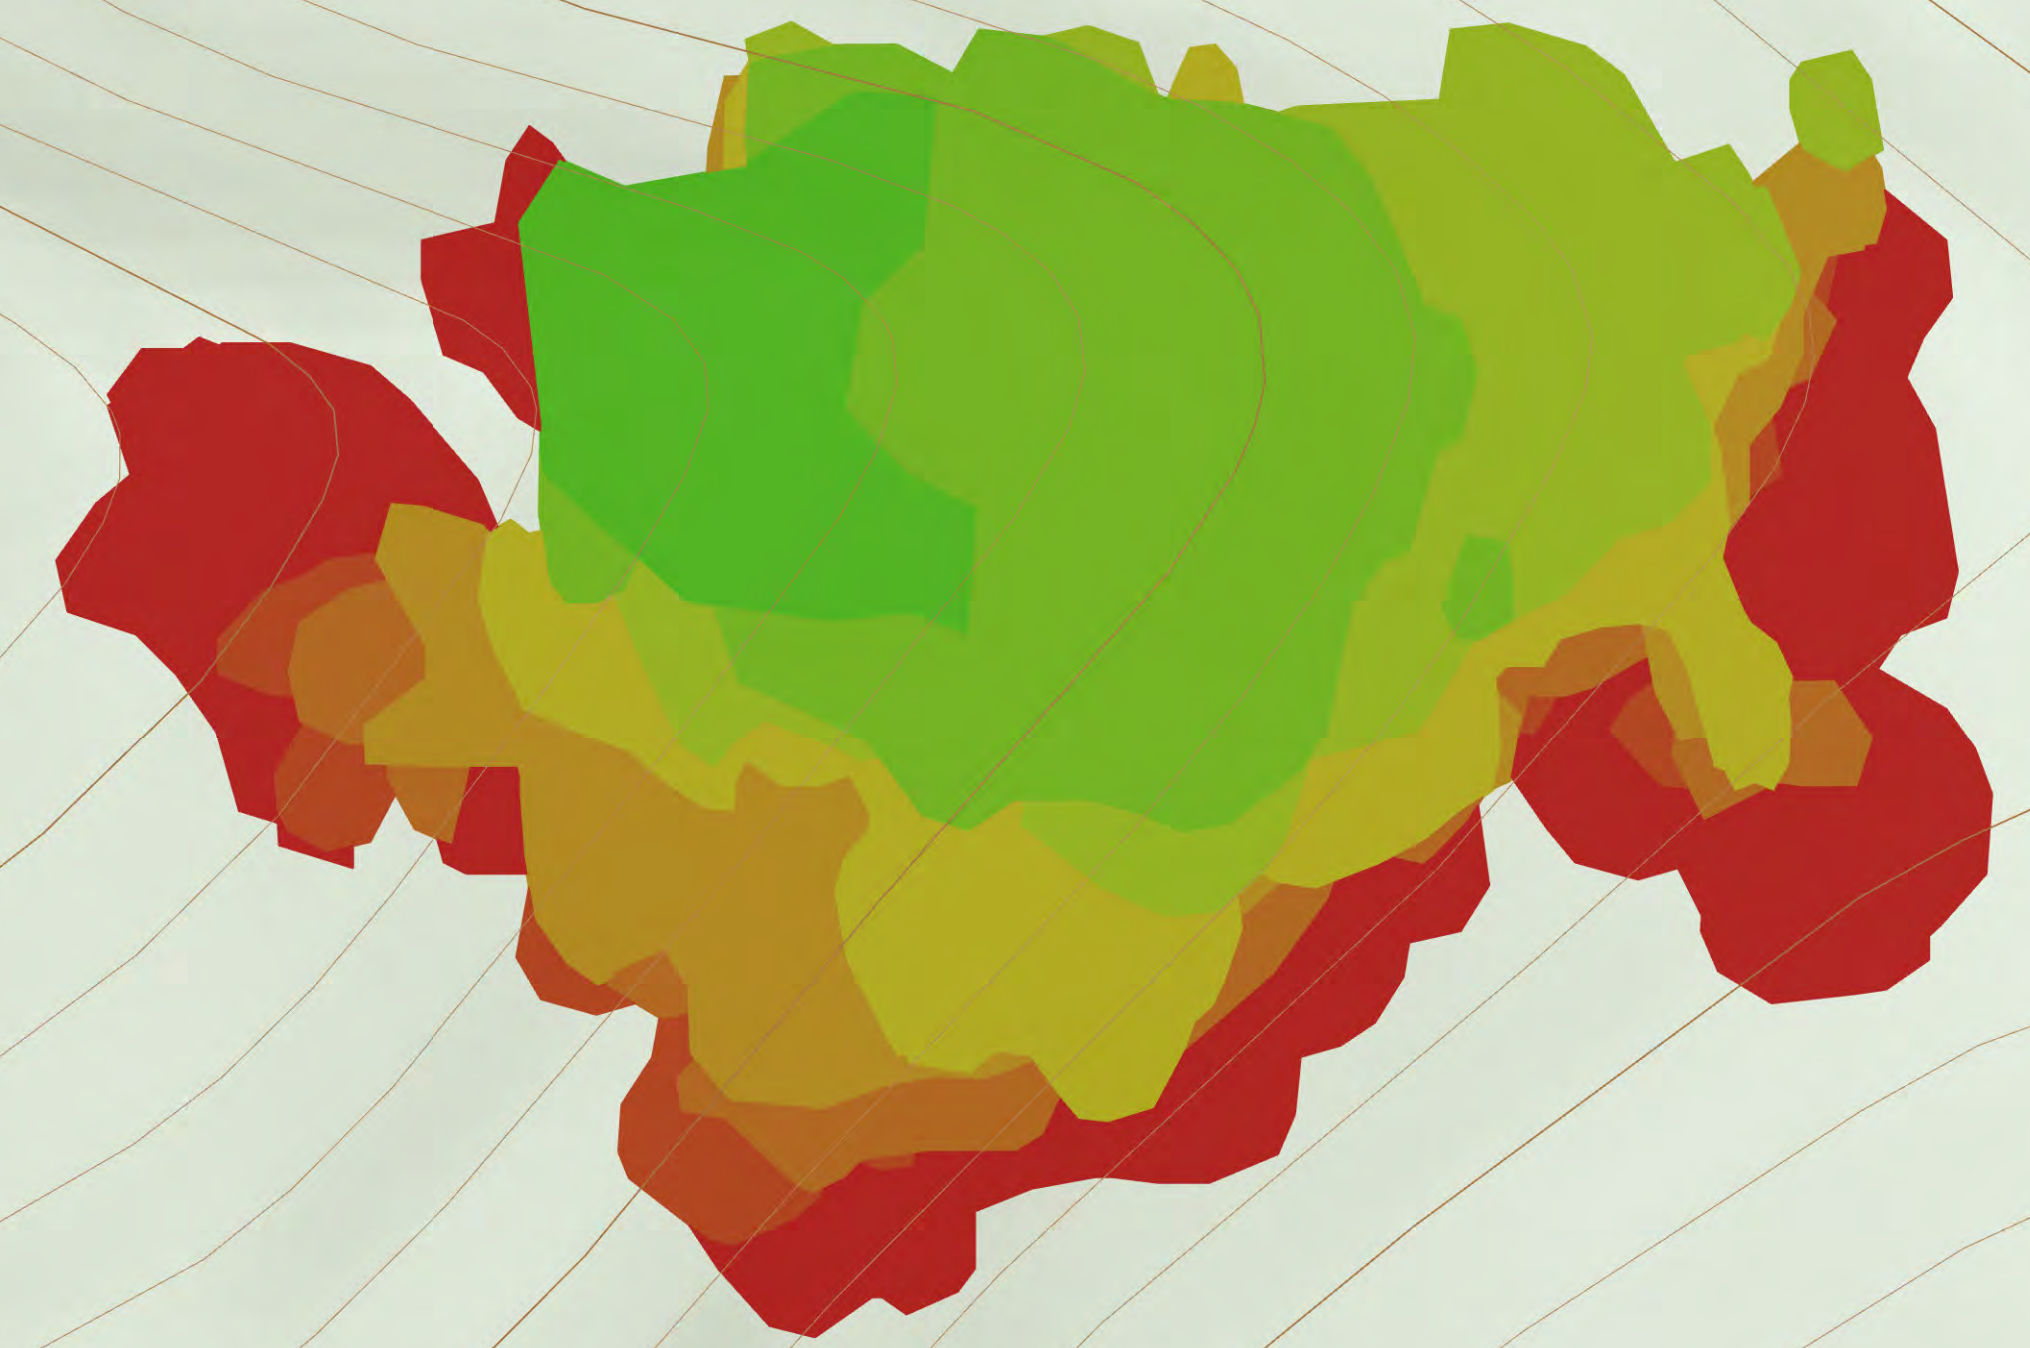

IDAHO PANHANDLE NATIONAL FORESTS

# Progression

Trout

8/30/2022

20220821 @ 2211	2ac	+2ac
20220822 @ 2114	7ac	+5ac
20220823 @ 2122	10ac	+3ac
20220824 @ 2116	13ac	+3ac
20220825 @ 2119	15ac	+2ac
20220826 @ 2103	16ac	+1ac
20220827 @ 2145	16ac	+0ac
20220829 @ 2239	21ac	+5ac