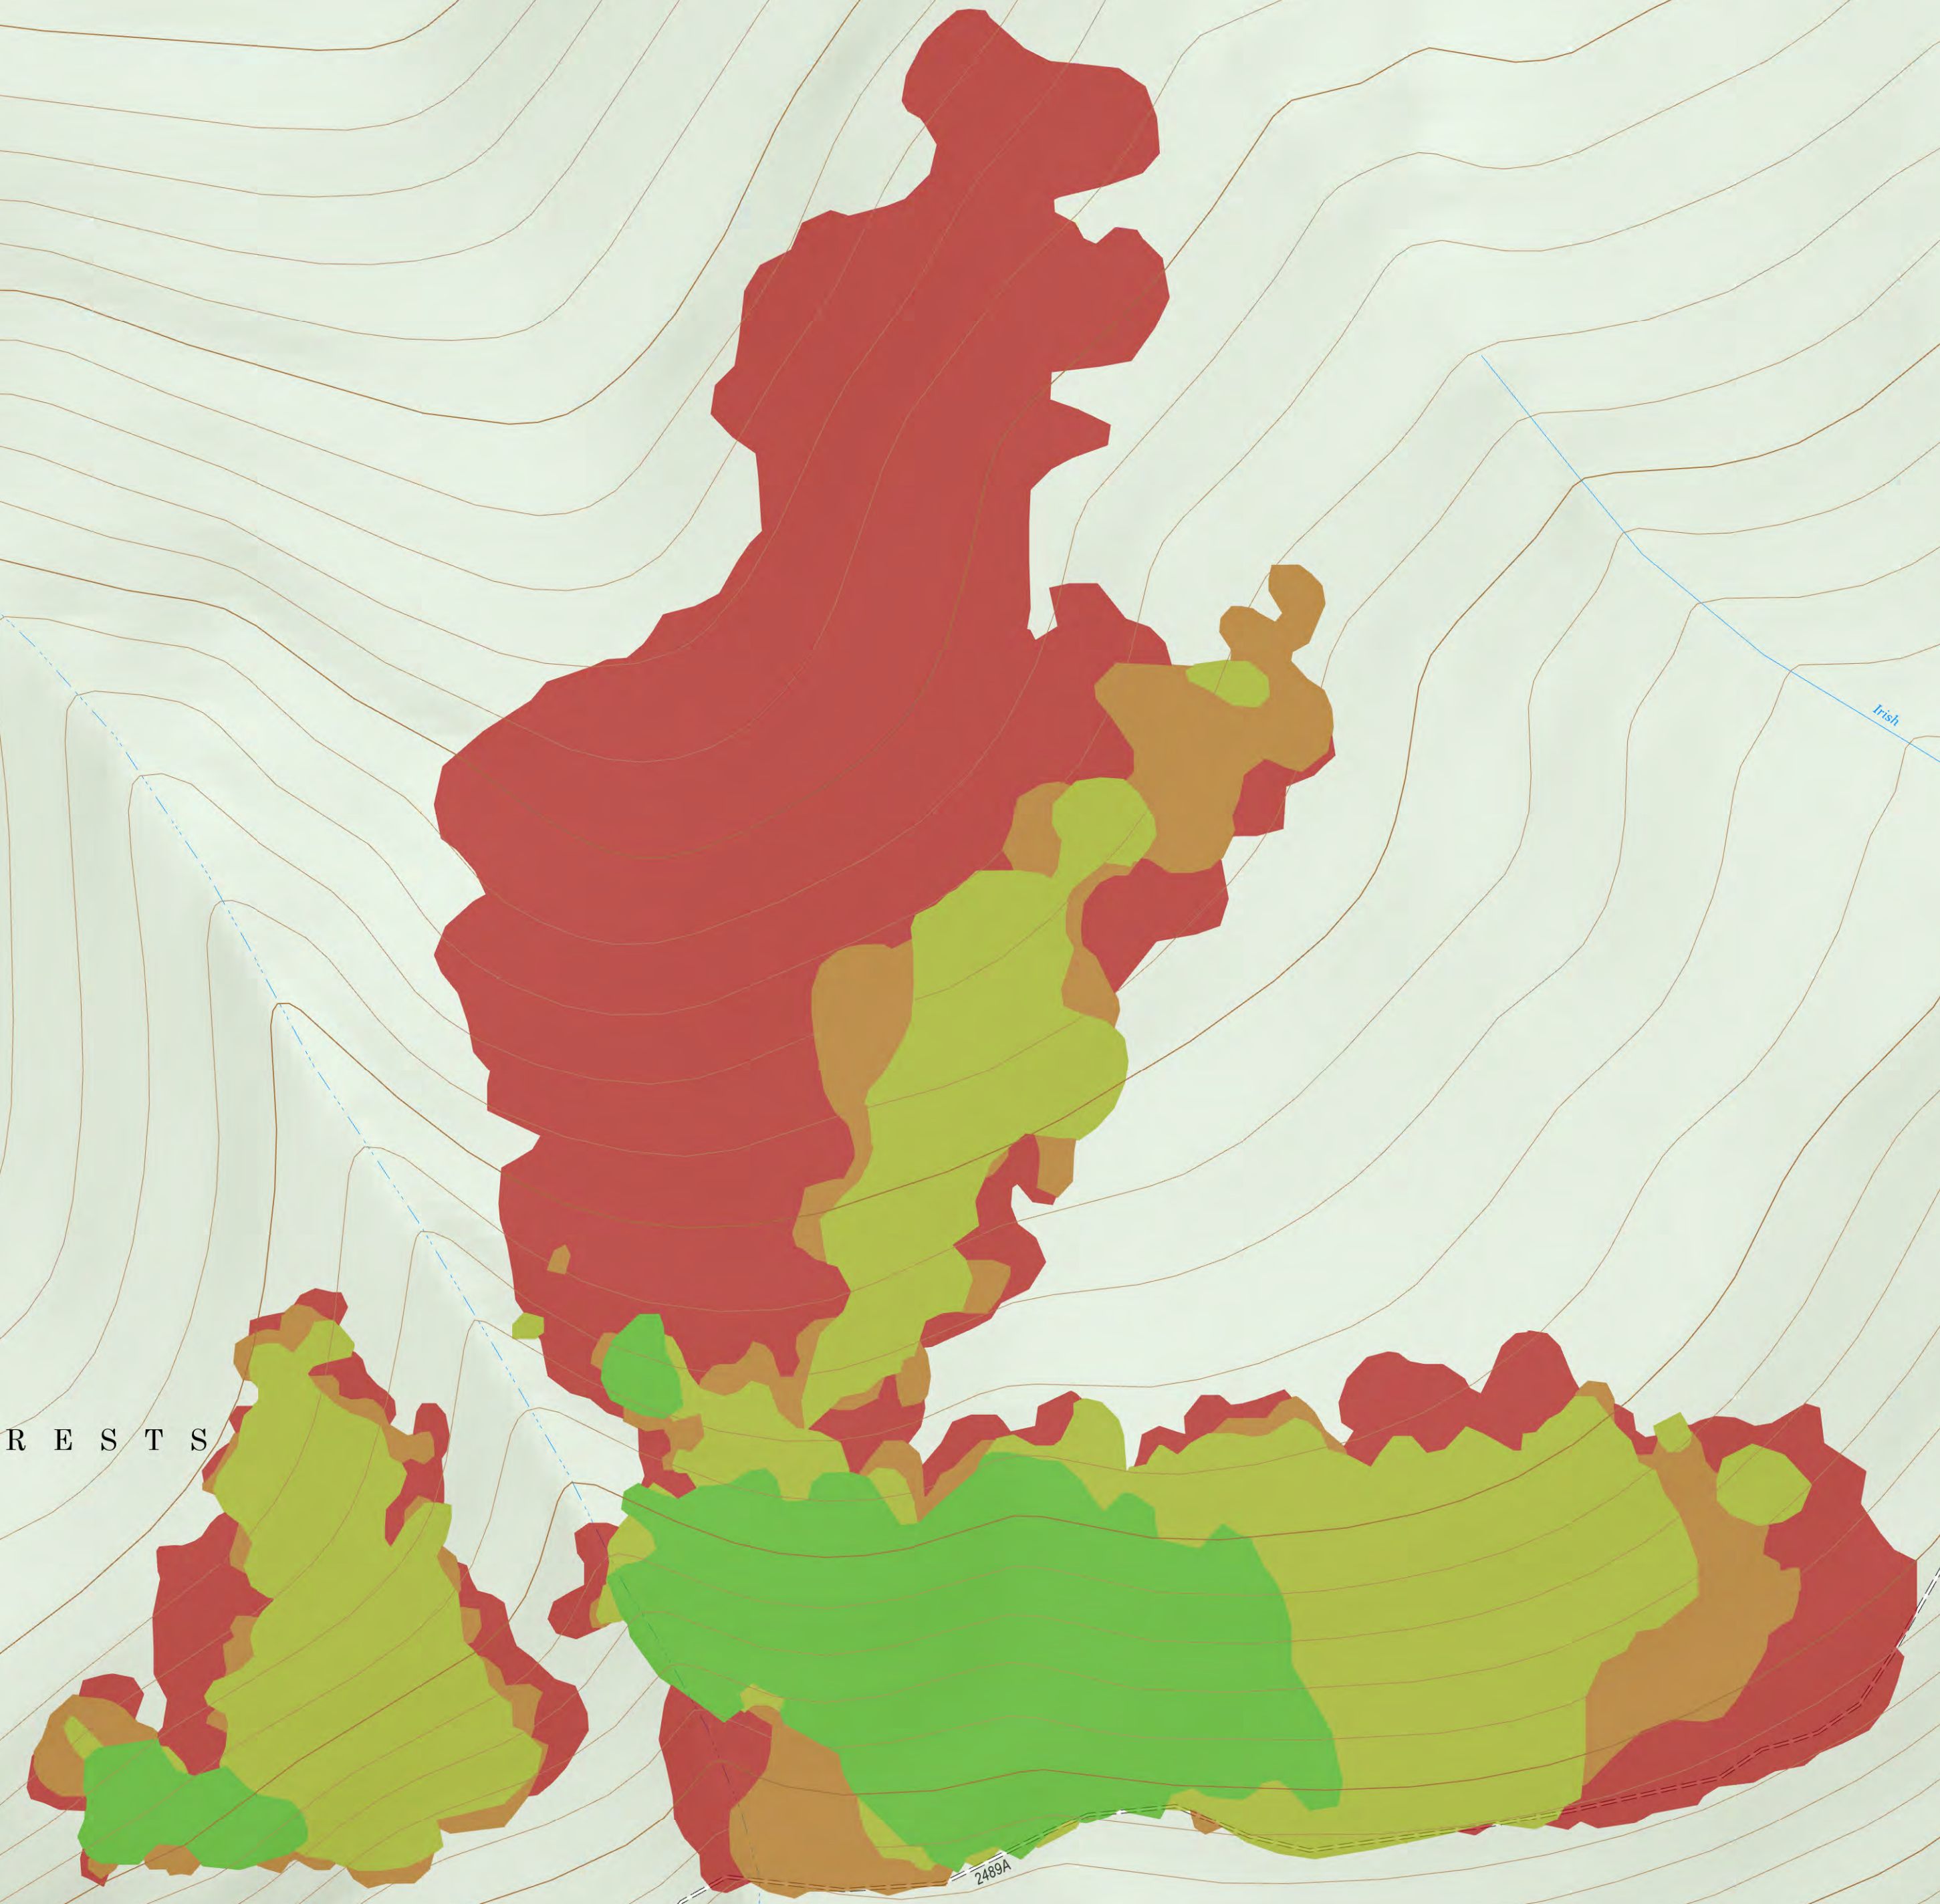

IDAHO PANHANDLE NATIONAL FORESTS

Progression Russell Mountain

8/30/2022

20220825 @ 2206	19ac	+19ac
20220826 @ 2103	53ac	+34ac
20220827 @ 2145	66ac	+13ac
20220829 @ 2239	123ac	+57ac

1 inch equals 1 miles Scale: 1:3,000