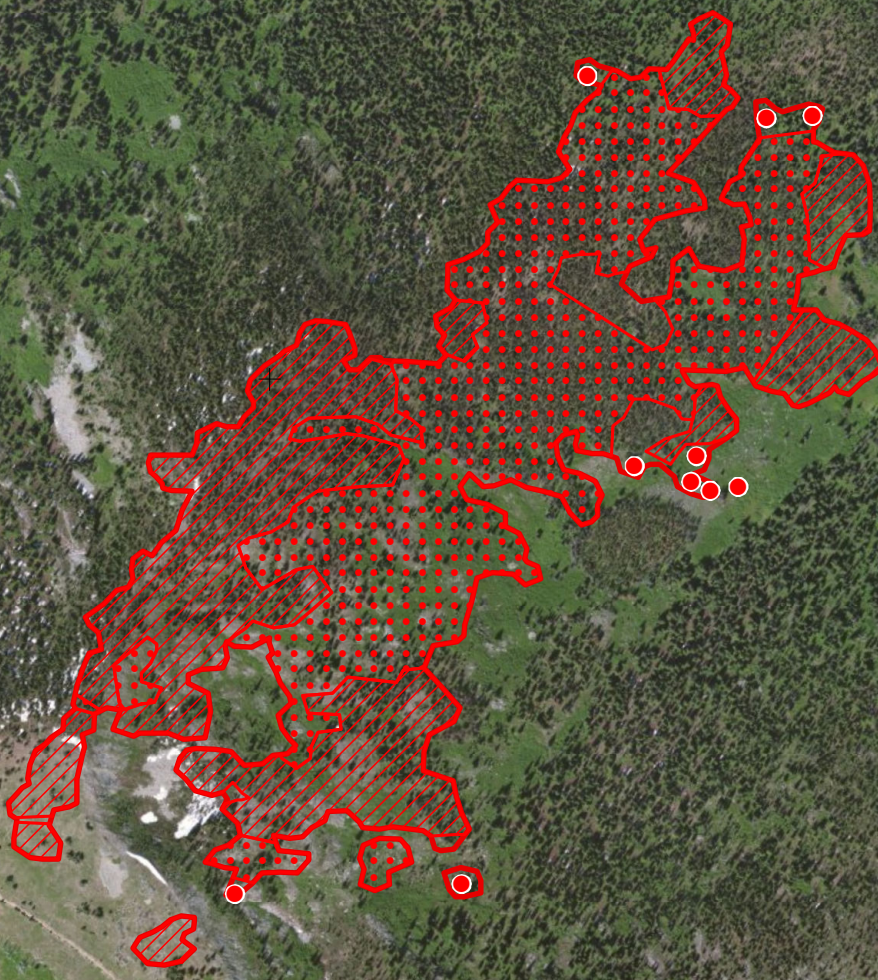

Fire Creek ID-NCF-000? Infrared Map

Imagery Date: 8/18/2022 @ 2132 PDT
IRIN: Elise Bowne
Interpreted Acres: 116 Acres
NAD83

- IR Isolated Heat Source
- ▭ IR Heat Perimeter
- ▨ IR Intense Heat
- ▣ IR Scattered Heat