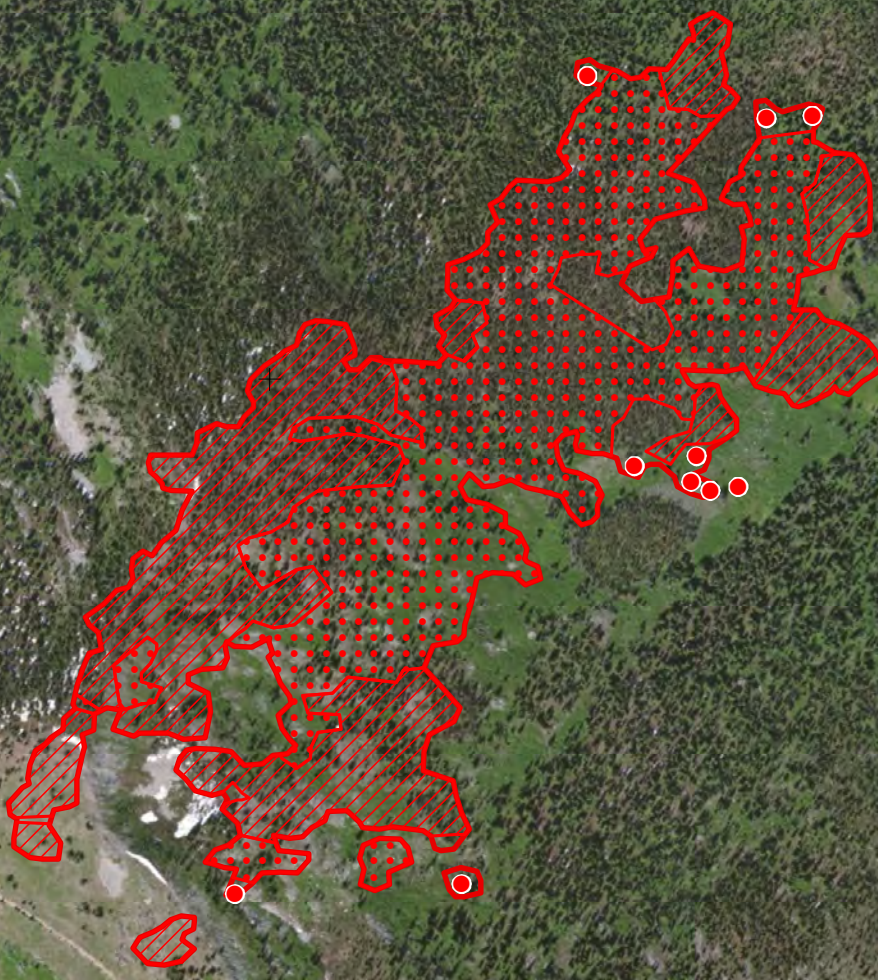

Fire Creek
ID-NCF-000?
Infrared Map

Imagery Date: 8/18/2022 @ 2132 PDT
IRIN: Elise Bowne
Interpreted Acres: 116 Acres
NAD83

- IR Isolated Heat Source
- ▭ IR Heat Perimeter
- ▨ IR Intense Heat
- ▤ IR Scattered Heat