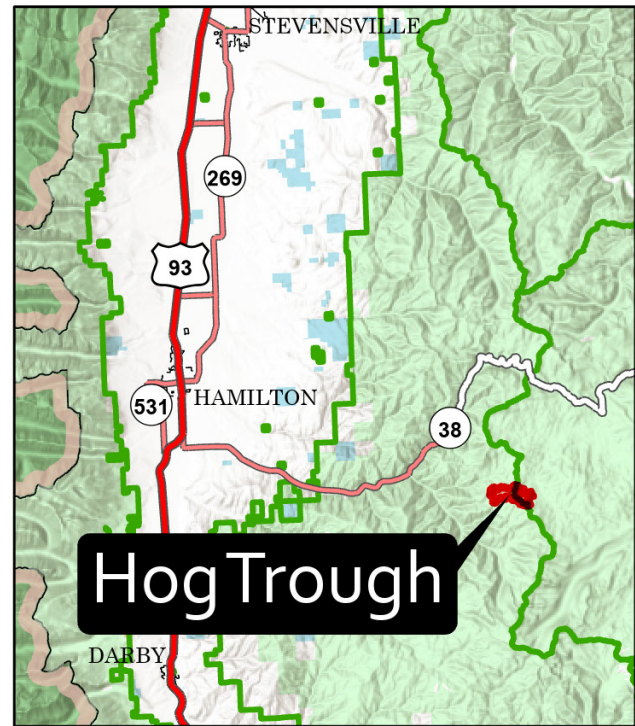

Public Information

Hog Trough
 MT-BRF-022161
 8/03/2022
 749 acres at 8/2/22 2327
 Acres from IR

- Hog Trough Fire Road Closures
- Bitterroot NF Fire Closure Area
- Beaverhead-Deerlodge NF Closure Area
- Uncontained
- Wildfire Daily Fire Perimeter
- Forest Service Land
- USFS Wilderness Study Area
- USFS Roadless Areas
- State Public Lands
- Bureau of Land Management Lands

Hog Trough