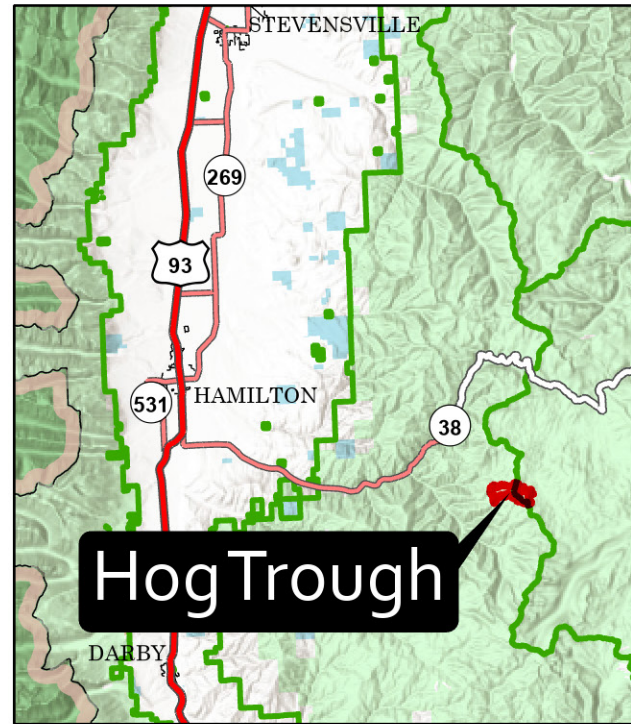

Public Information

Hog Trough
 MT-BRF-022161
 8/04/2022
 771 acres at 8/3/22 2147
 Acres from IR

- Hog Trough Fire Road Closures
- Bitterroot NF Fire Closure Area
- Beaverhead-Deerlodge NF Closure Area
- Uncontained
- Wildfire Daily Fire Perimeter
- Forest Service Land
- USFS Wilderness Study Area
- USFS Roadless Areas
- State Public Lands
- Bureau of Land Management Lands

Hog Trough