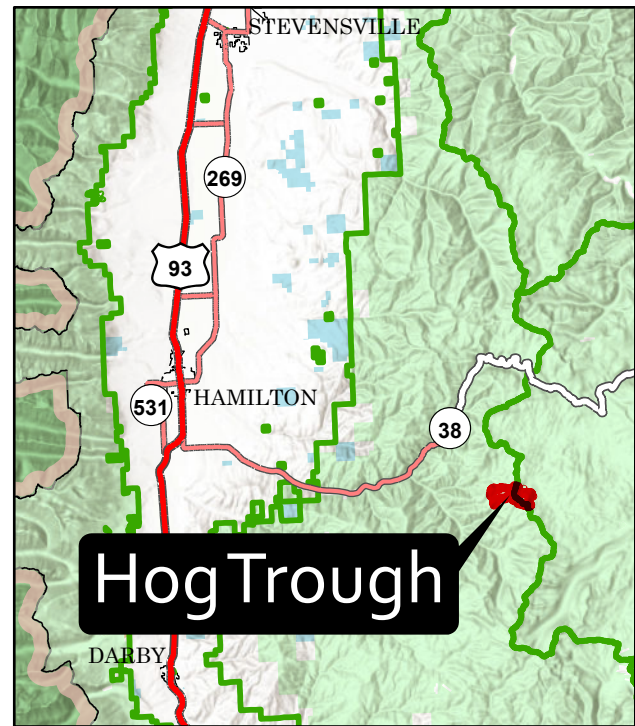

Public Information

Hog Trough
 MT-BRF-022161
 8/05/22
 771 acres at 8/4/22 0215
 Acres from IR

- Hog Trough Fire Road Closures
- Bitterroot NF Fire Closure Area
- Beaverhead-Deerlodge NF Closure Area
- Uncontained
- Wildfire Daily Fire Perimeter
- Forest Service Land
- USFS Wilderness Study Area
- USFS Roadless Areas
- State Public Lands
- Bureau of Land Management Lands

Hog Trough

8/5/2022 0140
 North American 1983 Datum. LatLong Grid