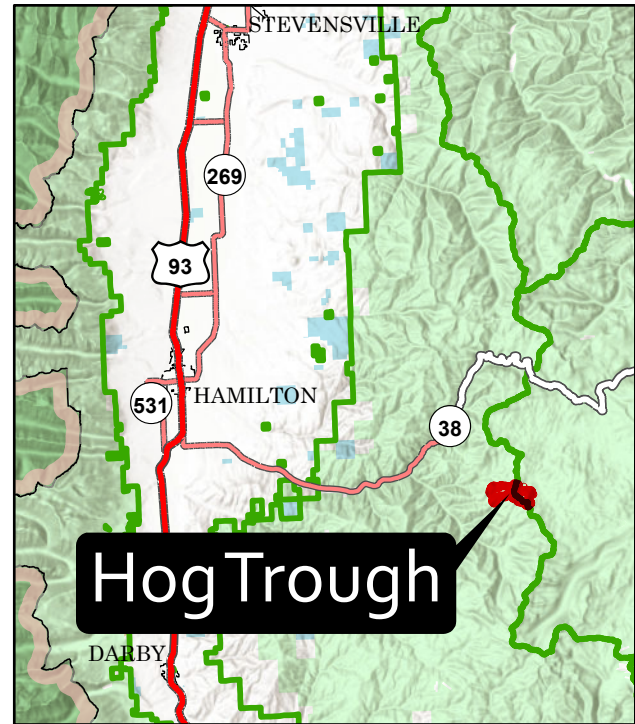

Public Information

Hog Trough
 MT-BRF-022161
 8/06/22
 791 acres at 8/5/22 2151
 Acres from IR

- Hog Trough Fire Road Closures
- Bitterroot NF Fire Closure Area
- Beaverhead-Deerlodge NF Closure Area
- Uncontained
- Wildfire Daily Fire Perimeter
- Forest Service Land
- USFS Wilderness Study Area
- USFS Roadless Areas
- State Public Lands
- Bureau of Land Management Lands

Hog Trough