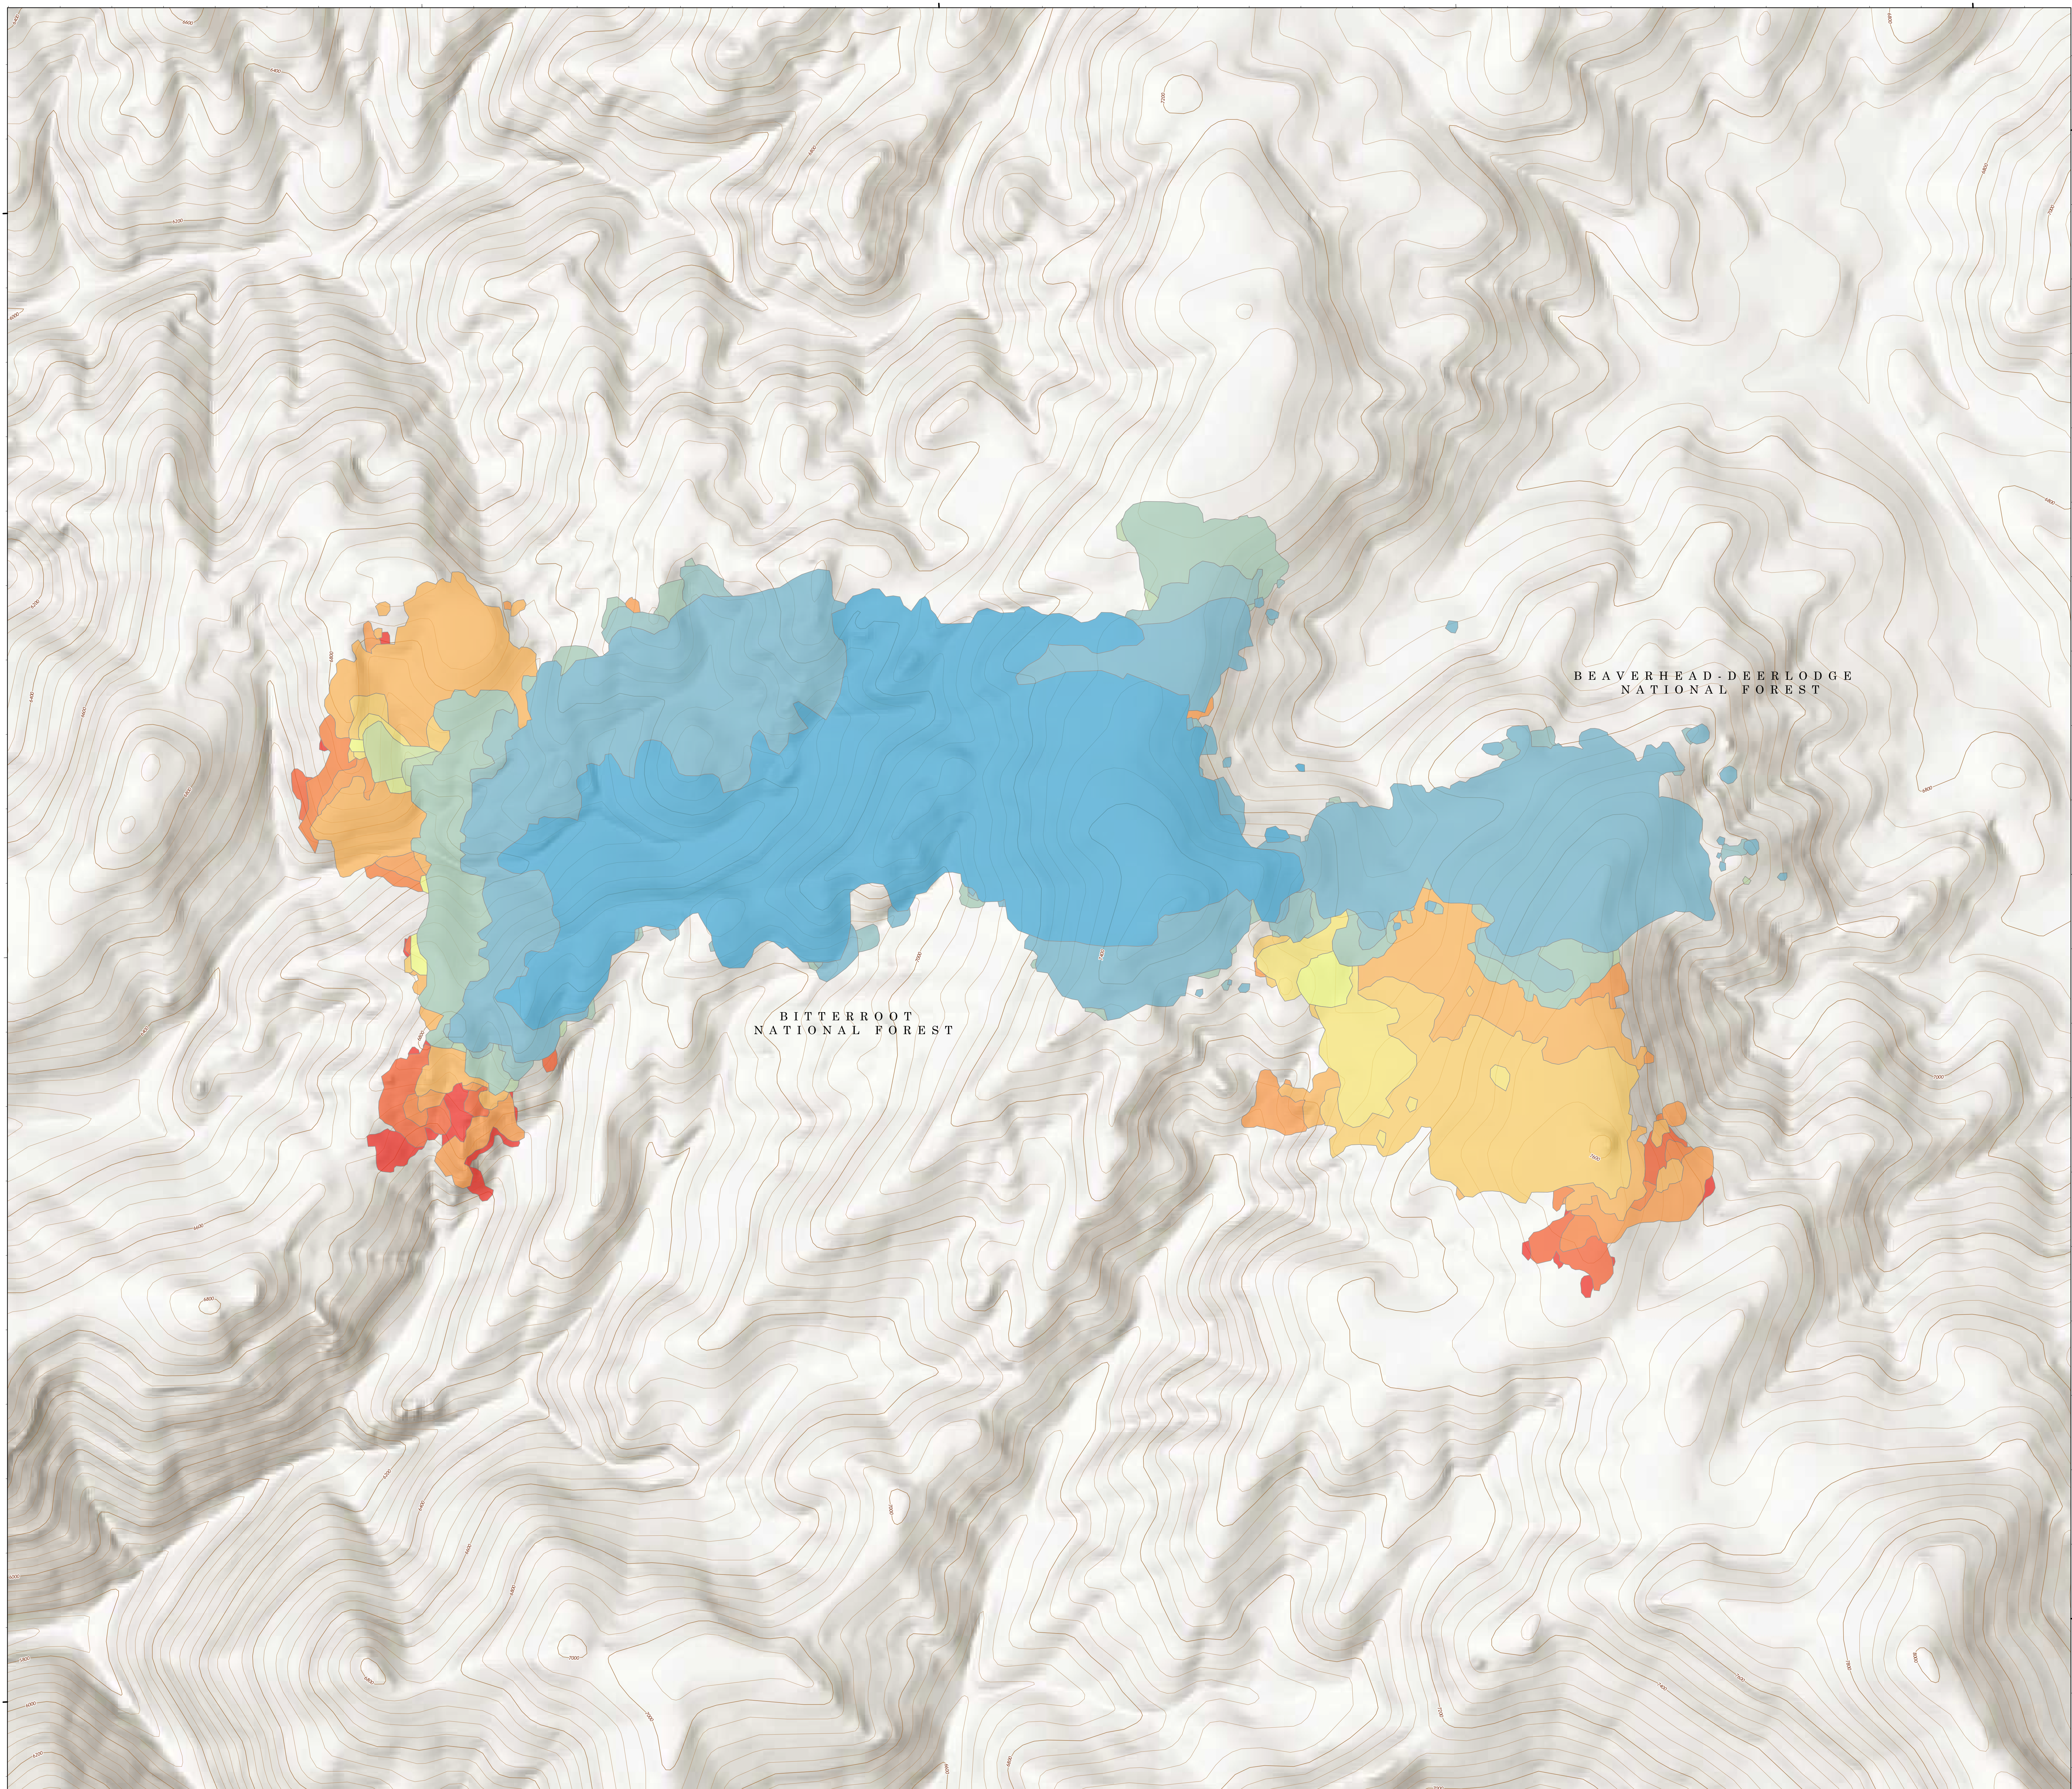

# Progression

Hog Trough  
MT-BRF-022161

8/07/2022

798 acres at 8/6/22 2255  
Acres from IR

Fire Progression		
20220719 @ 2210	263ac	+263ac
20220720 @ 2130	500ac	+237ac
20220723 @ 2145	523ac	+23ac
20220724 @ 2155	582ac	+59ac
20220726 @ 2244	584ac	+2ac
20220728 @ 0107	587ac	+3ac
20220728 @ 2230	587ac	+0ac
20220729 @ 2257	592ac	+5ac
20220730 @ 2231	611ac	+19ac
20220731 @ 2332	672ac	+61ac
20220802 @ 2327	749ac	+77ac
20220803 @ 2147	771ac	+22ac
20220804 @ 2257	779ac	+8ac
20220805 @ 2143	791ac	+12ac
20220806 @ 2255	798ac	+7ac

0 250 500 1,000 1,500 2,000 Feet